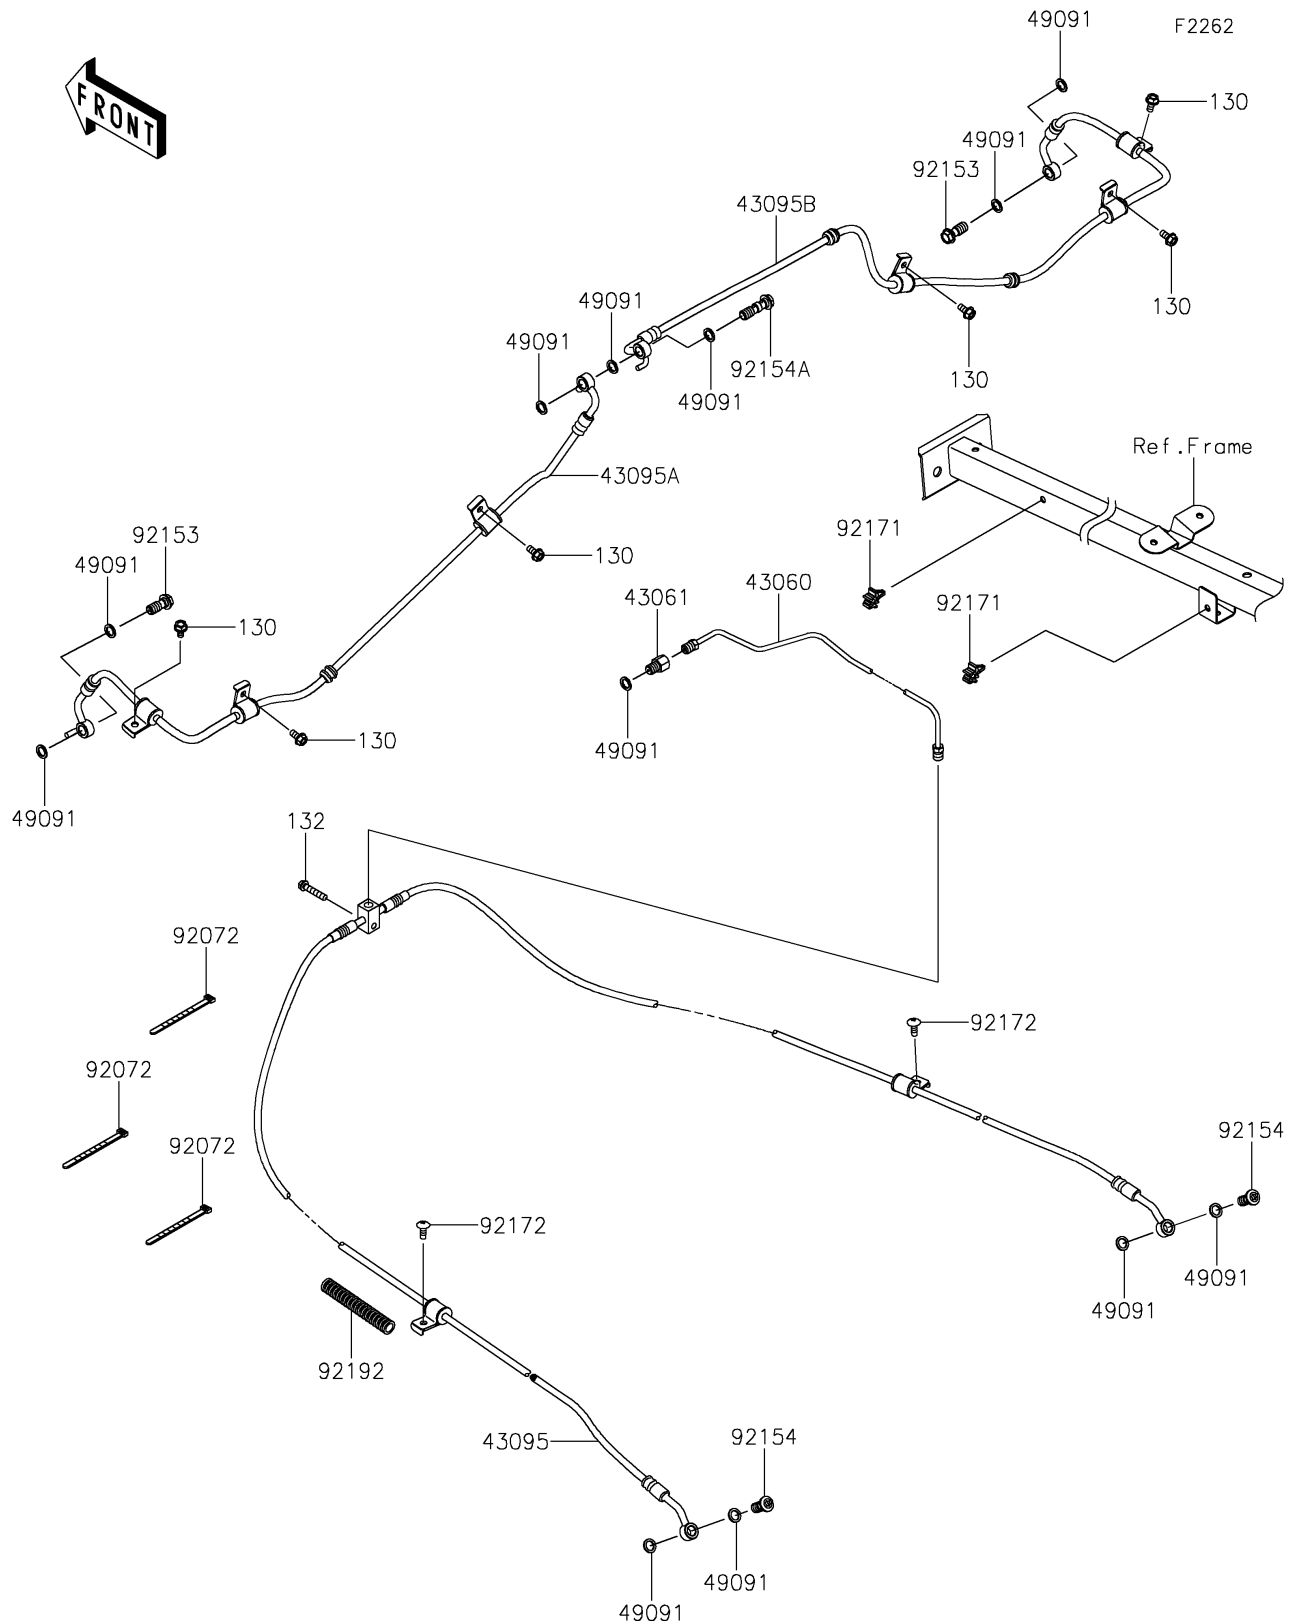

2022 TERYX KRX[®] 1000 SPECIAL EDITION

PARTS DIAGRAM

Brake Piping

2022 TERYX KRX® 1000 SPECIAL EDITION

PARTS LIST

Brake Piping

ITEM NAME	PART NUMBER	QUANTITY
PIPE-BRAKE (Ref # 43060)	43060-0349	1
JOINT-BRAKE,M/C (Ref # 43061)	43061-0302	1
HOSE-BRAKE,RR (Ref # 43095)	43095-1746	1
HOSE-BRAKE,FR,LH (Ref # 43095A)	43095-1776	1
HOSE-BRAKE,FR,RH (Ref # 43095B)	43095-1777	1
WASHER-SEAL,10.1X14.5X1.5 (Ref # 49091)	49091-0001	12
BAND,L=123 (Ref # 92072)	92072-030	6
BOLT,OIL,L=23 (Ref # 92153)	92153-1419	2
BOLT,HEXALOBULAR,10X21 (Ref # 92154)	92154-1328	2
BOLT,OIL,10X34.5 (Ref # 92154A)	92154-1398	1
CLAMP (Ref # 92171)	92171-0805	2
SCREW,TAPPING,6X16 (Ref # 92172)	92172-0739	2
TUBE,CORRUGATED,L=100 (Ref # 92192)	92192-3809	1
BOLT-FLANGED,6X12 (Ref # 130)	130CA0612	6
BOLT-FLANGED-SMALL,6X30 (Ref # 132)	132BA0630	1