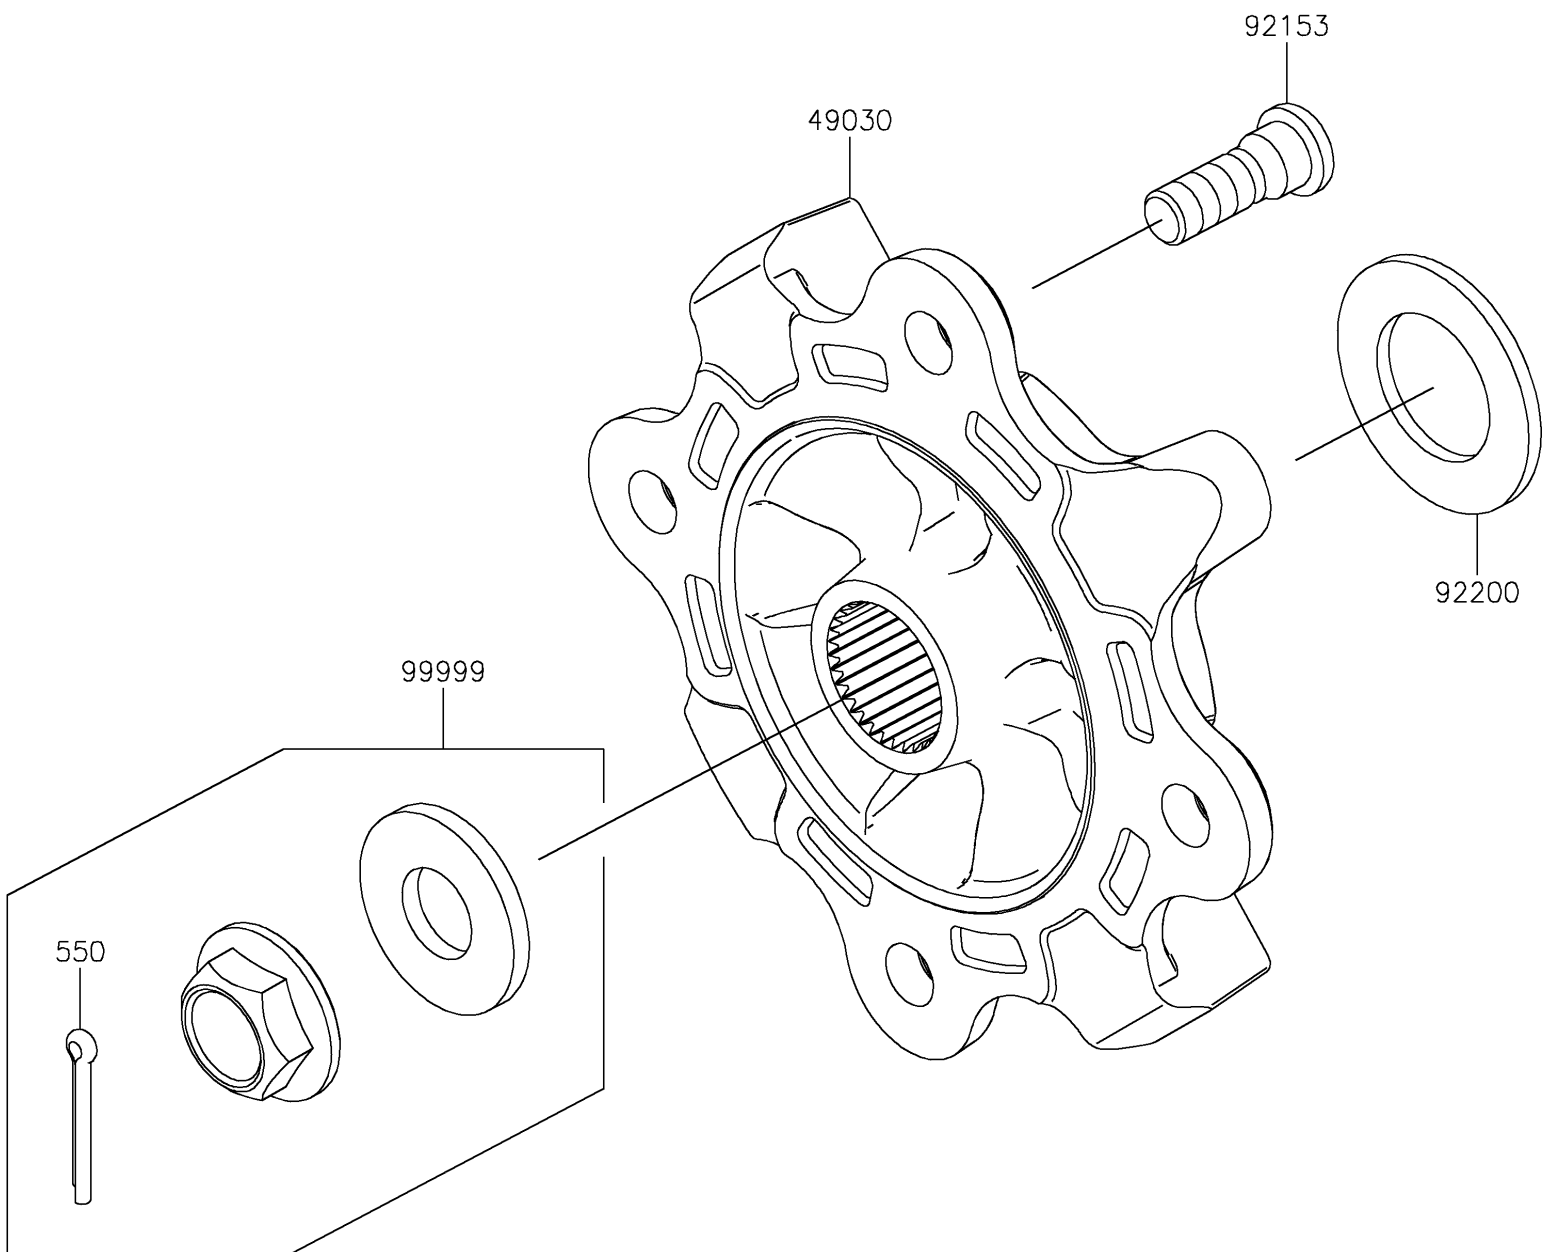

2022 TERYX KRX[®] 1000 SPECIAL EDITION

Kawasaki
Let the Good Times Roll[®]

PARTS DIAGRAM Front Hubs/Brakes

F2230

2022 TERYX KRX[®] 1000 SPECIAL EDITION

PARTS LIST

Front Hubs/Brakes

ITEM NAME	PART NUMBER	QUANTITY
-----------	-------------	----------
