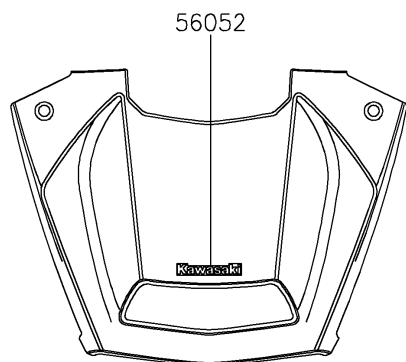

2022 TERYX KRX® 1000

PARTS DIAGRAM

Decals

F2861

Ref. Front Fender(s)

Ref. Rear Fender(s)

2022 TERYX KRX[®] 1000

PARTS LIST

Decals

ITEM NAME

PART NUMBER

QUANTITY
