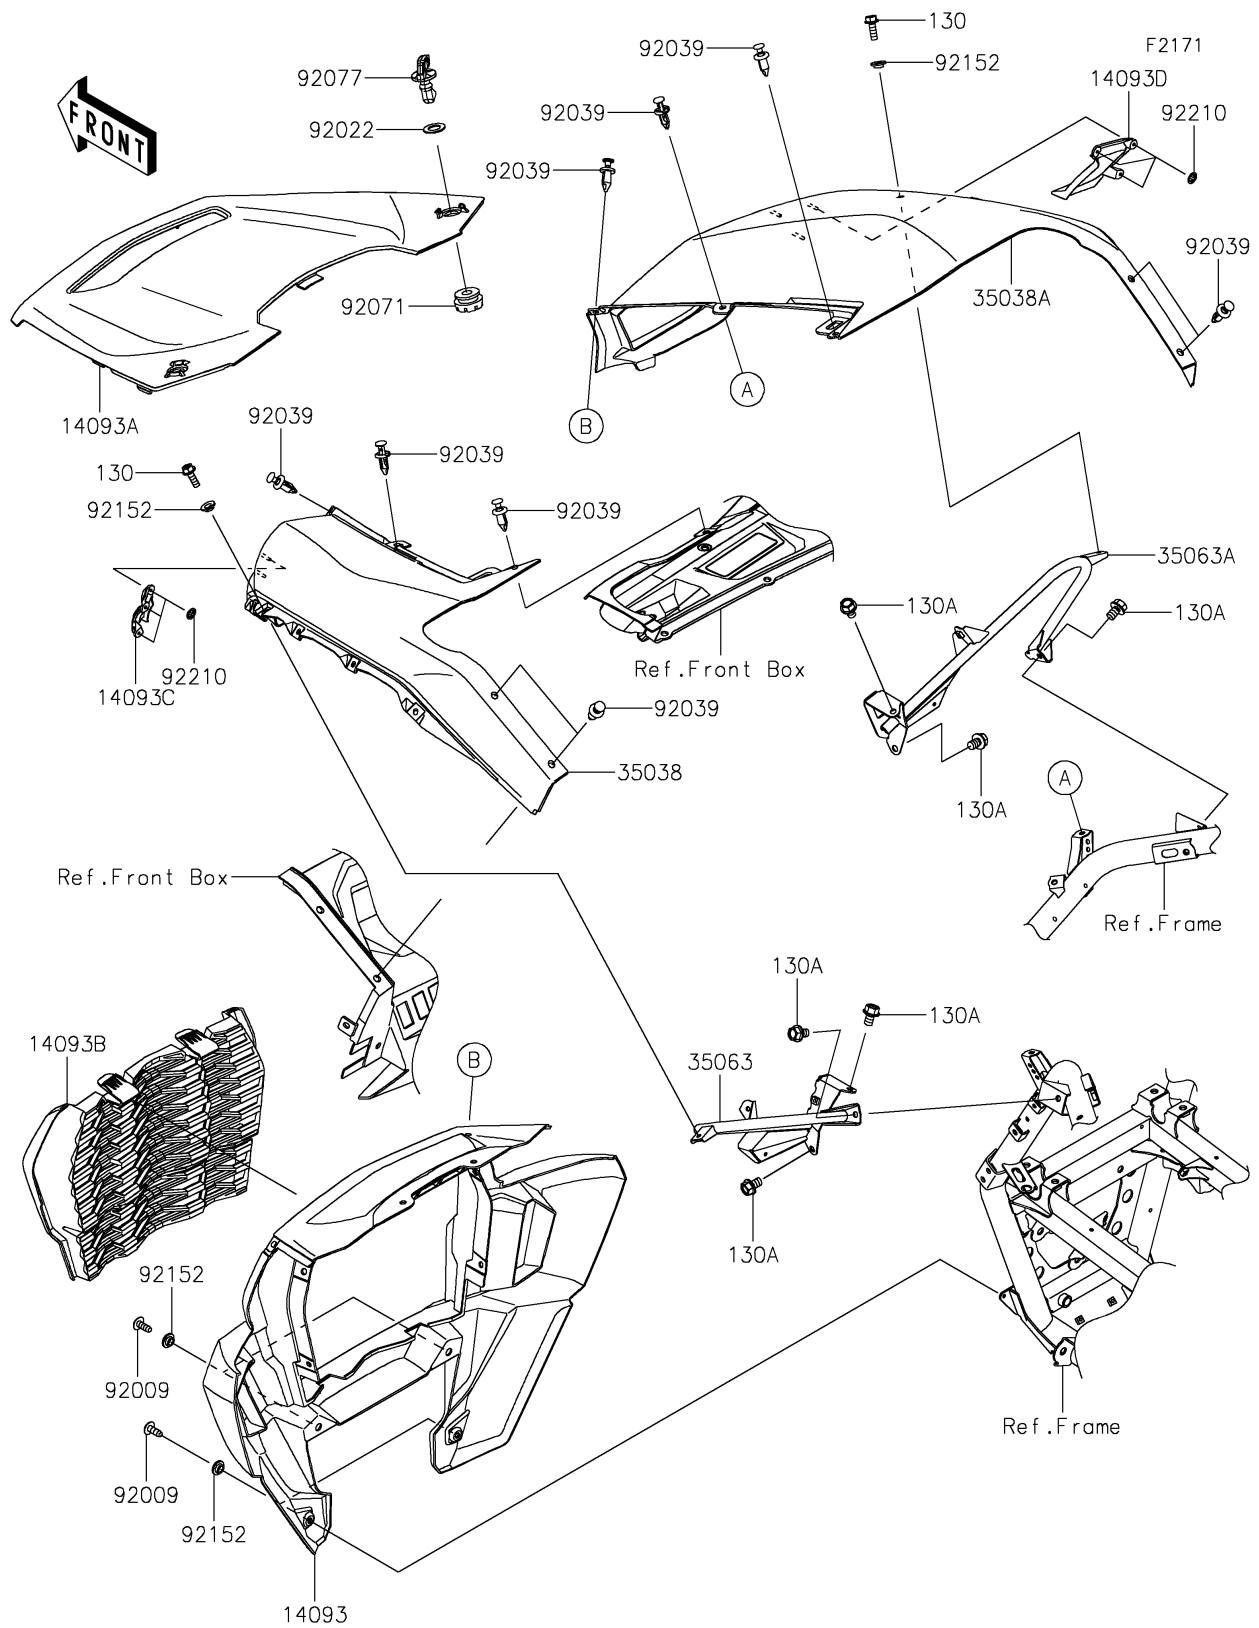

2022 TERYX KRX® 1000

PARTS DIAGRAM

Front Fender(s)

2022 TERYX KRX® 1000

PARTS LIST

Front Fender(s)

ITEM NAME	PART NUMBER	QUANTITY
COVER,FR (Ref # 14093)	14093-0804	1
COVER,HOOD,S.BLACK (Ref # 14093A)	14093-0805-839	1
COVER,FR GRILL (Ref # 14093B)	14093-0810	1
COVER,LH (Ref # 14093C)	14093-0958	1
COVER,RH (Ref # 14093D)	14093-0959	1
FENDER-FRONT,LH,F.C.GRAY (Ref # 35038)	35038-0017-66B	1
FENDER-FRONT,RH,F.C.GRAY (Ref # 35038A)	35038-0018-66B	1
STAY,LH (Ref # 35063)	35063-1535	1
STAY,RH (Ref # 35063A)	35063-1536	1
SCREW,TAPPING,6X16 (Ref # 92009)	92009-1166	4
WASHER,12.5X22X1.2 (Ref # 92022)	92022-072	2
RIVET (Ref # 92039)	92039-0776	10
GROMMET (Ref # 92071)	92071-0746	2
KNOB (Ref # 92077)	92077-0033	2
COLLAR,6.3X9.5X4.1 (Ref # 92152)	92152-1571	6
NUT (Ref # 92210)	92210-1796	6
BOLT-FLANGED,6X18 (Ref # 130)	130BA0618	2
BOLT-FLANGED,8X12 (Ref # 130A)	130BA0812	6