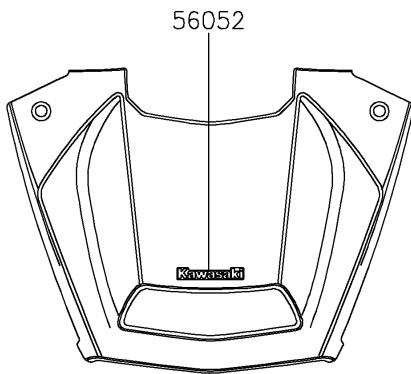

2022 TERYX KRX® 1000

PARTS DIAGRAM

Decals(Green)

F2861

2022 TERYX KRX[®] 1000

PARTS LIST Decals(Green)

ITEM NAME

PART NUMBER

QUANTITY
