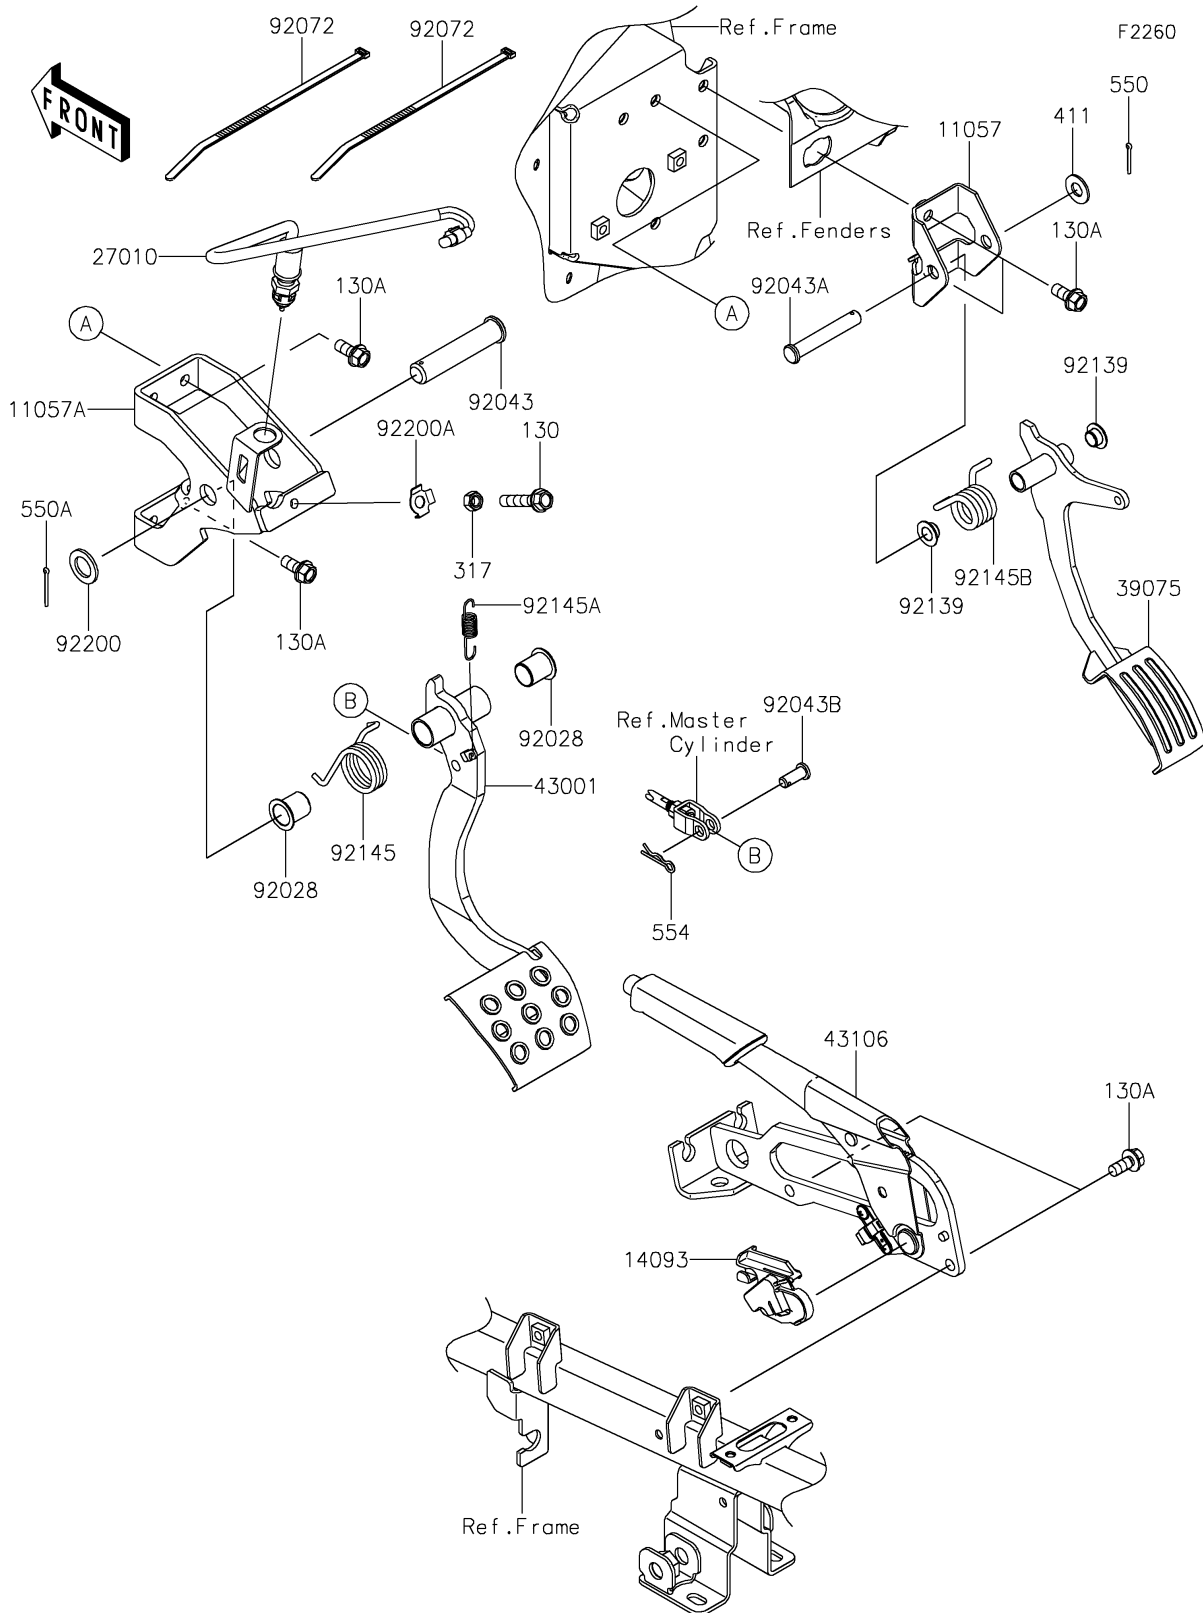

2022 TERYX KRX® 1000

PARTS DIAGRAM

Brake Pedal/Throttle Lever

2022 TERYX KRX[®] 1000

PARTS LIST

Brake Pedal/Throttle Lever

ITEM NAME

PART NUMBER

QUANTITY
