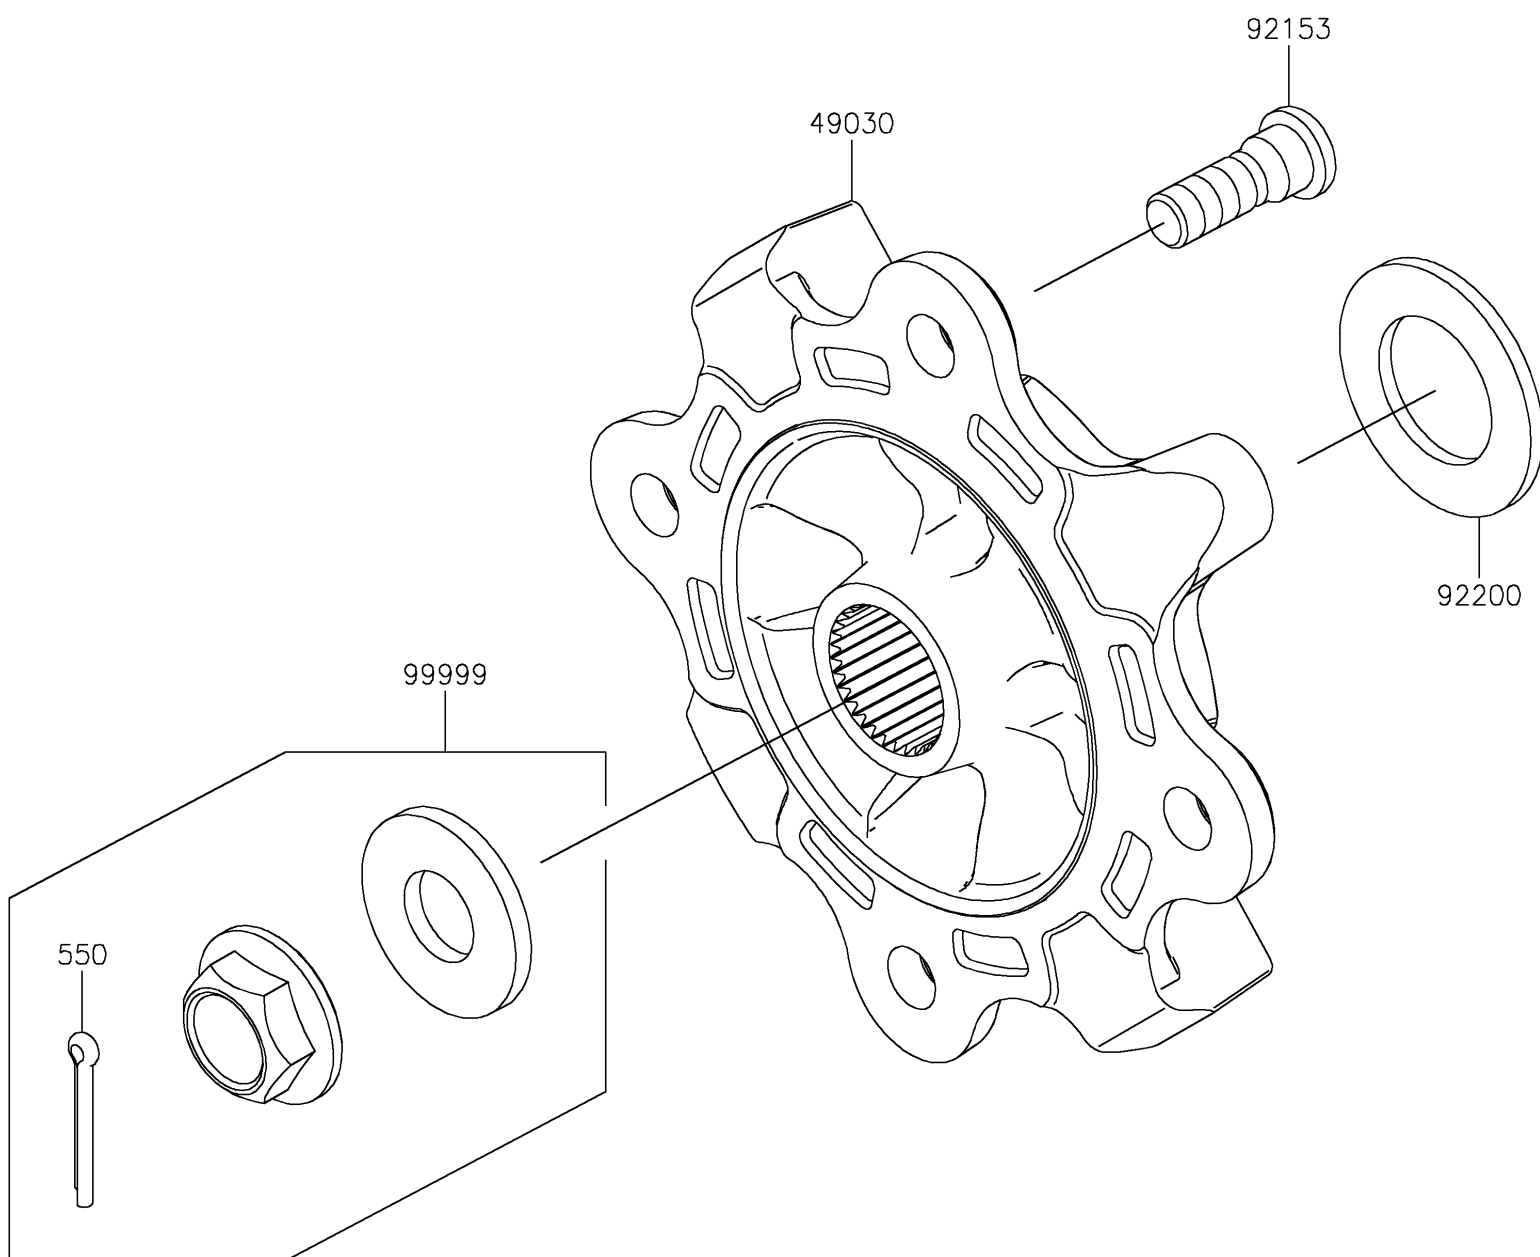

2022 TERYX KRX[®] 1000

PARTS DIAGRAM

Front Hubs/Brakes

Kawasaki

Let the Good Times Roll[®]

F2230

2022 TERYX KRX[®] 1000

PARTS LIST

Front Hubs/Brakes

ITEM NAME	PART NUMBER	QUANTITY
HUB,FR (Ref # 49030)	49030-0566	2
BOLT,12MM (Ref # 92153)	92153-1915	8
WASHER,33X56X3.5 (Ref # 92200)	92200-2332	2
KIT,FR AXLE NUT (Ref # 99999)	99999-0725	1
PIN-COTTER,4.0X30 (Ref # 550)	550AA4030	1