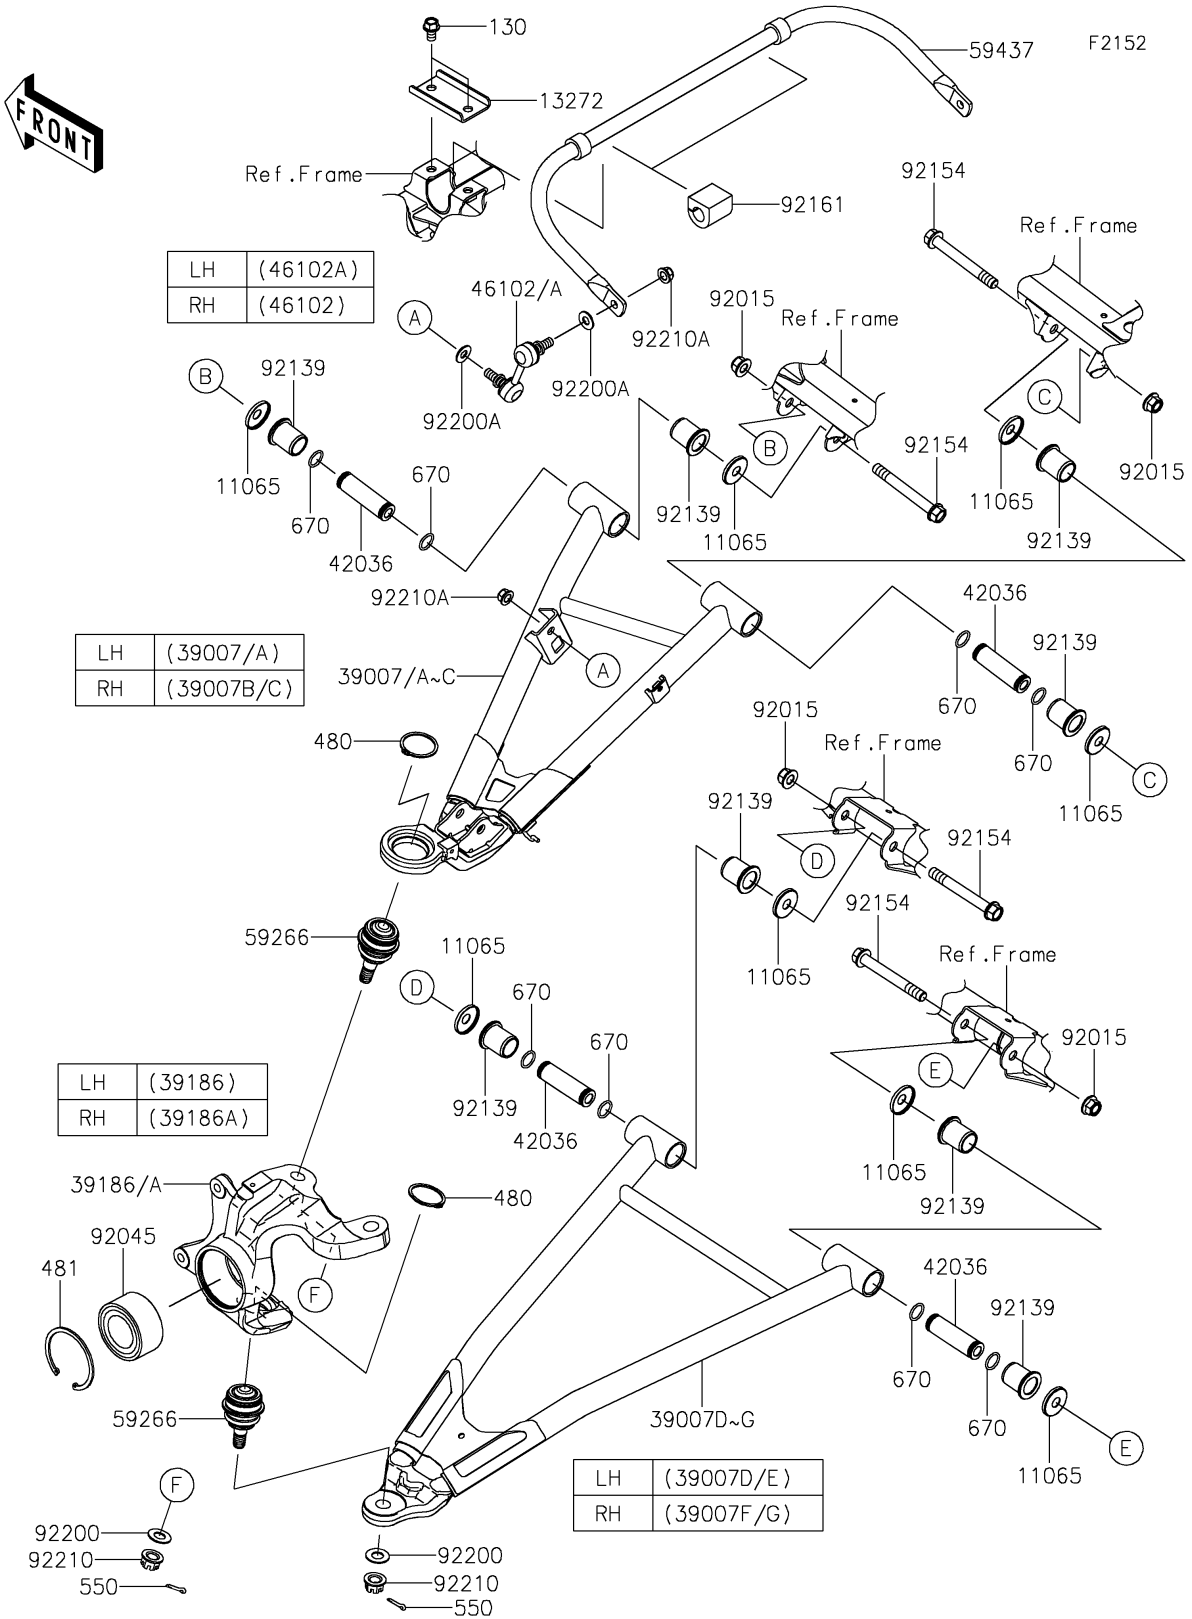

2022 TERYX KRX[®] 1000

PARTS DIAGRAM

Front Suspension

2022 TERYX KRX® 1000

PARTS LIST

Front Suspension

ITEM NAME	PART NUMBER	QUANTITY
CAP (Ref # 11065)	11065-0253	16
PLATE (Ref # 13272)	13272-2677	2
ARM-SUSP,FR,UPP,LH,P.L.GREEN (Ref # 39007)	39007-0424-66C	1
ARM-SUSP,FR,UPP,LH,S.RED (Ref # 39007A)	39007-0424-VM	1
ARM-SUSP,FR,UPP,RH,P.L.GREEN (Ref # 39007B)	39007-0425-66C	1
ARM-SUSP,FR,UPP,RH,S.RED (Ref # 39007C)	39007-0425-VM	1
ARM-SUSP,FR,LWR,LH,P.L.GREEN (Ref # 39007D)	39007-0463-66C	1
ARM-SUSP,FR,LWR,LH,S.RED (Ref # 39007E)	39007-0463-VM	1
ARM-SUSP,FR,LWR,RH,P.L.GREEN (Ref # 39007F)	39007-0464-66C	1
ARM-SUSP,FR,LWR,RH,S.RED (Ref # 39007G)	39007-0464-VM	1
KNUCKLE,FR,LH (Ref # 39186)	39186-0333	1
KNUCKLE,FR,RH (Ref # 39186A)	39186-0334	1
SLEEVE,12.1X22X76 (Ref # 42036)	42036-0836	8
ROD,STABILIZER,RH (Ref # 46102)	46102-0100	1
ROD,STABILIZER,LH (Ref # 46102A)	46102-0101	1
JOINT-BALL (Ref # 59266)	59266-0738	4
STABILIZER,FR (Ref # 59437)	59437-0025	1
NUT,LOCK,FLANGED,12MM (Ref # 92015)	92015-1433	8
BEARING-BALL,40X74X36 (Ref # 92045)	92045-0919	2
BUSHING (Ref # 92139)	92139-0937	16
BOLT,FLANGED,12X100 (Ref # 92154)	92154-1318	8
DAMPER (Ref # 92161)	92161-2413	2
WASHER,14.2X28X1.5 (Ref # 92200)	92200-0217	4
WASHER,10.3X23X1.6 (Ref # 92200A)	92200-0724	4
NUT,CASTLE,14MM (Ref # 92210)	92210-0104	4
NUT,LOCK,FLANGED,10MM (Ref # 92210A)	92210-1080	4
BOLT-FLANGED,10X16 (Ref # 130)	130CA1016	4
CIRCLIP-TYPE-C,42MM (Ref # 480)	480J4200	4
CIRCLIP-TYPE-C (Ref # 481)	481J7500	2

2022 TERYX KRX[®] 1000

PARTS LIST

Front Suspension

ITEM NAME	PART NUMBER	QUANTITY
PIN-COTTER,3.0X25 (Ref # 550)	550AA3025	4
O RING,18MM (Ref # 670)	670B2018	16