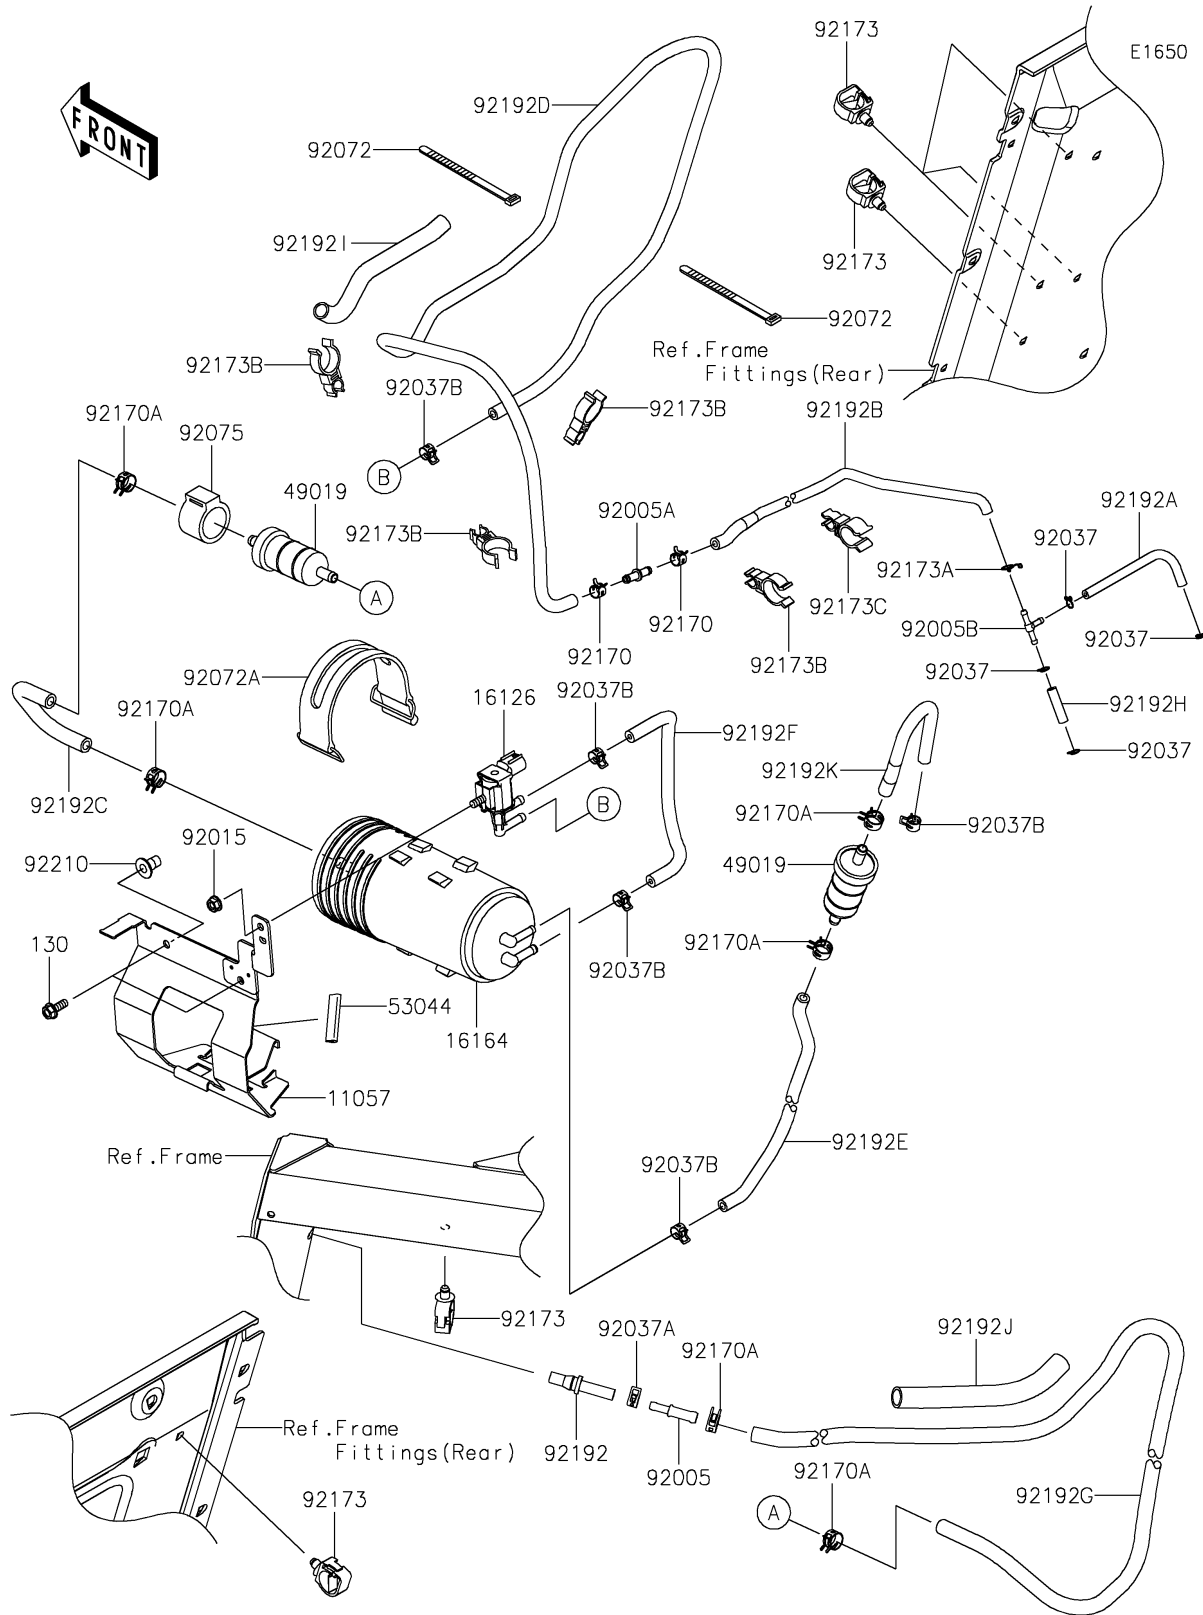

2022 TERYX KRX® 1000

PARTS DIAGRAM

Fuel Evaporative System(CA)