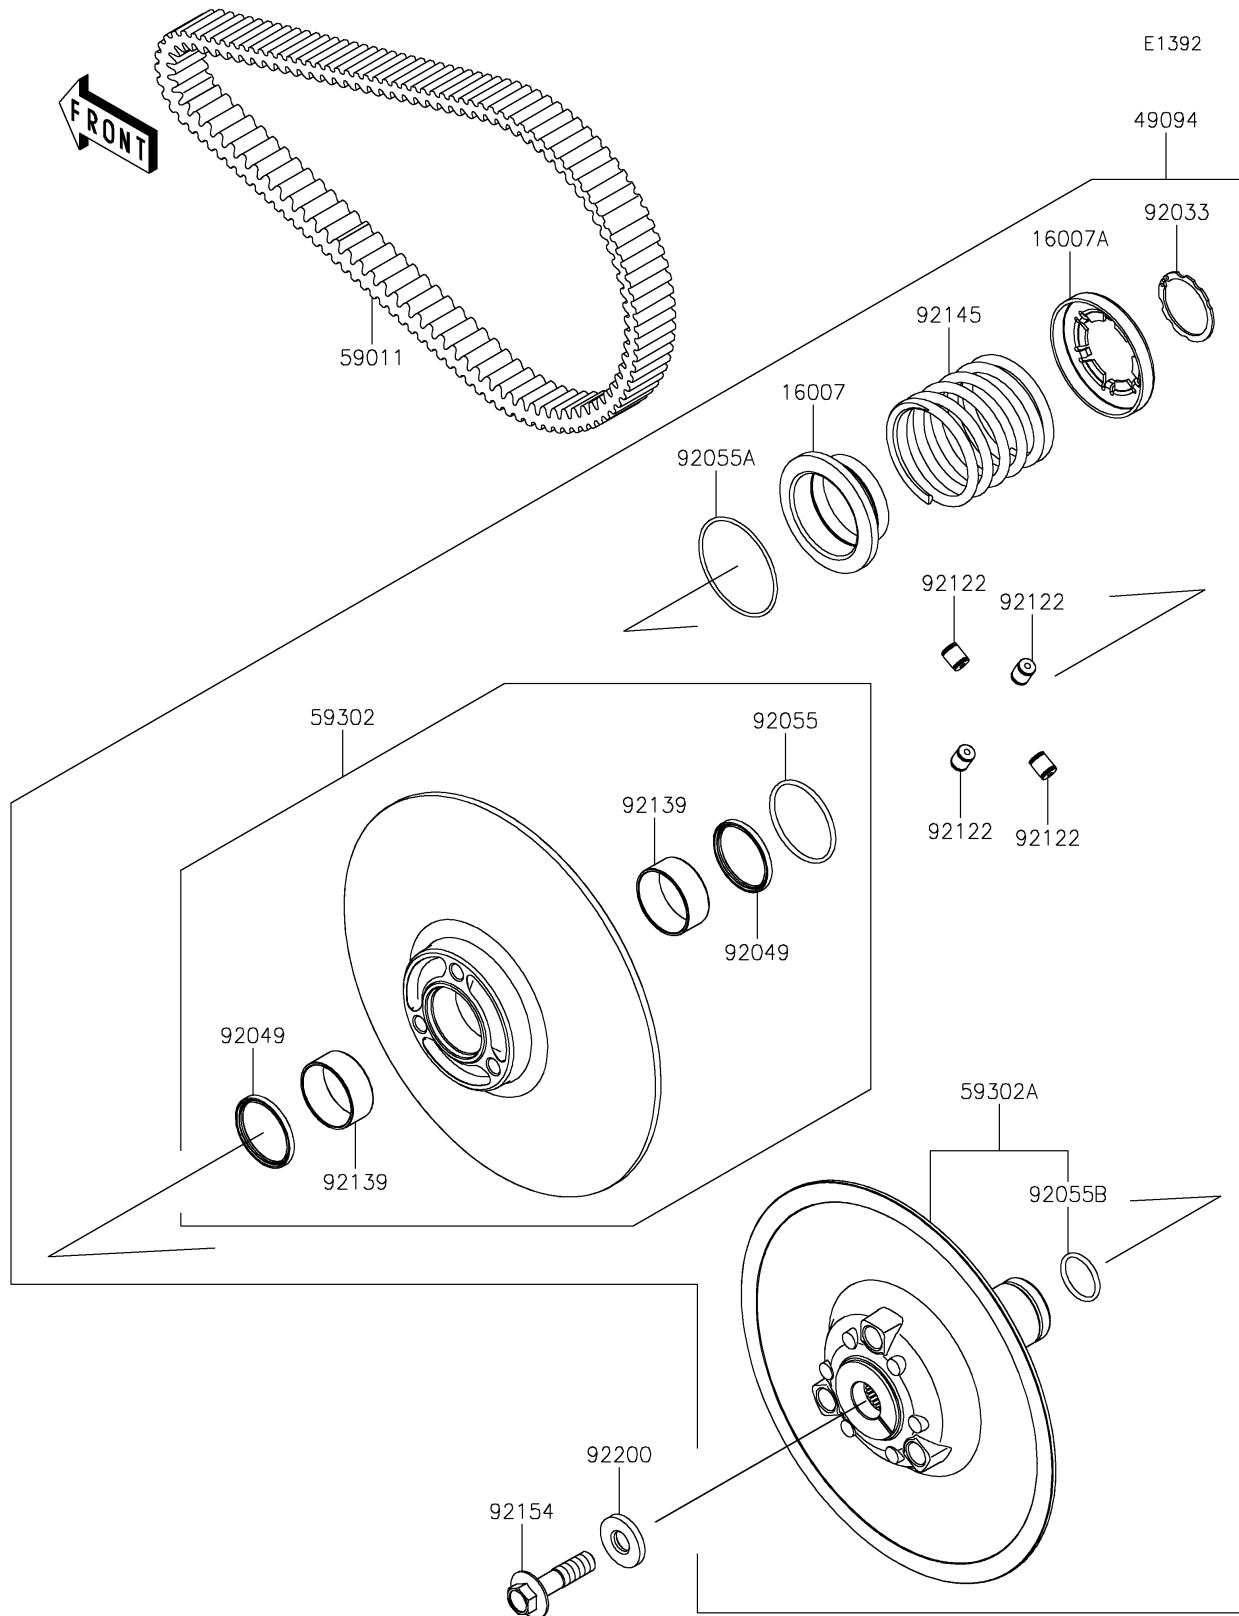

## PARTS DIAGRAM

### Driven Converter/Drive Belt

## PARTS LIST

### Driven Converter/Drive Belt

ITEM NAME	PART NUMBER	QUANTITY
SEAT-SPRING,MOVABLE (Ref # 16007)	16007-0754	1
SEAT-SPRING,FIXED (Ref # 16007A)	16007-0755	1
CONVERTER-ASSY-DRIVEN (Ref # 49094)	49094-0106	1
BELT,CVT (Ref # 59011)	59011-0047	1
SHEAVE-COMP,MOVABLE (Ref # 59302)	59302-0104	1
SHEAVE-COMP,FIXED (Ref # 59302A)	59302-0109	1
RING-SNAP,41.5MM (Ref # 92033)	92033-0801	1
SEAL-OIL,GD45X52X4 V1 (Ref # 92049)	92049-0821	2
RING-O,54.4X3.1 (Ref # 92055)	92055-0924	1
RING-O,68.2X2.4 (Ref # 92055A)	92055-0925	1
RING-O,29X3.1 (Ref # 92055B)	92055-0926	1
ROLLER (Ref # 92122)	92122-0560	4
BUSHING (Ref # 92139)	92139-0936	2
SPRING (Ref # 92145)	92145-1856	1
BOLT,14X55 (Ref # 92154)	92154-3920	1
WASHER (Ref # 92200)	92200-2389	1