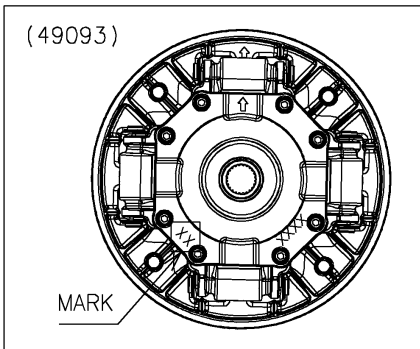

2022 TERYX KRX[®] 1000

PARTS DIAGRAM

Drive Converter

E1391

Mark	Ref No.
75 or 77	39152
Other	39152A

2022 TERYX KRX[®] 1000

PARTS LIST

Drive Converter

ITEM NAME

PART NUMBER

QUANTITY
