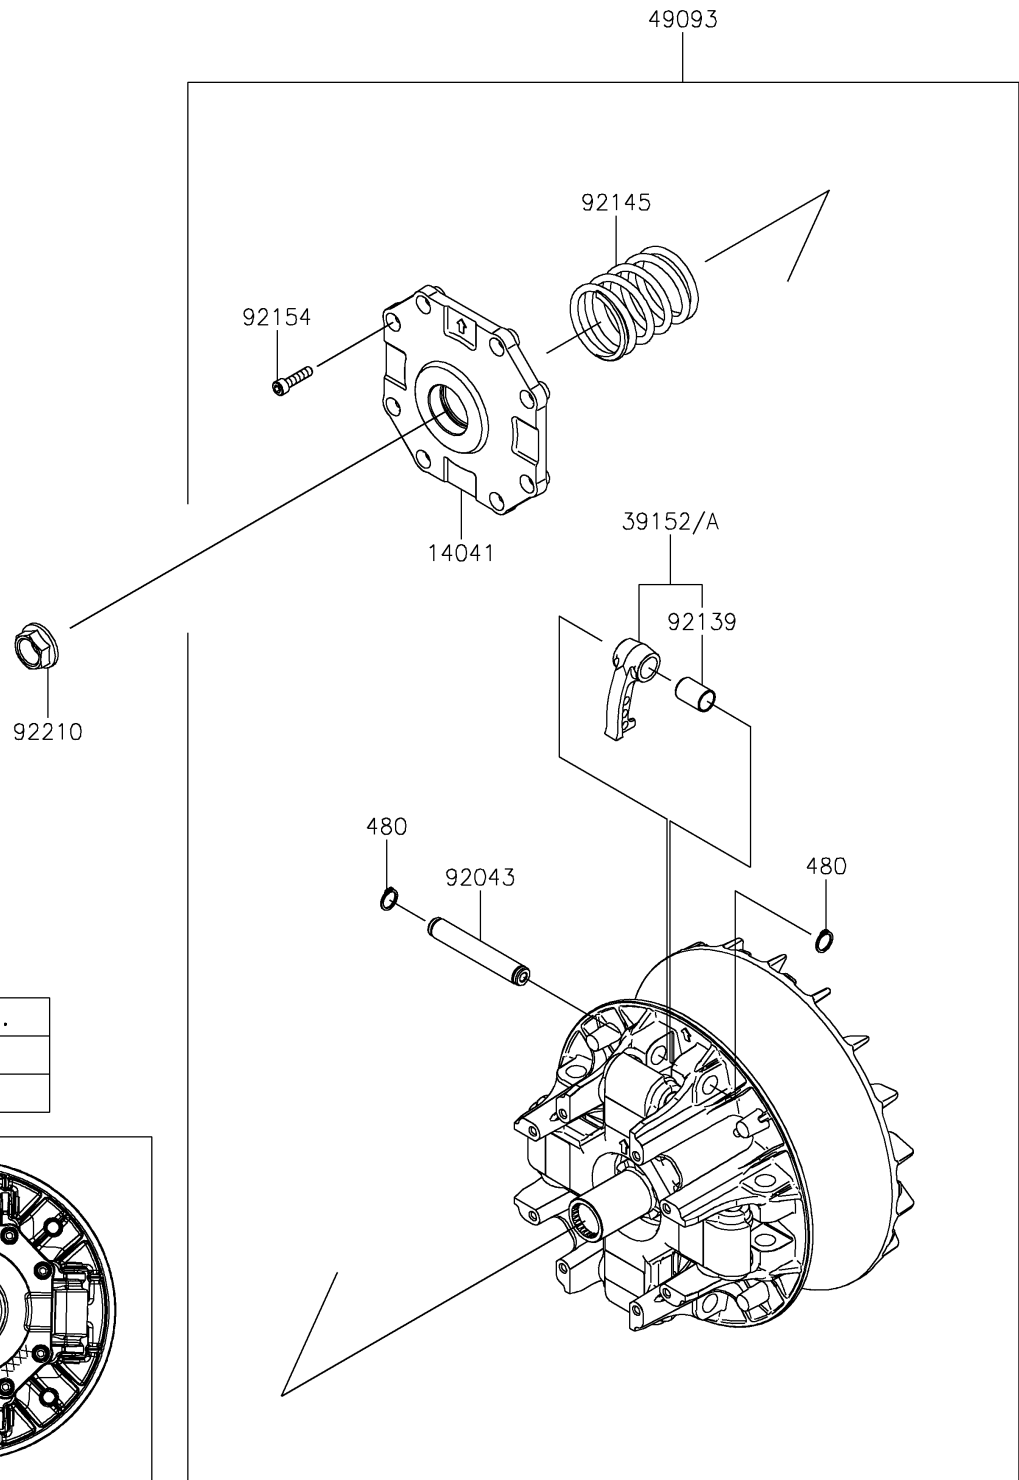

2022 TERYX KRX[®] 1000

PARTS DIAGRAM

Drive Converter

E1391

Mark	Ref No.
75 or 77	39152
Other	39152A

2022 TERYX KRX[®] 1000

PARTS LIST

Drive Converter

ITEM NAME

PART NUMBER

QUANTITY
