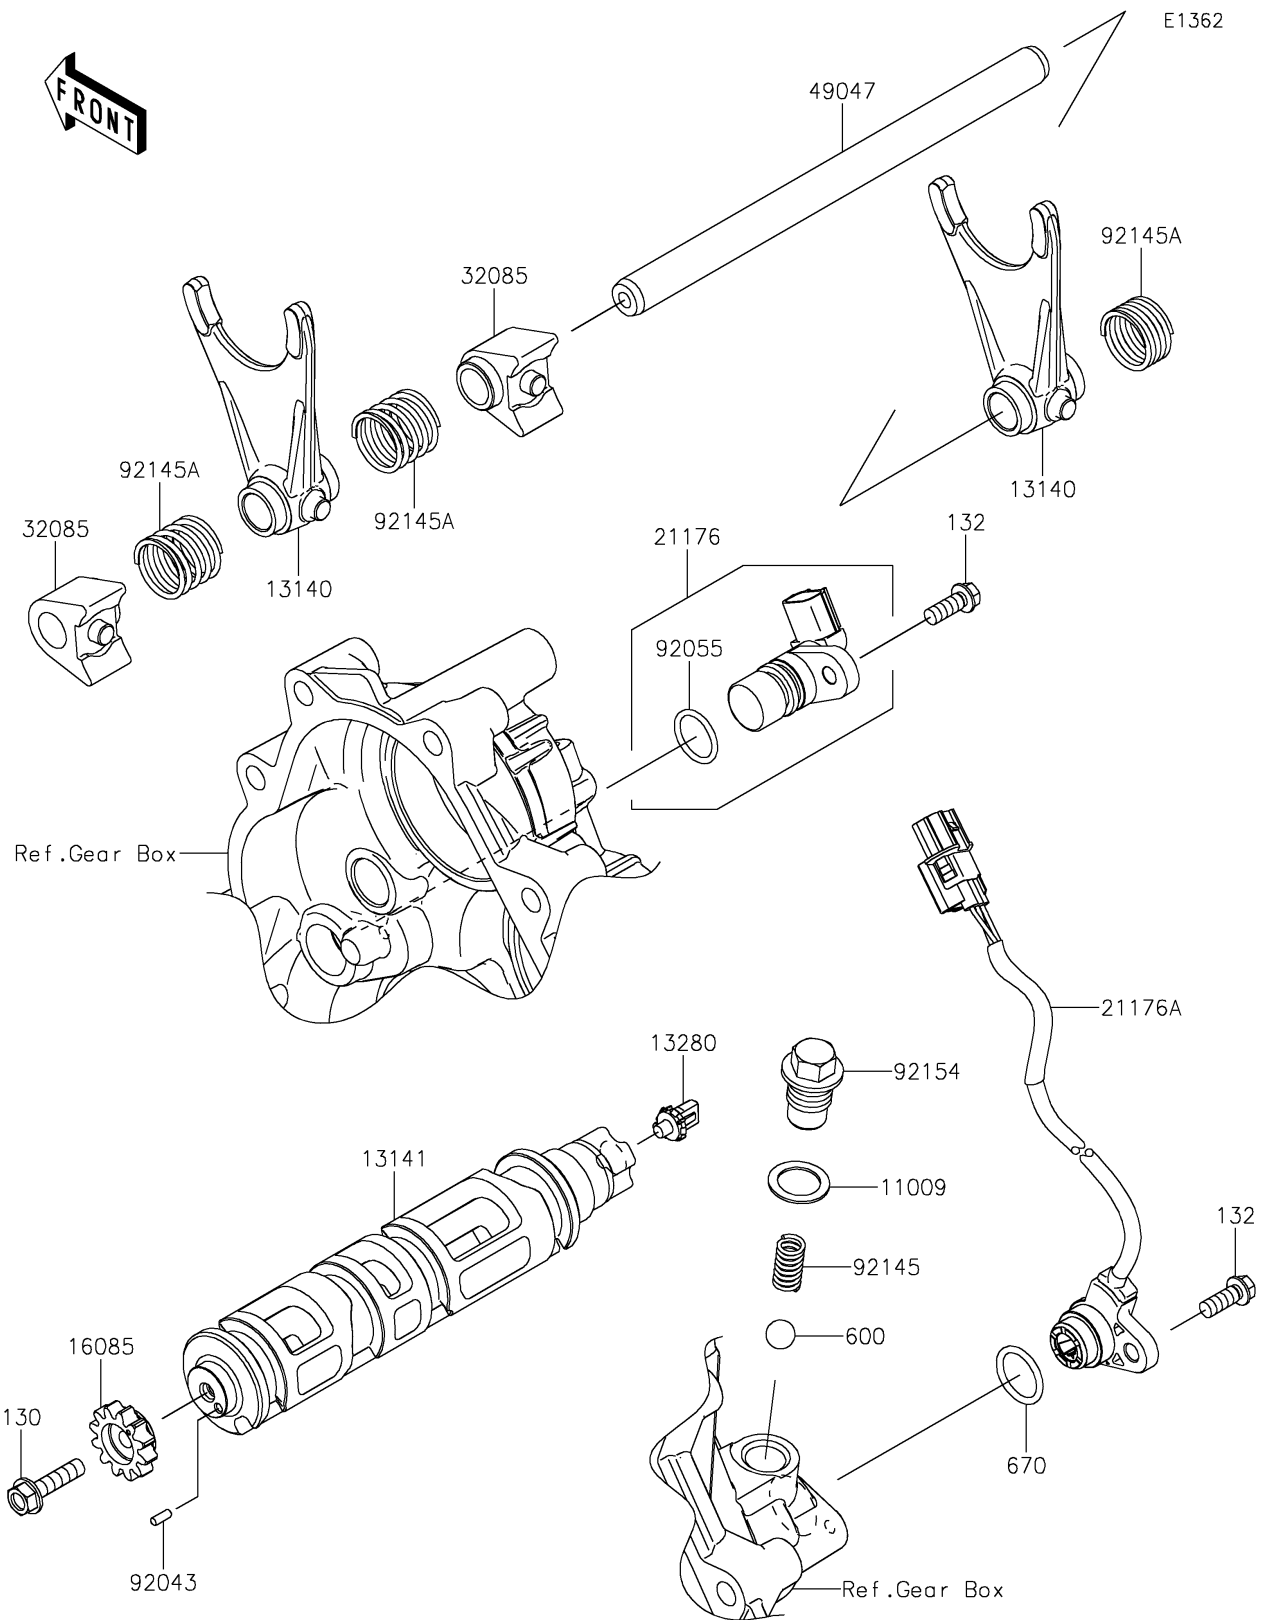

2022 TERYX KRX® 1000

PARTS DIAGRAM

Gear Change Drum/Shift Fork(s)

2022 TERYX KRX[®] 1000

PARTS LIST

Gear Change Drum/Shift Fork(s)

ITEM NAME

PART NUMBER

QUANTITY
