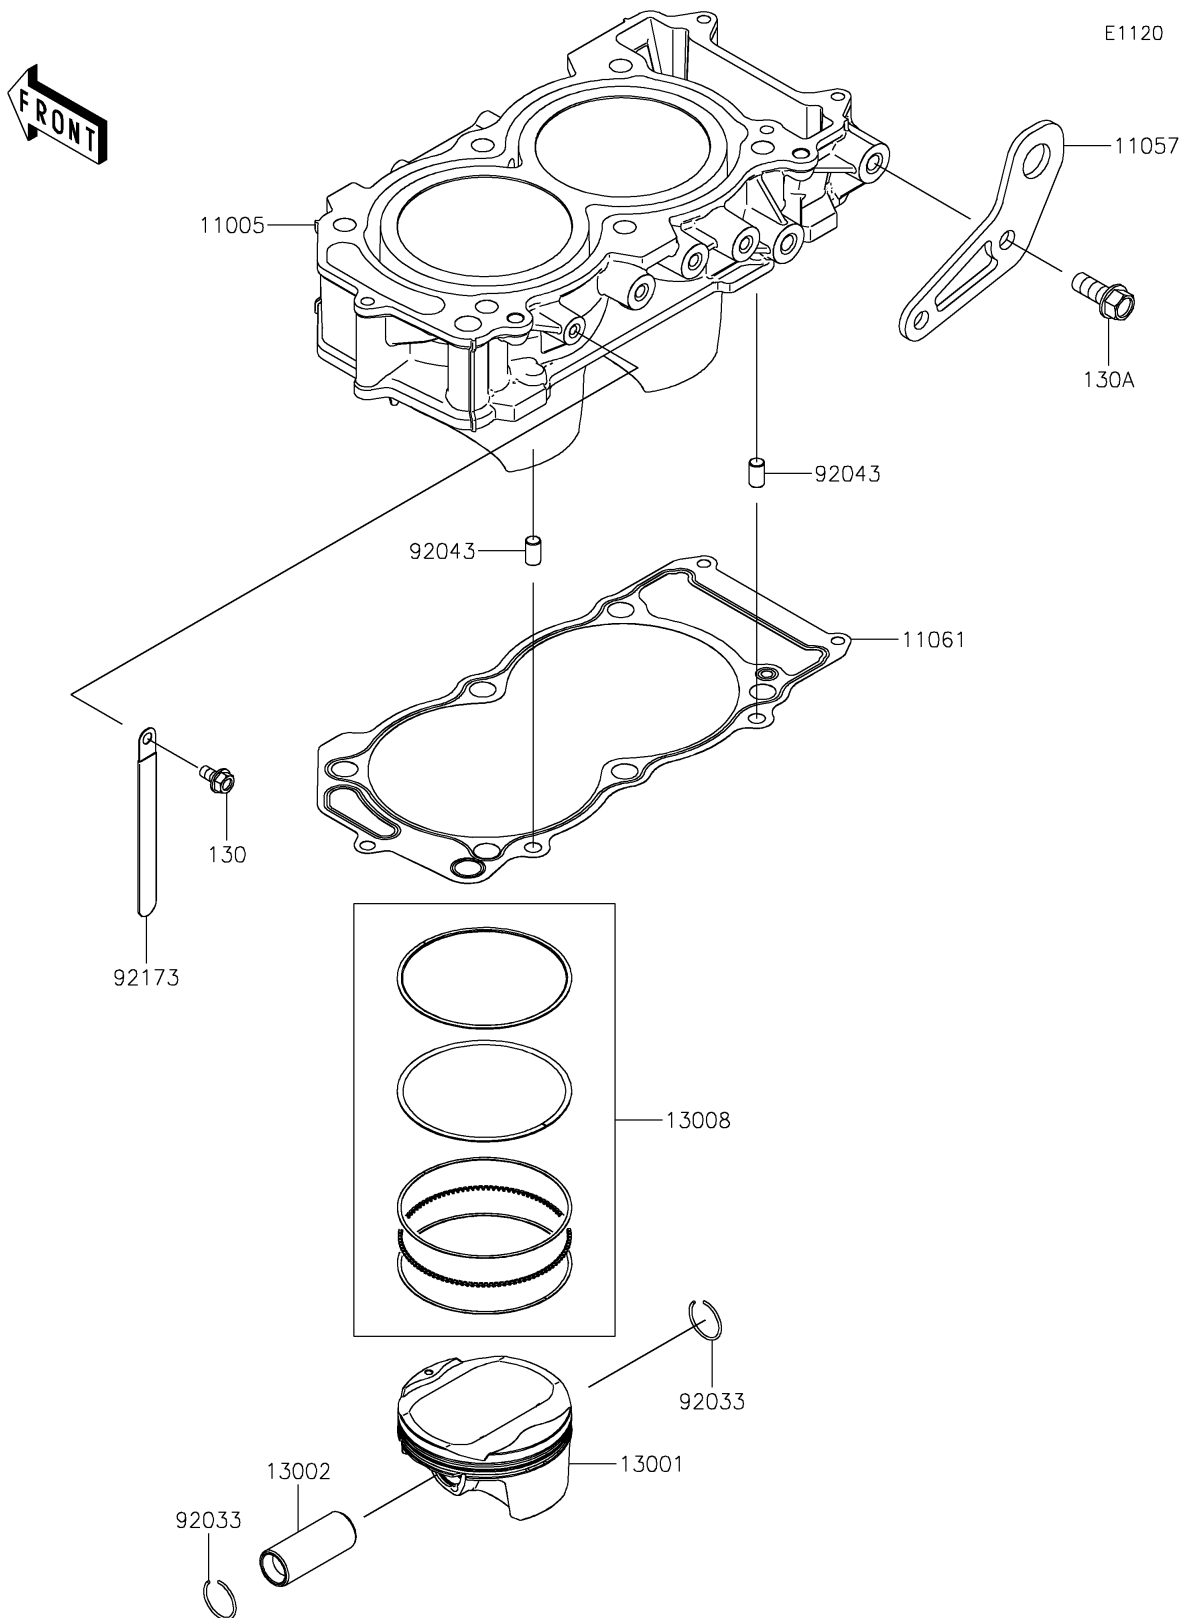

2022 TERYX KRX® 1000

PARTS DIAGRAM

Cylinder/Piston(s)

2022 TERYX KRX® 1000

PARTS LIST

Cylinder/Piston(s)

ITEM NAME	PART NUMBER	QUANTITY
CYLINDER-ENGINE (Ref # 11005)	11005-0695	1
BRACKET (Ref # 11057)	11057-2438	1
GASKET,CYLINDER BASE (Ref # 11061)	11061-1309	1
PISTON-ENGINE (Ref # 13001)	13001-0824	2
PIN-PISTON (Ref # 13002)	13002-0719	2
RING-SET-PISTON (Ref # 13008)	13008-0581	2
RING-SNAP (Ref # 92033)	92033-1188	4
PIN,8X14 (Ref # 92043)	92043-1567	2
CLAMP (Ref # 92173)	92173-0098	1
BOLT-FLANGED,6X12 (Ref # 130)	130BA0612	1
BOLT-FLANGED,10X25 (Ref # 130A)	130BA1025	2