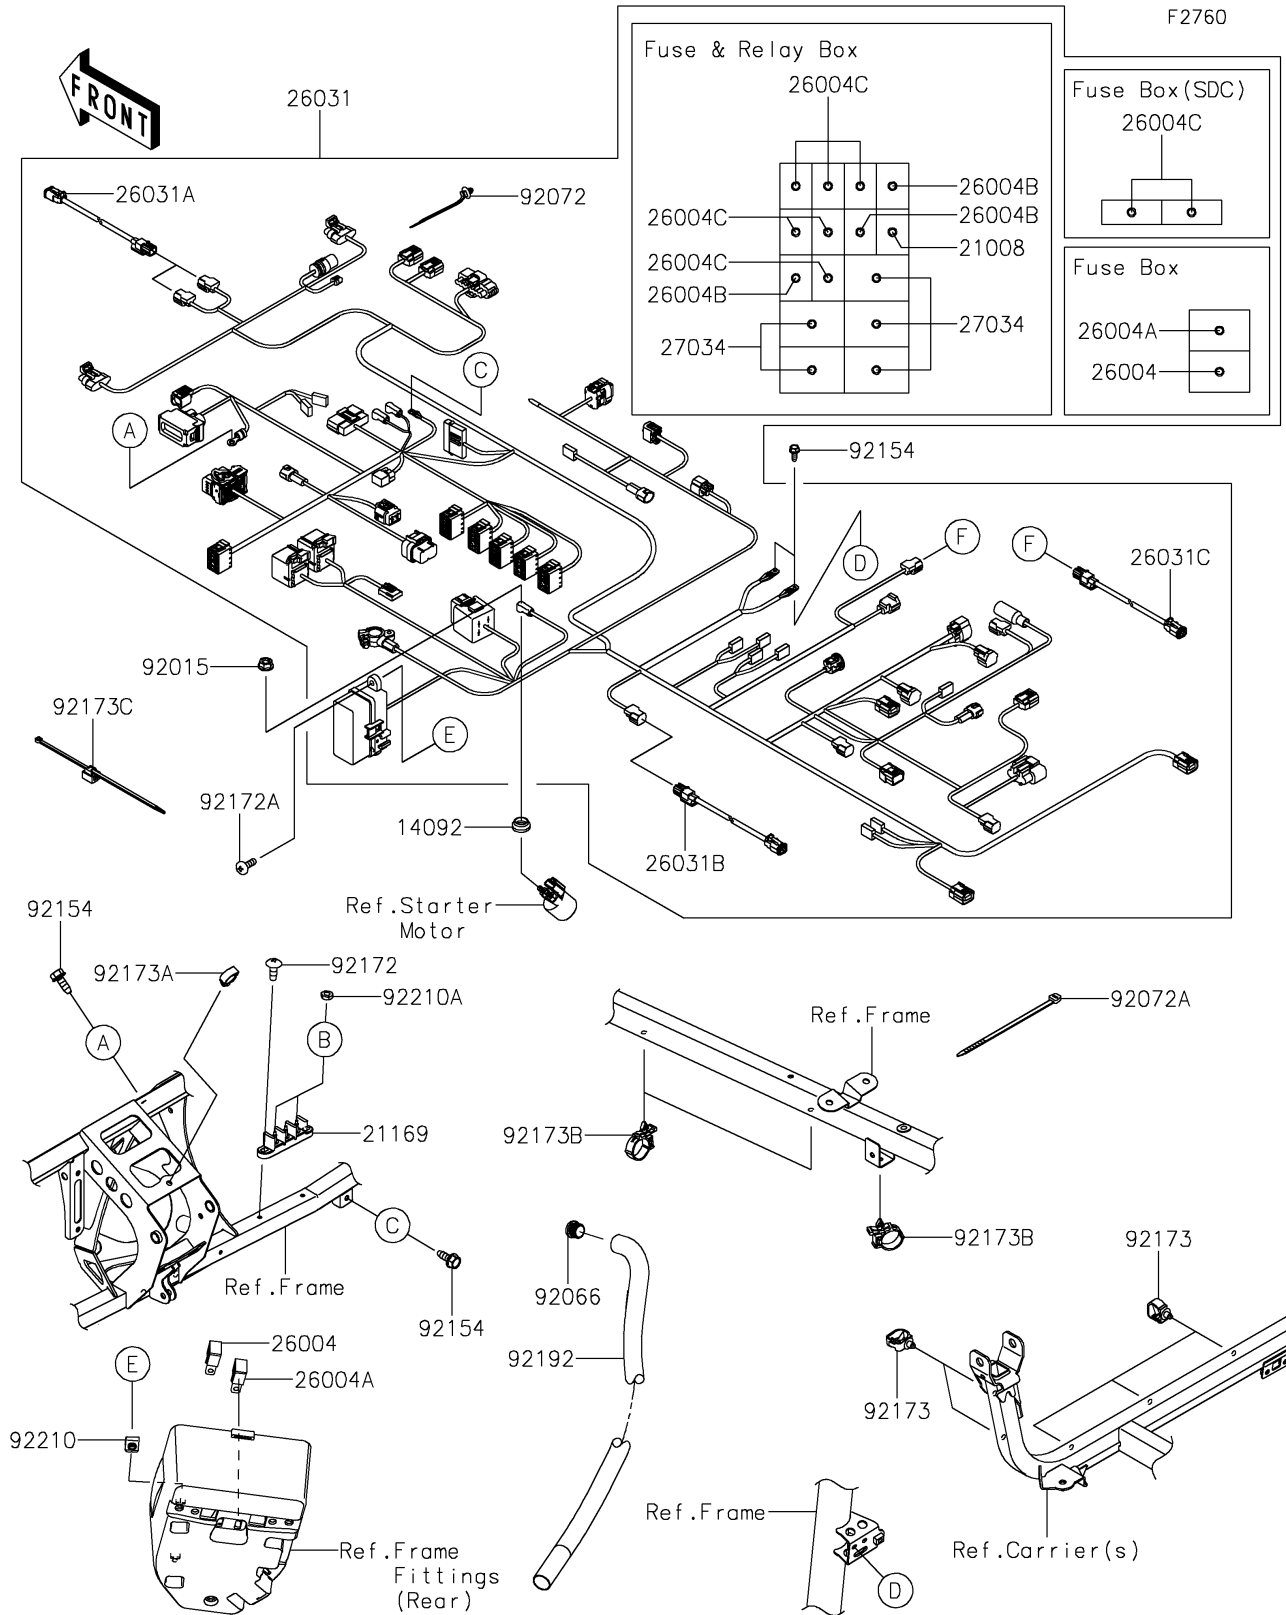

2021 TERYX KRX[®] 1000 eS

PARTS DIAGRAM

Chassis Electrical Equipment

2021 TERYX KRX[®] 1000 eS

PARTS LIST

Chassis Electrical Equipment

ITEM NAME

PART NUMBER

QUANTITY
