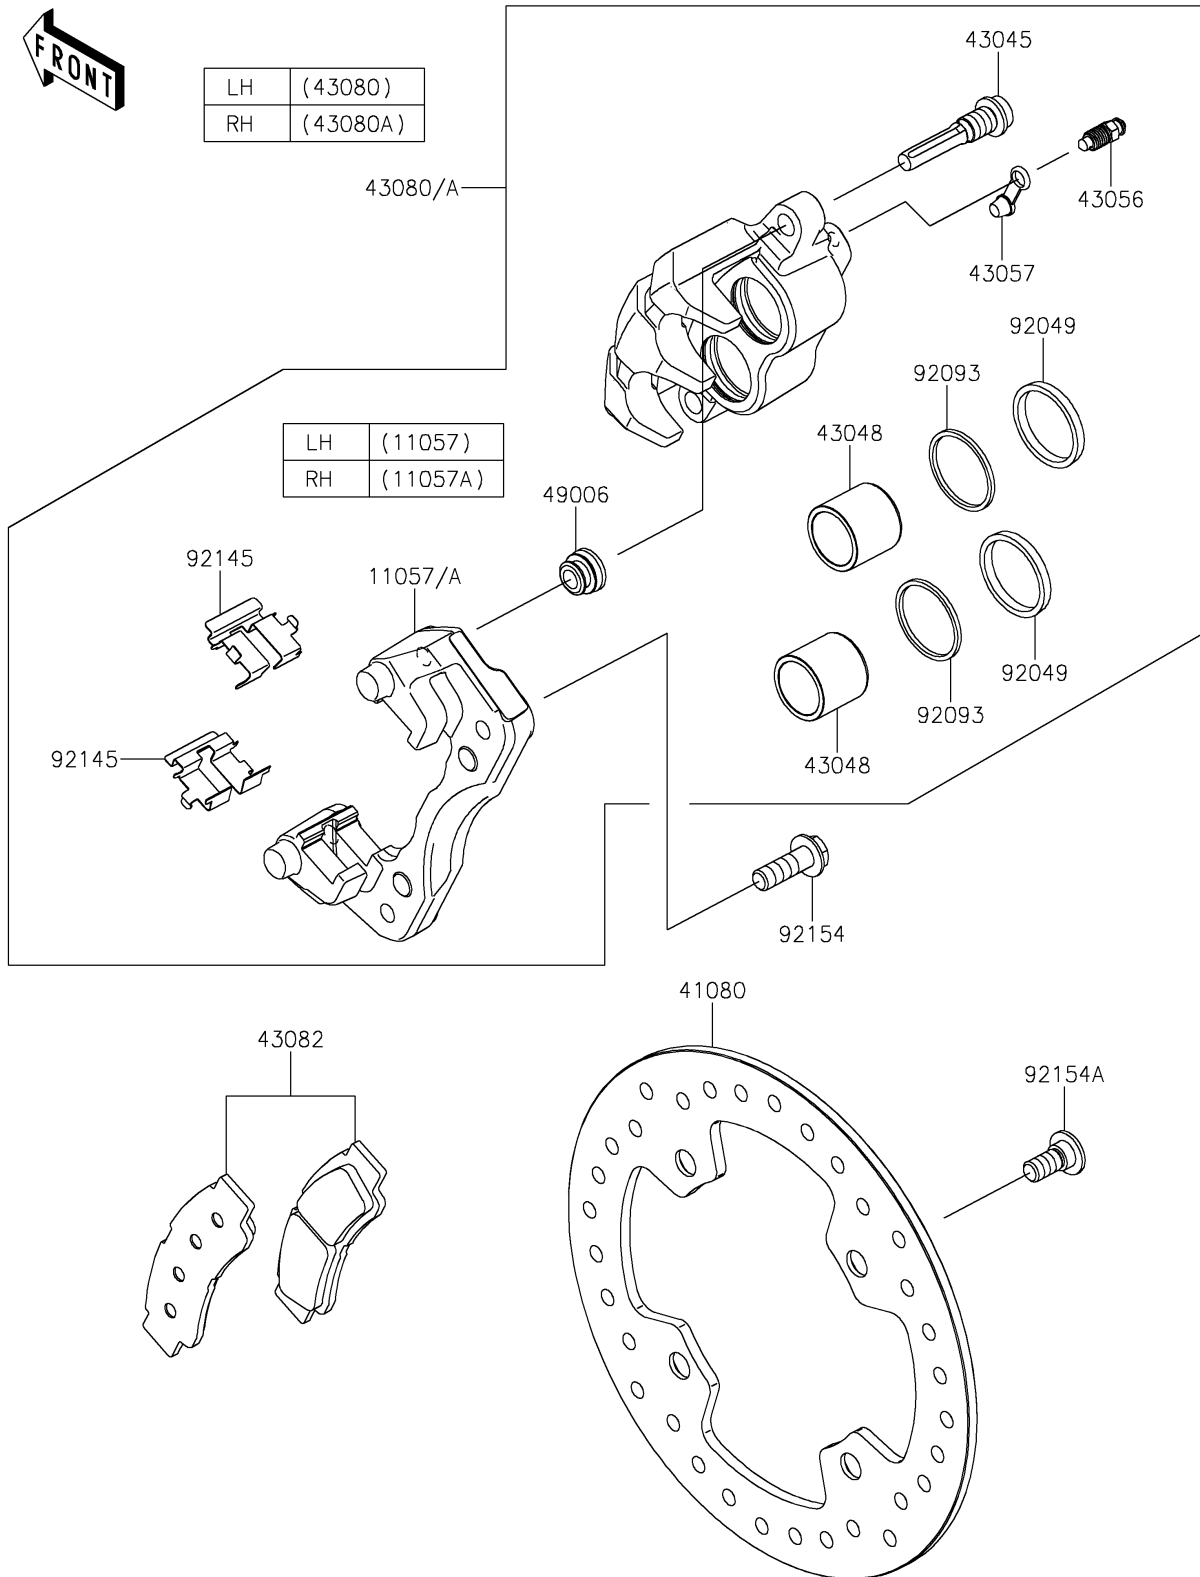

2021 TERYX KRX[®] 1000

PARTS DIAGRAM

Front Brake

F2292

2021 TERYX KRX[®] 1000

PARTS LIST

Front Brake

ITEM NAME

PART NUMBER

QUANTITY
