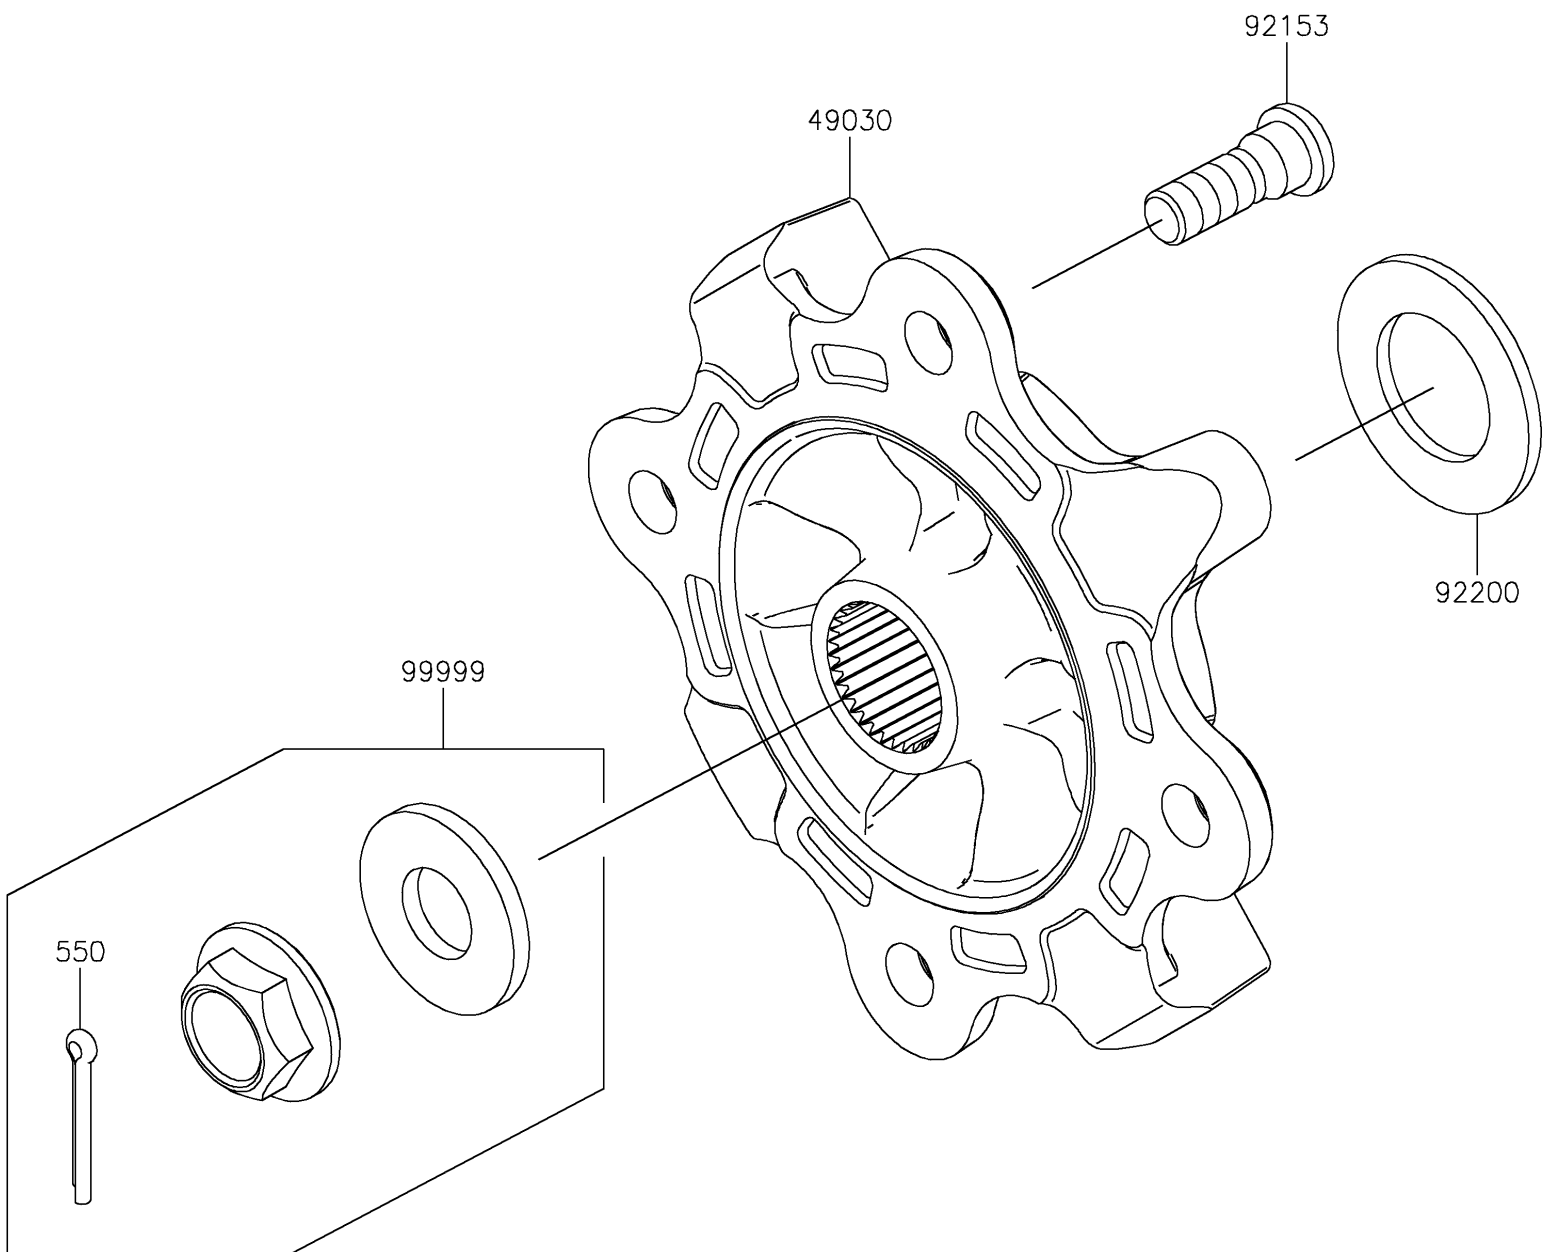

2021 TERYX KRX[®] 1000 eS

PARTS DIAGRAM Front Hubs/Brakes

F2230

2021 TERYX KRX[®] 1000 eS

PARTS LIST

Front Hubs/Brakes

ITEM NAME

PART NUMBER

QUANTITY
