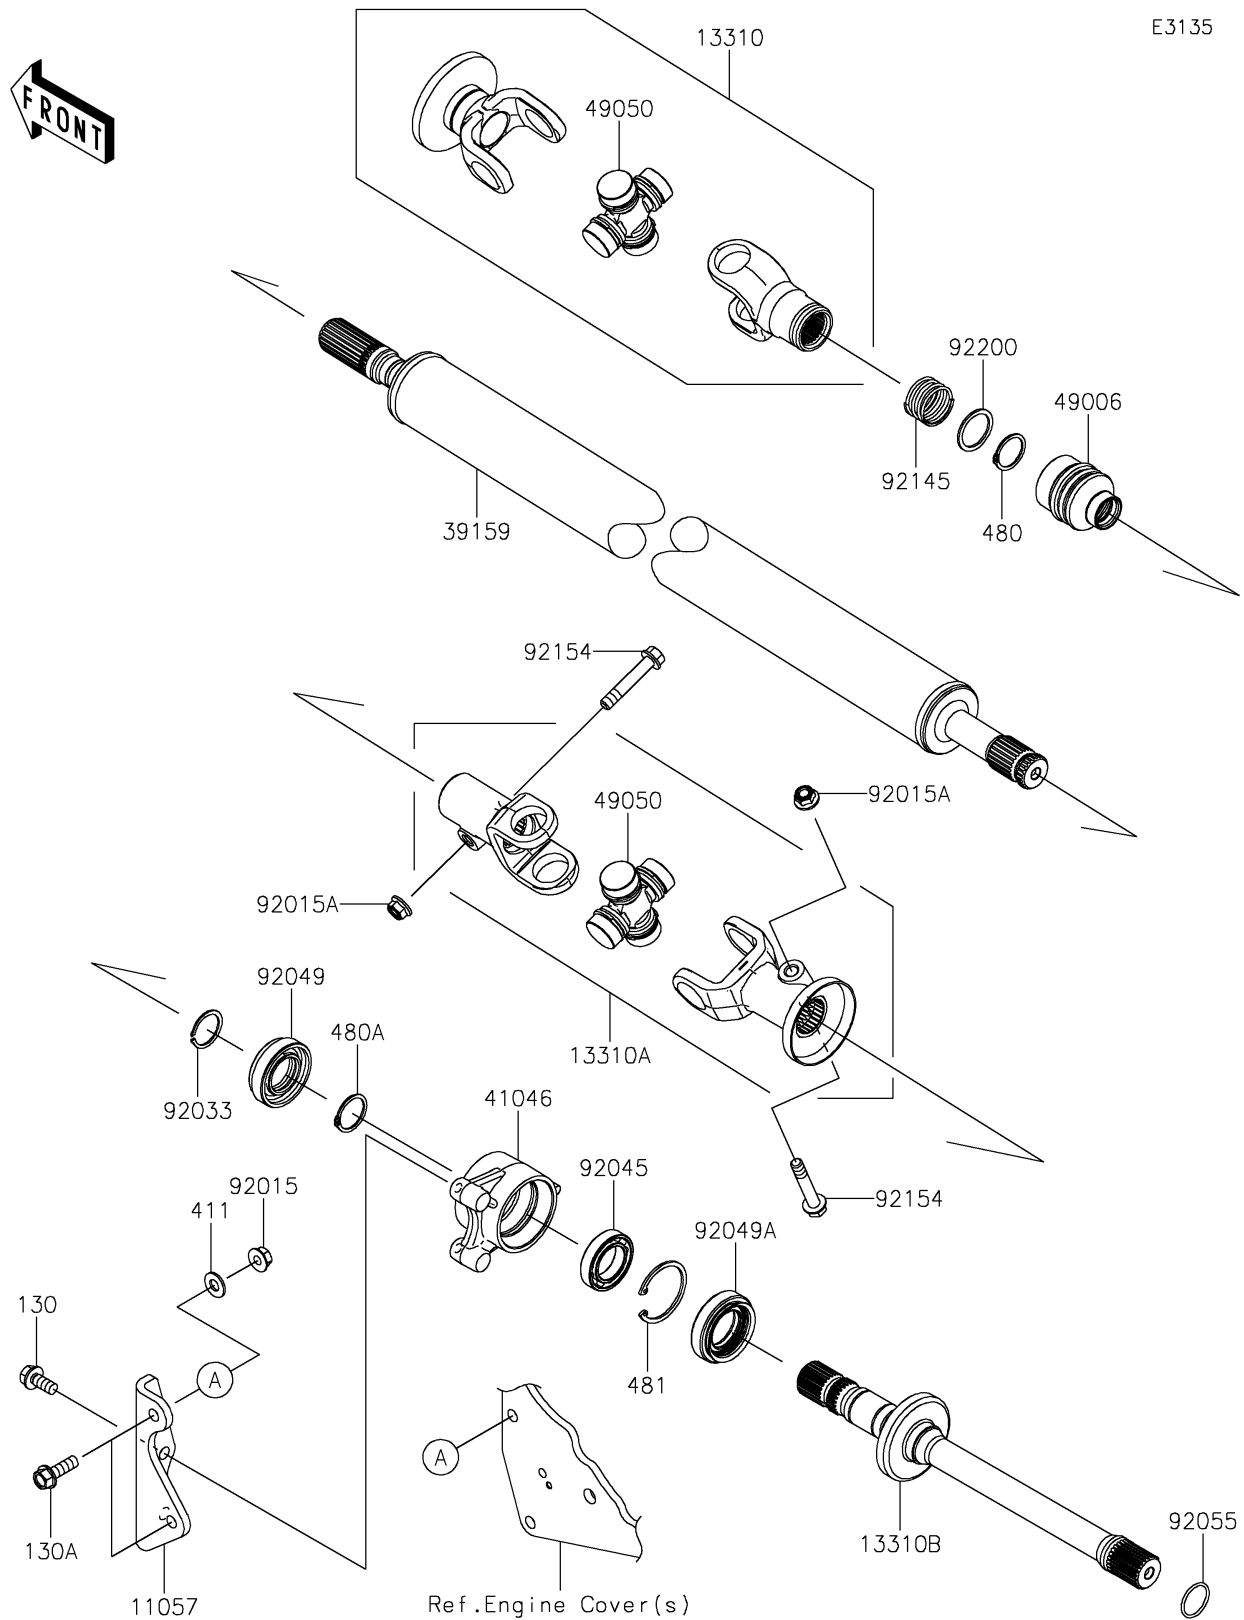

2021 TERYX KRX® 1000 eS

PARTS DIAGRAM Drive Shaft-Propeller

2021 TERYX KRX[®] 1000 eS

PARTS LIST

Drive Shaft-Propeller

ITEM NAME

PART NUMBER

QUANTITY
