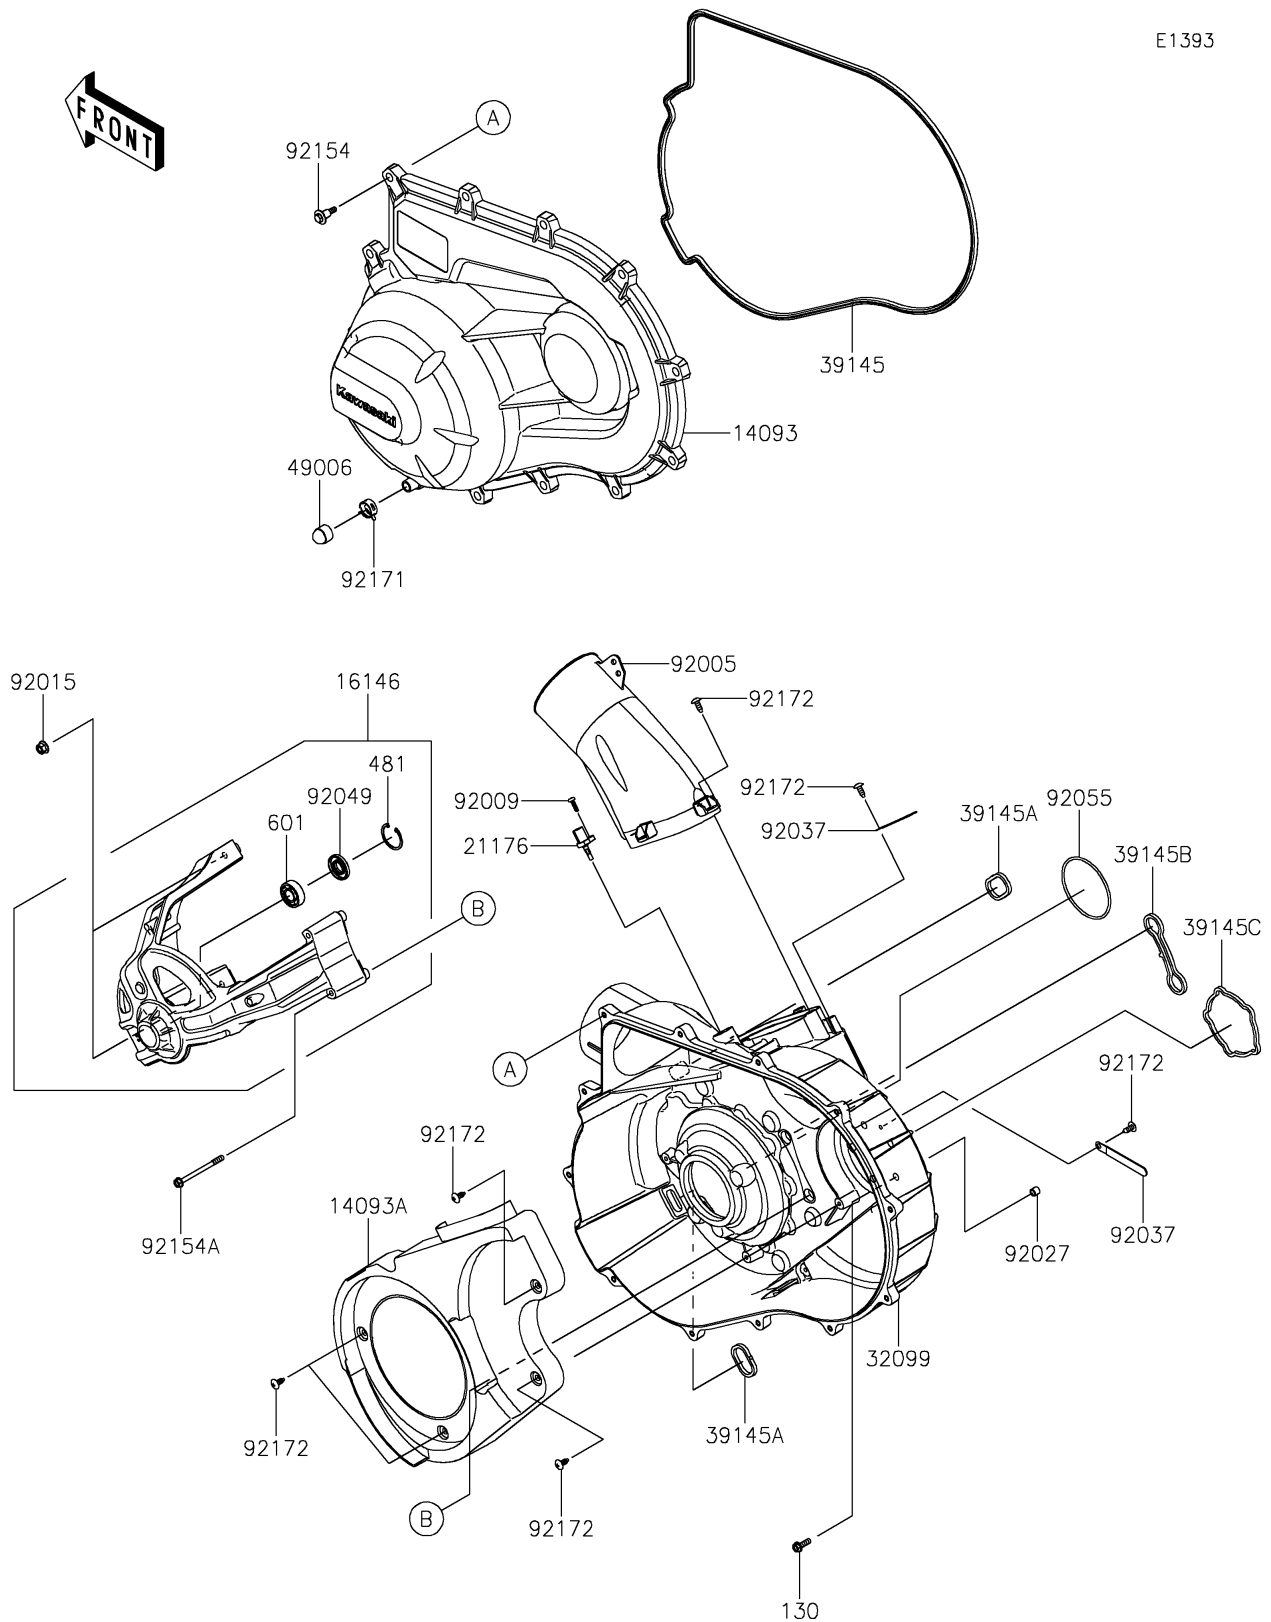

## PARTS DIAGRAM

### Converter Cover

## PARTS LIST

### Converter Cover

ITEM NAME	PART NUMBER	QUANTITY
COVER,CVT (Ref # 14093)	14093-0774	1
COVER (Ref # 14093A)	14093-0775	1
COVER-ASSY (Ref # 16146)	16146-0840	1
SENSOR,AIR TEMPERATURE (Ref # 21176)	21176-0048	1
CASE,CVT (Ref # 32099)	32099-0795	1
TRIM-SEAL,CVT COVER (Ref # 39145)	39145-0711	1
TRIM-SEAL (Ref # 39145A)	39145-0712	2
TRIM-SEAL (Ref # 39145B)	39145-0713	1
TRIM-SEAL (Ref # 39145C)	39145-0714	1
BOOT,DRAIN (Ref # 49006)	49006-3718	1
FITTING (Ref # 92005)	92005-0978	1
SCREW,TAPPING,5X16 (Ref # 92009)	92009-1264	1
NUT,FLANGED,LOCK,8MM (Ref # 92015)	92015-1668	2
COLLAR,6.8X10X8.5 (Ref # 92027)	92027-129	5
CLAMP (Ref # 92037)	92037-1993	2
SEAL-OIL,TC 15X35X6 (Ref # 92049)	92049-0816	1
RING-O,84.4X3.1 (Ref # 92055)	92055-0916	1
BOLT,CVT COVER (Ref # 92154)	92154-1522	12
BOLT,6X80 (Ref # 92154A)	92154-3862	2
CLAMP (Ref # 92171)	92171-0329	1
SCREW,6X16 (Ref # 92172)	92172-0284	10
BOLT-FLANGED,6X20 (Ref # 130)	130BA0620	5
CIRCLIP-TYPE-C,35MM (Ref # 481)	481J3500	1
BEARING-BALL,#6202C3 (Ref # 601)	601B6202	1