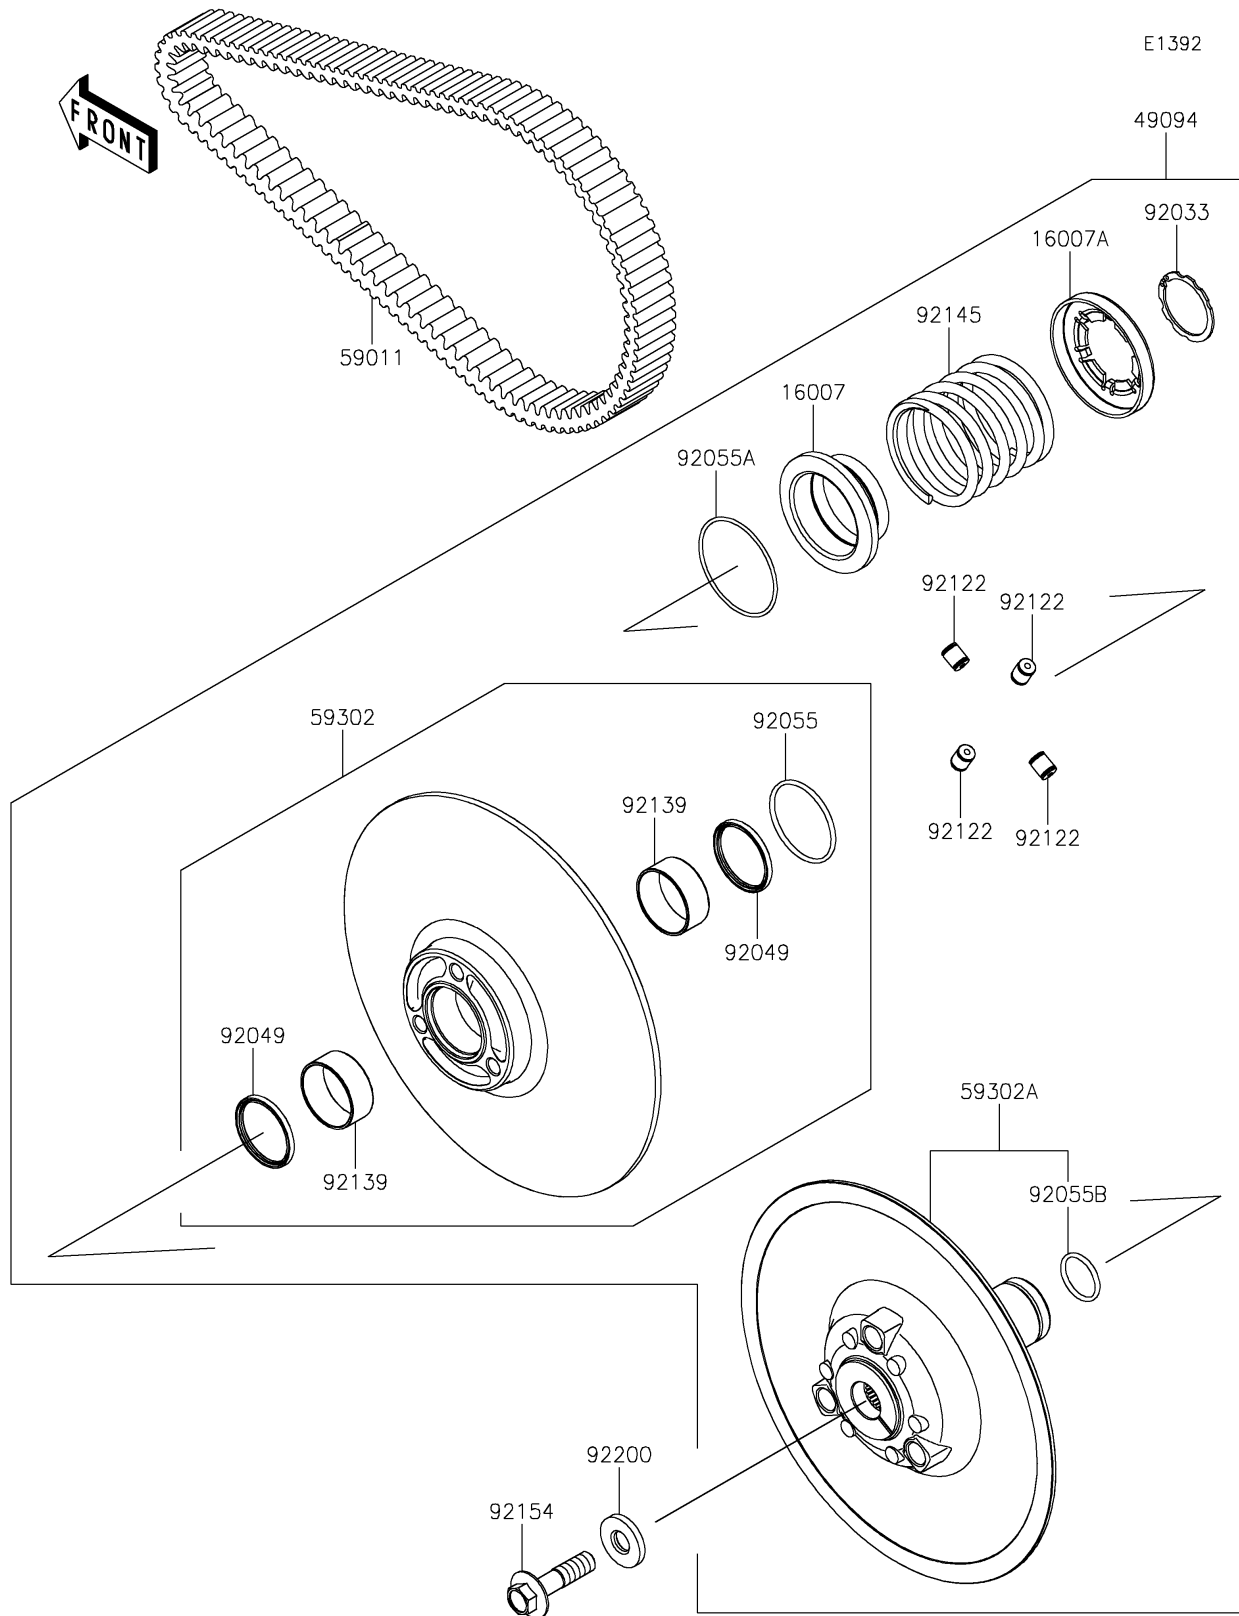

2021 TERYX KRX[®] 1000 eS

PARTS DIAGRAM

Driven Converter/Drive Belt

2021 TERYX KRX[®] 1000 eS

PARTS LIST

Driven Converter/Drive Belt

ITEM NAME

PART NUMBER

QUANTITY
