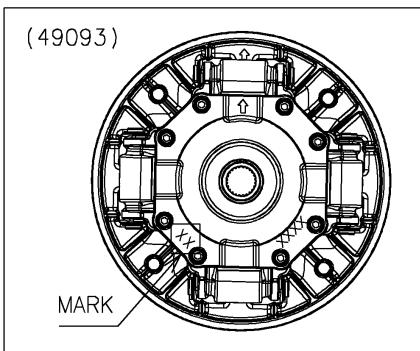

2021 TERYX KRX[®] 1000

PARTS DIAGRAM

Drive Converter

E1391

Mark	Ref No.
75 or 77	39152
Other	39152A

2021 TERYX KRX[®] 1000

PARTS LIST

Drive Converter

ITEM NAME

PART NUMBER

QUANTITY
