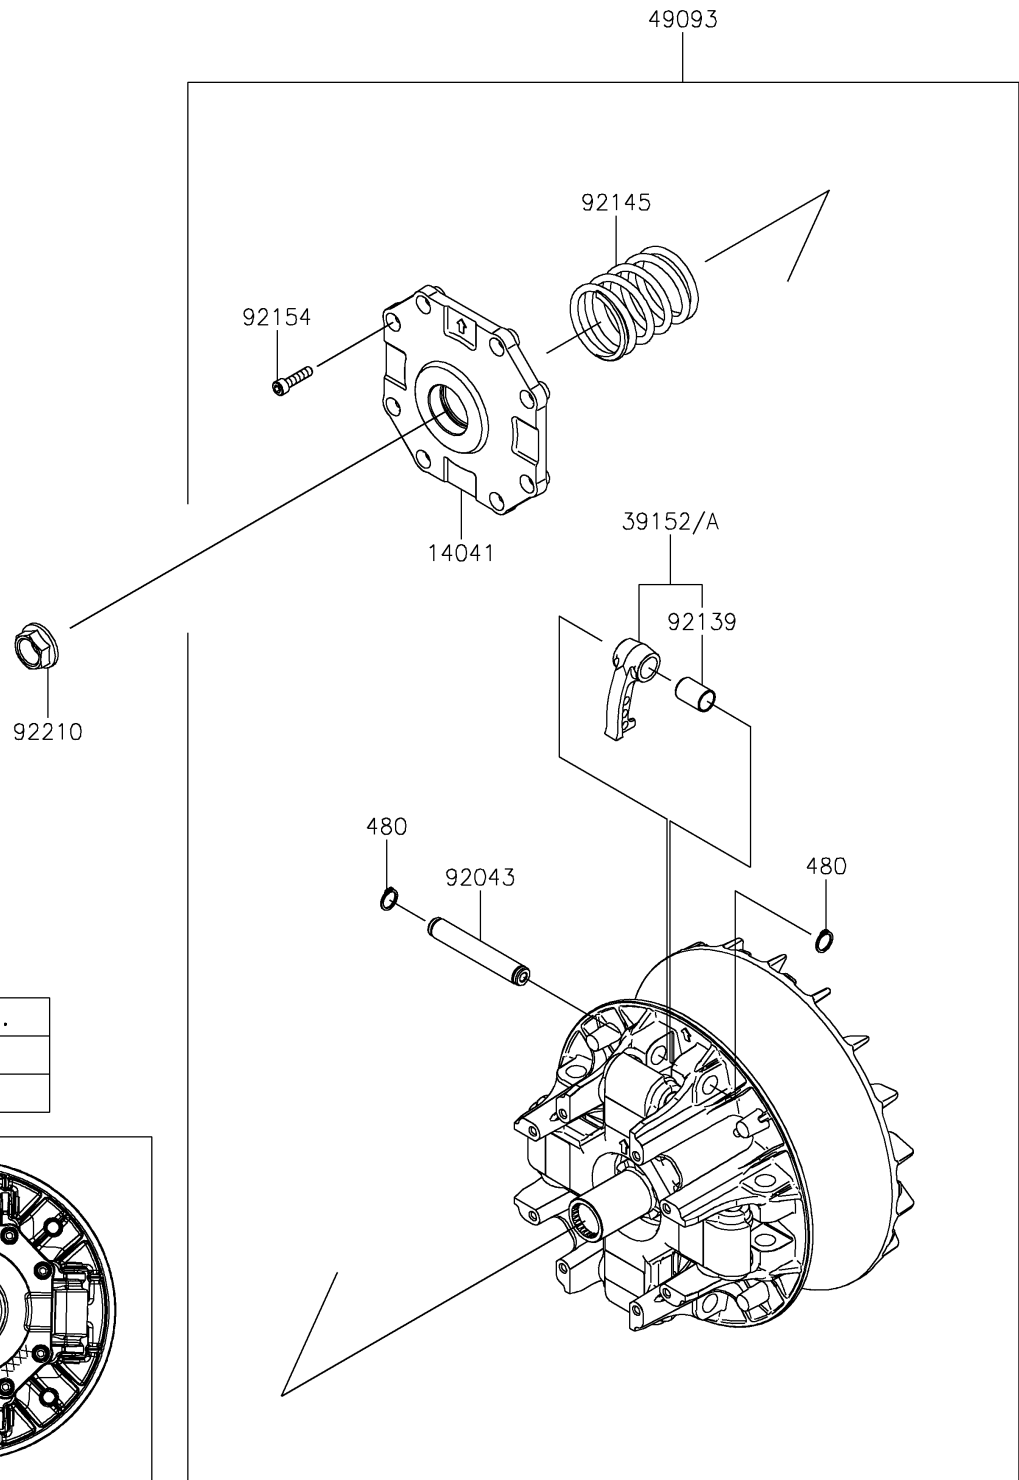

2021 TERYX KRX[®] 1000

PARTS DIAGRAM

Drive Converter

E1391

Mark	Ref No.
75 or 77	39152
Other	39152A

2021 TERYX KRX[®] 1000

PARTS LIST

Drive Converter

ITEM NAME

PART NUMBER

QUANTITY
