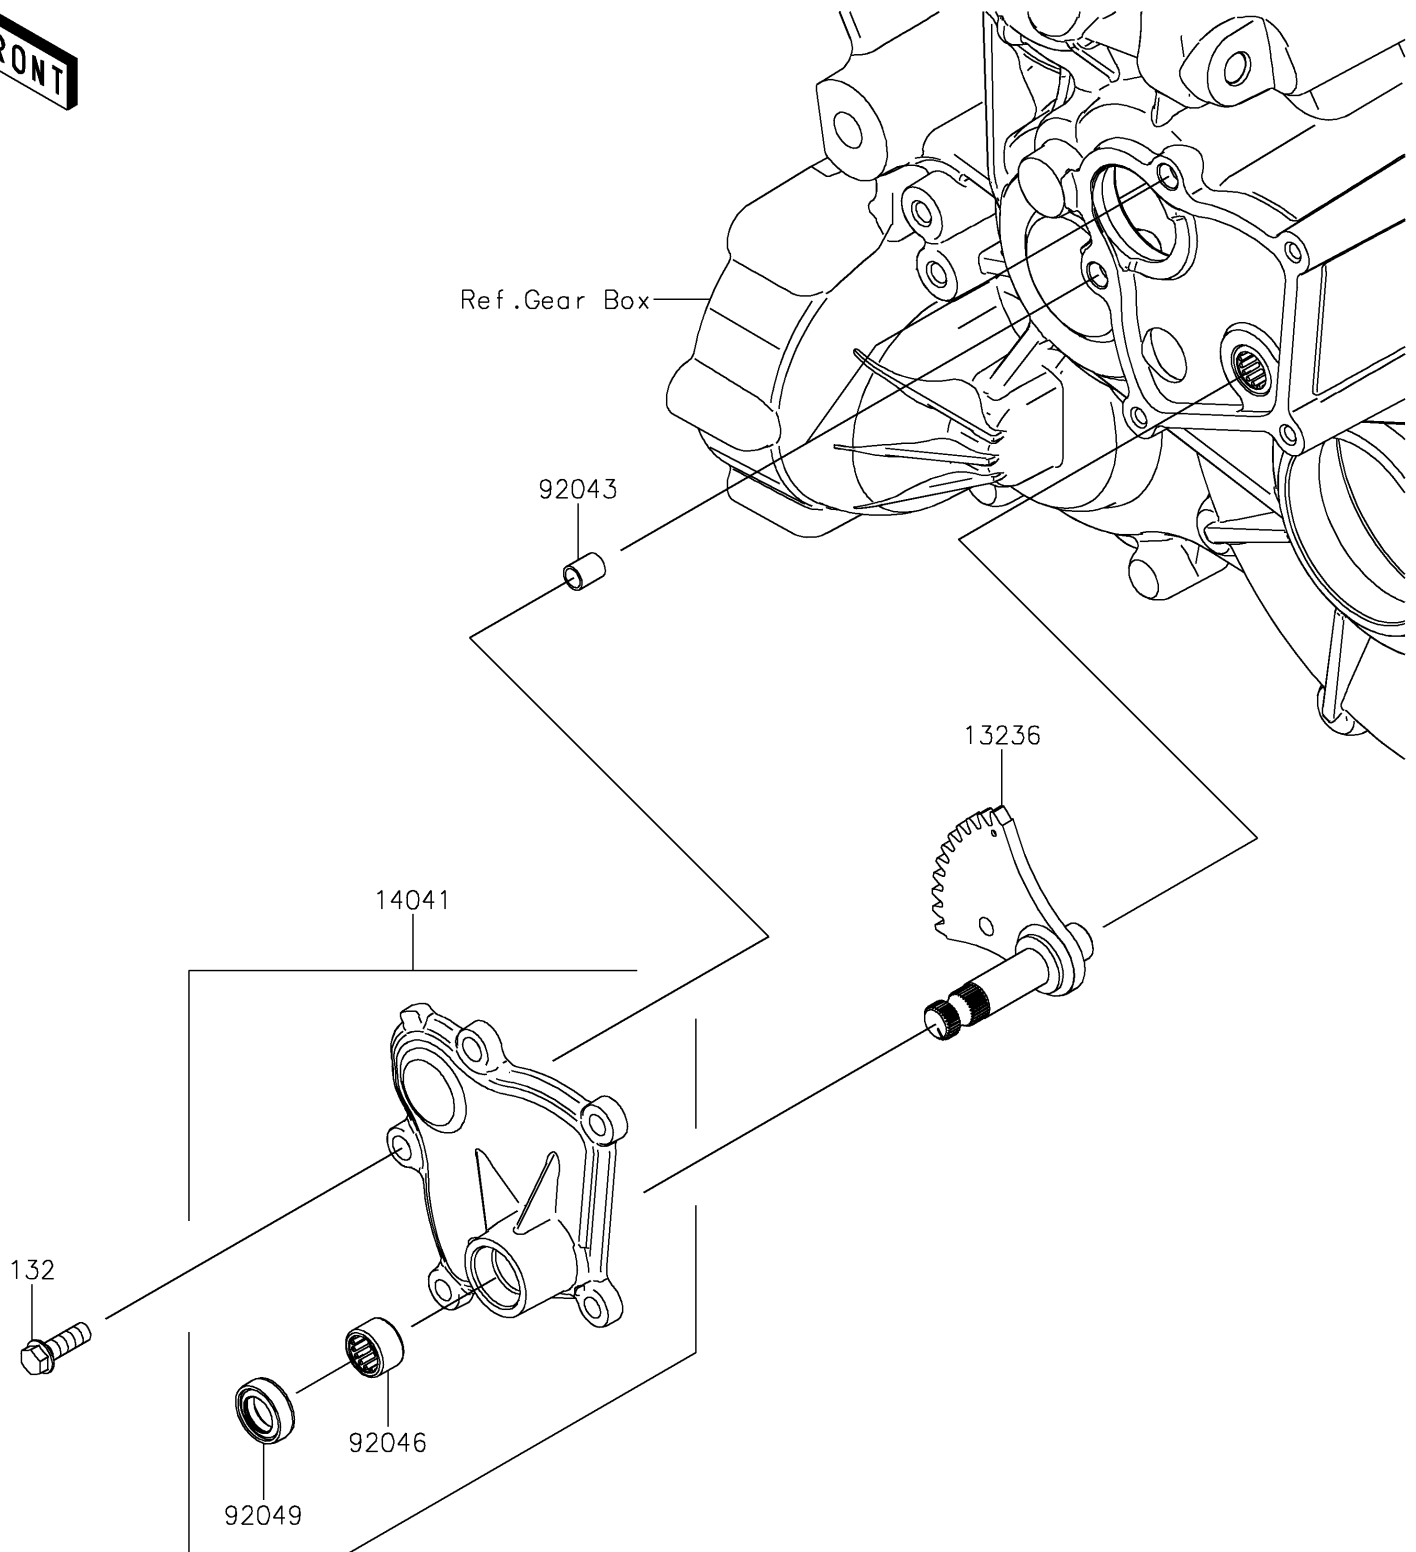

2021 TERYX KRX[®] 1000 eS

PARTS DIAGRAM

Gear Change Mechanism

E1370

2021 TERYX KRX[®] 1000 eS

PARTS LIST

Gear Change Mechanism

ITEM NAME

PART NUMBER

QUANTITY
