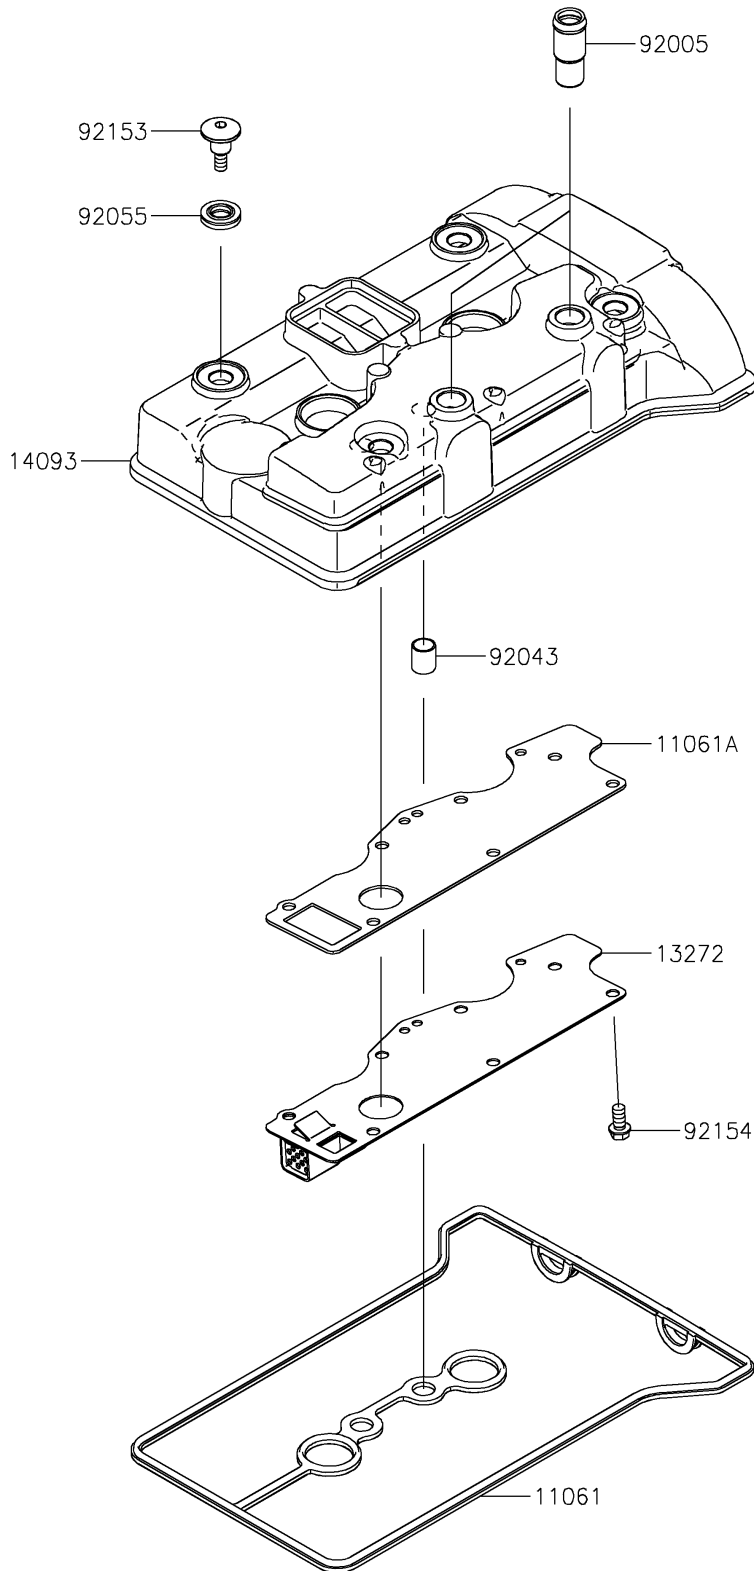

2021 TERYX KRX[®] 1000 eS

PARTS DIAGRAM Cylinder Head Cover

E1112

2021 TERYX KRX[®] 1000 eS

PARTS LIST

Cylinder Head Cover

ITEM NAME	PART NUMBER	QUANTITY
-----------	-------------	----------
