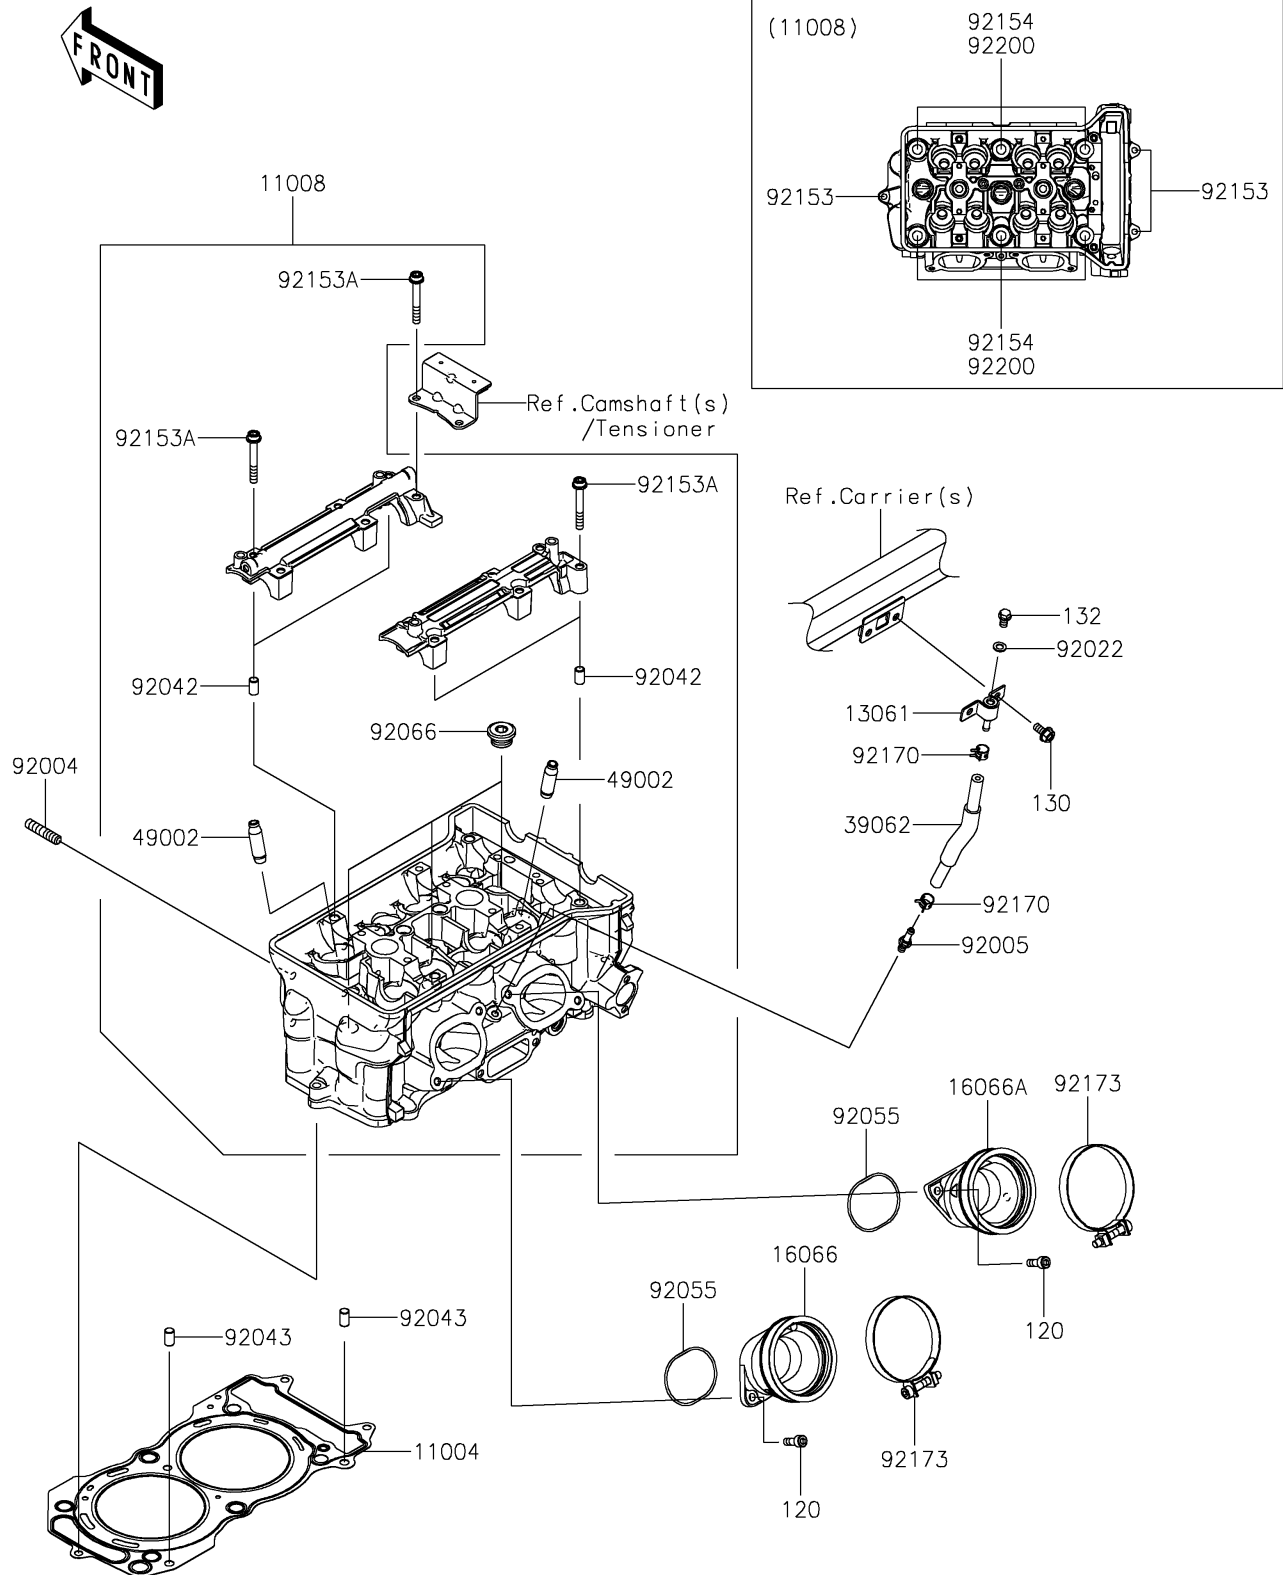

2021 TERYX KRX® 1000 eS

PARTS DIAGRAM

Cylinder Head

E1111

2021 TERYX KRX[®] 1000 eS

PARTS LIST

Cylinder Head

ITEM NAME

PART NUMBER

QUANTITY
