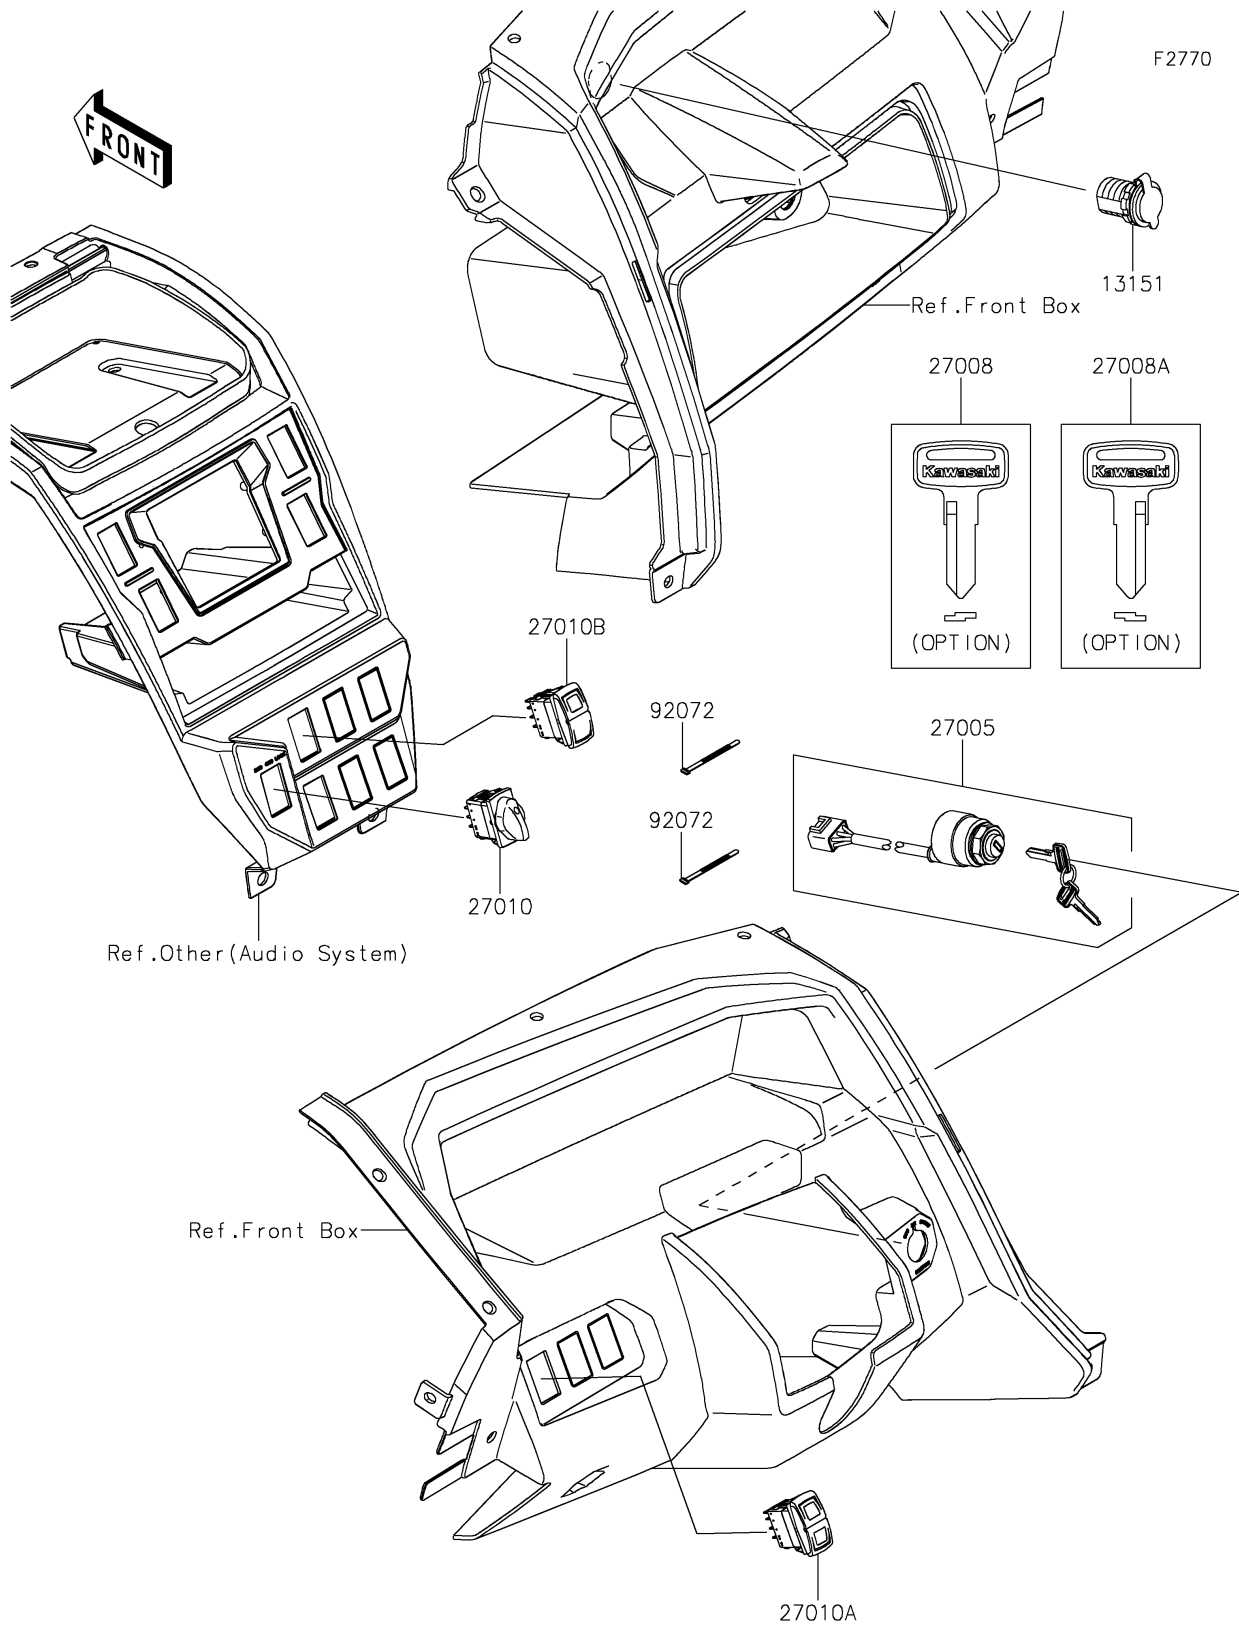

2021 TERYX KRX® 1000 SPECIAL EDITION

PARTS DIAGRAM

Ignition Switch

2021 TERYX KRX® 1000 SPECIAL EDITION

PARTS LIST

Ignition Switch

ITEM NAME	PART NUMBER	QUANTITY
-----------	-------------	----------
