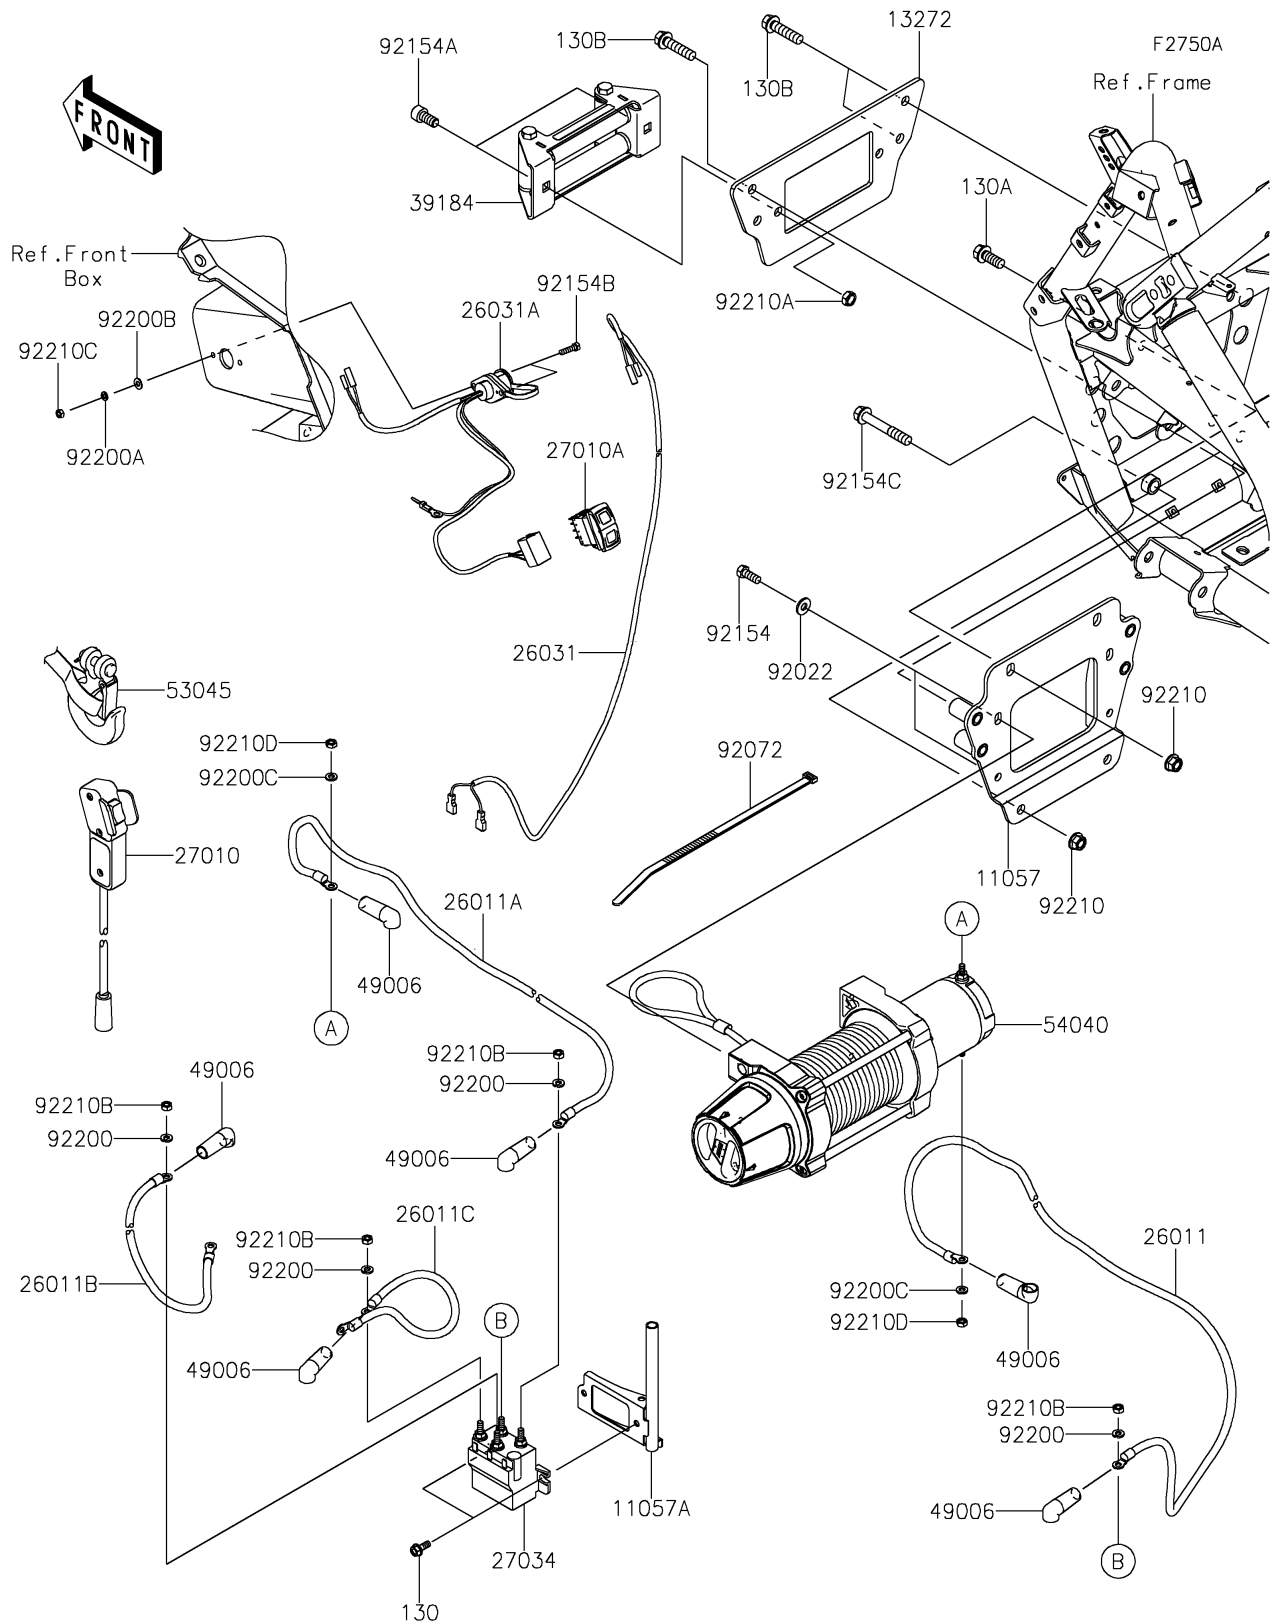

2021 TERYX KRX® 1000 SPECIAL EDITION

PARTS DIAGRAM

Other(Winch)

2021 TERYX KRX® 1000 SPECIAL EDITION

PARTS LIST Other(Winch)

ITEM NAME	PART NUMBER	QUANTITY
-----------	-------------	----------
