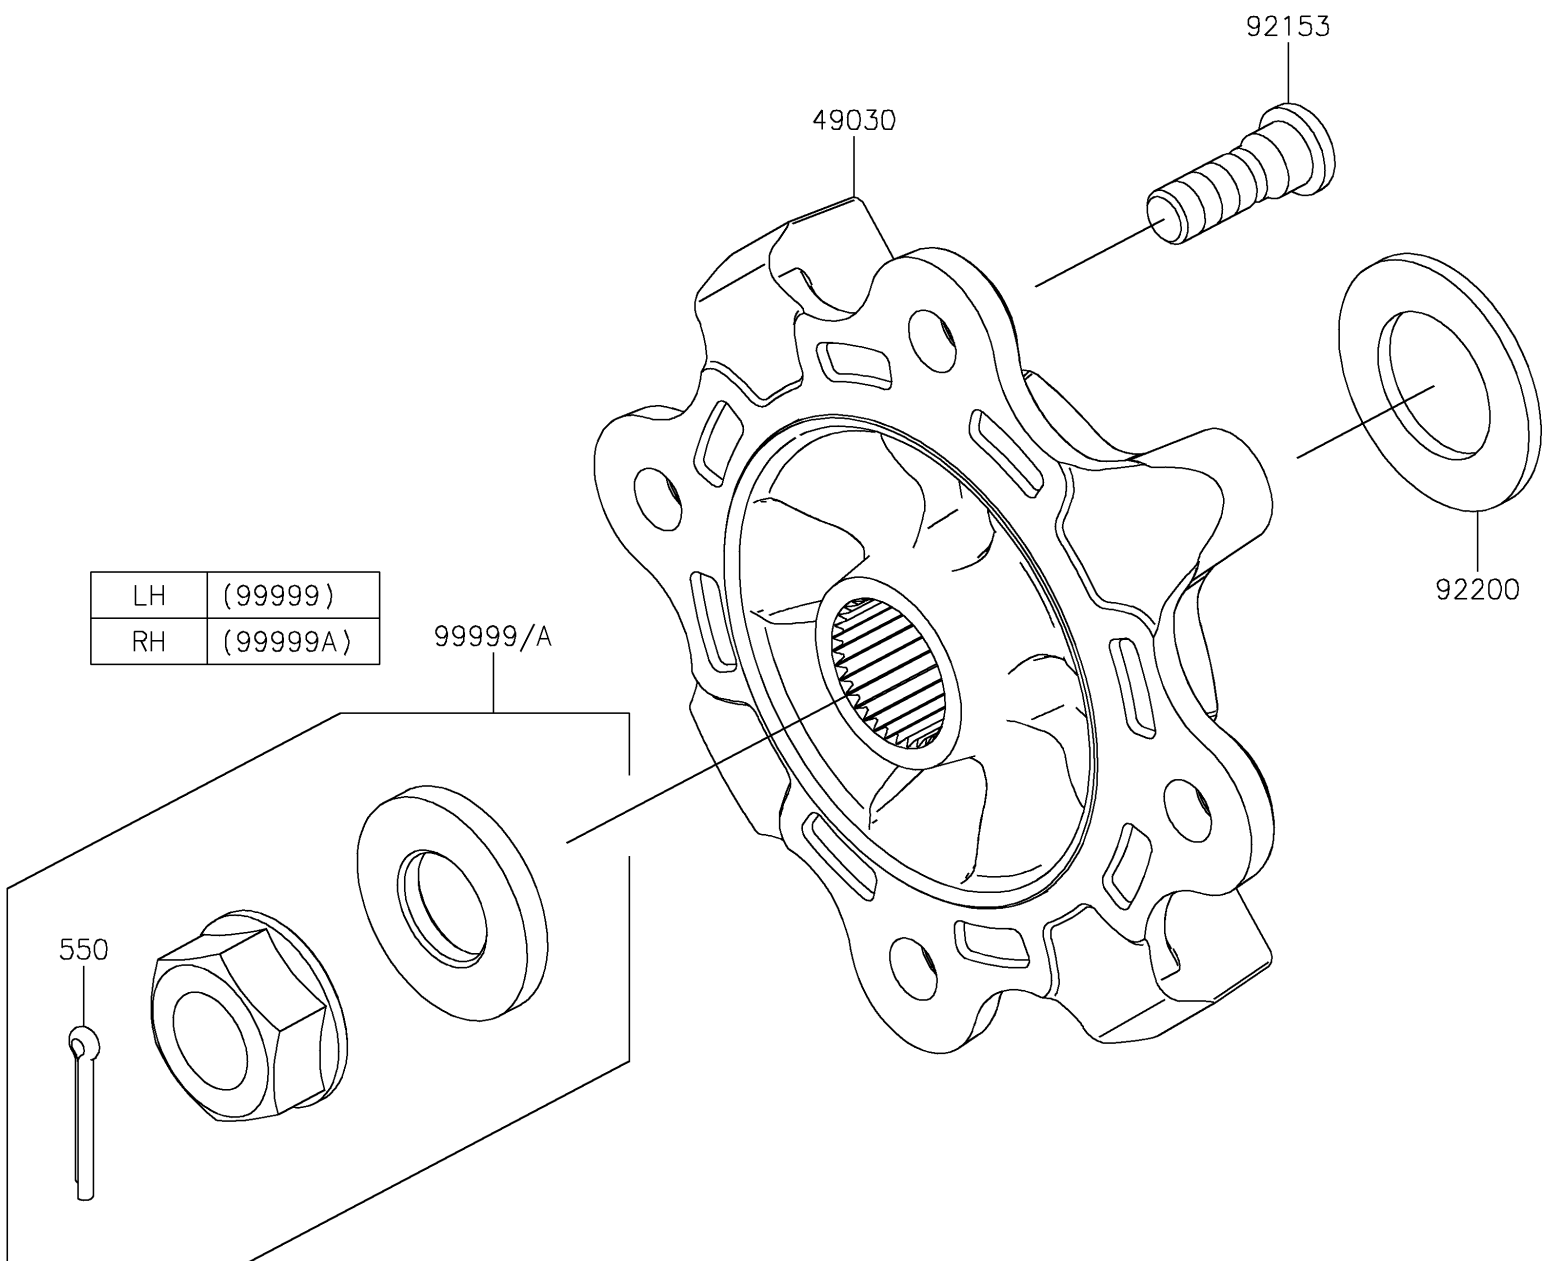

2021 TERYX KRX® 1000 SPECIAL EDITION

Kawasaki
Let the Good Times Roll®

PARTS DIAGRAM

Rear Hubs/Brakes

F2240

2021 TERYX KRX[®] 1000 SPECIAL EDITION

PARTS LIST

Rear Hubs/Brakes

ITEM NAME	PART NUMBER	QUANTITY
-----------	-------------	----------
