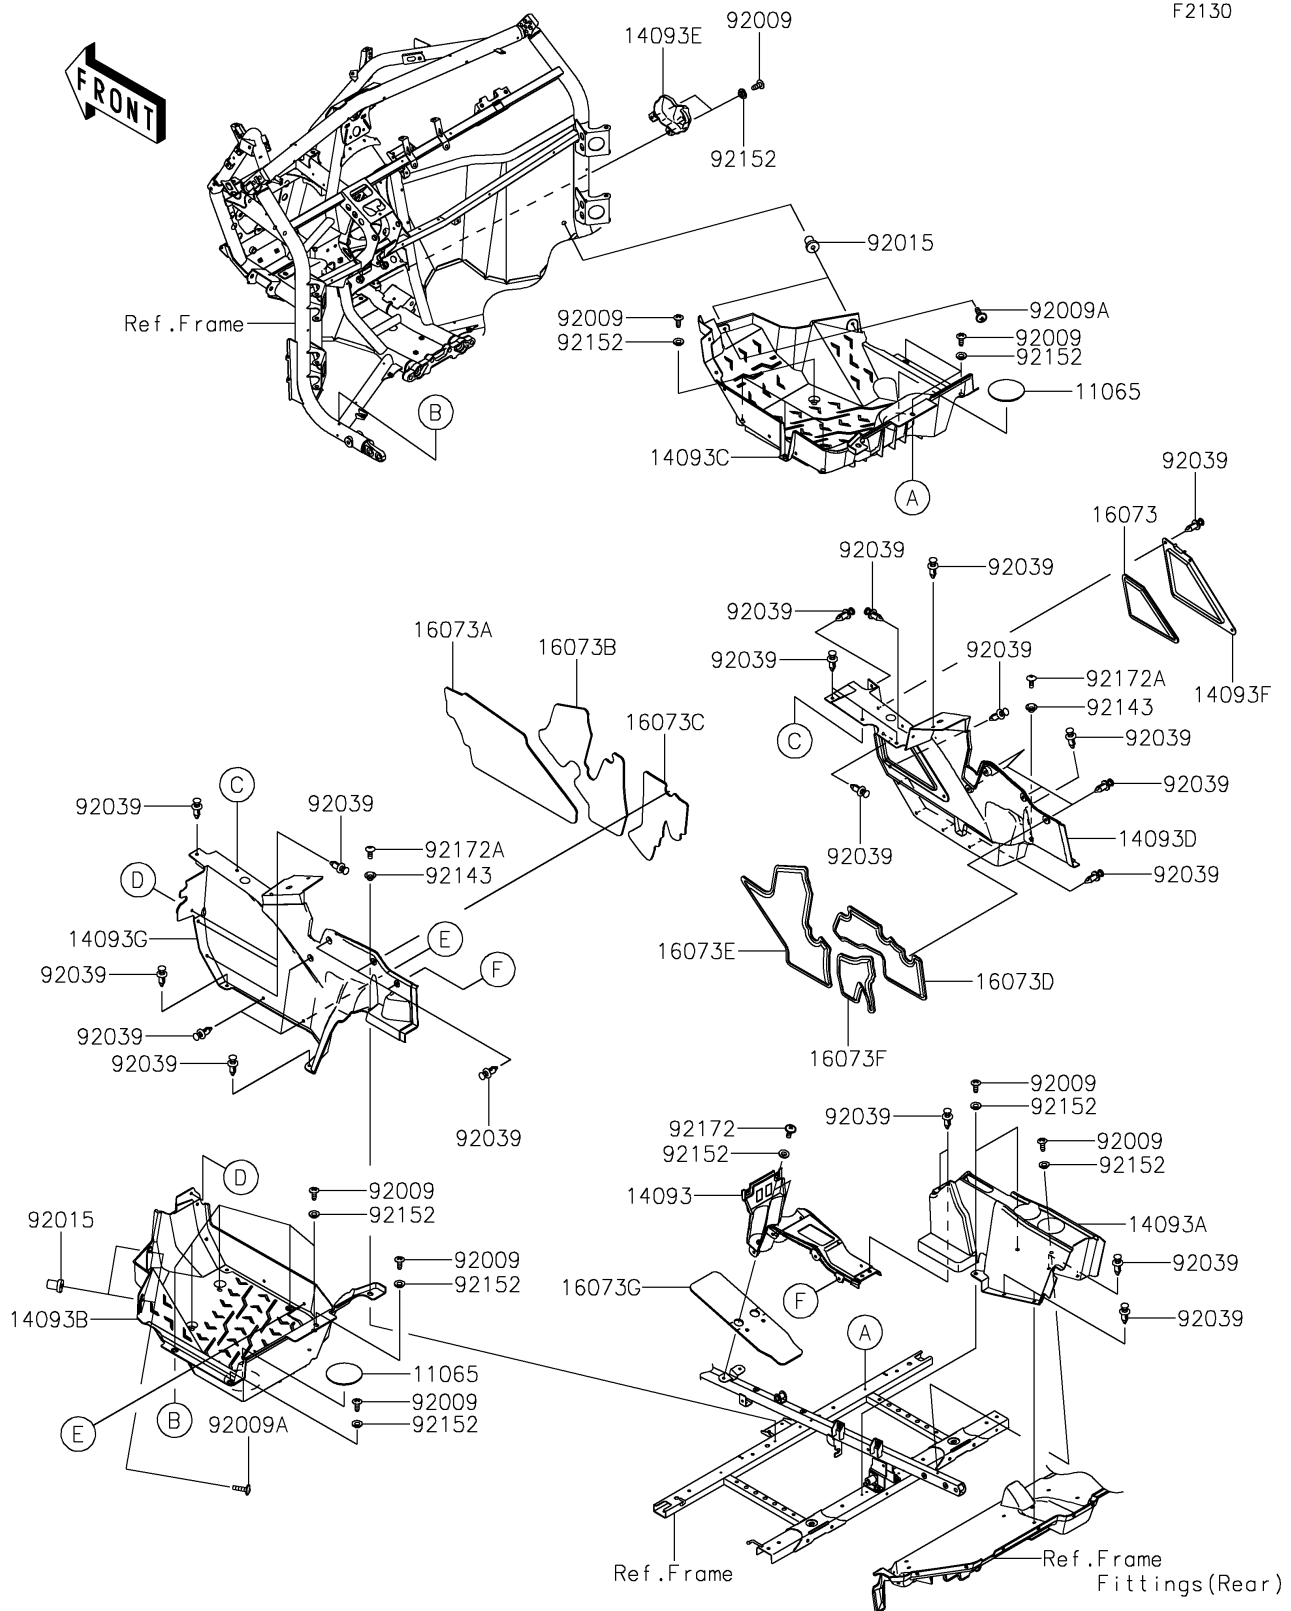

## PARTS DIAGRAM Frame Fittings(Front)

# 2021 TERYX KRX<sup>®</sup> 1000

## PARTS LIST

### Frame Fittings(Front)

ITEM NAME	PART NUMBER	QUANTITY
-----------	-------------	----------

---