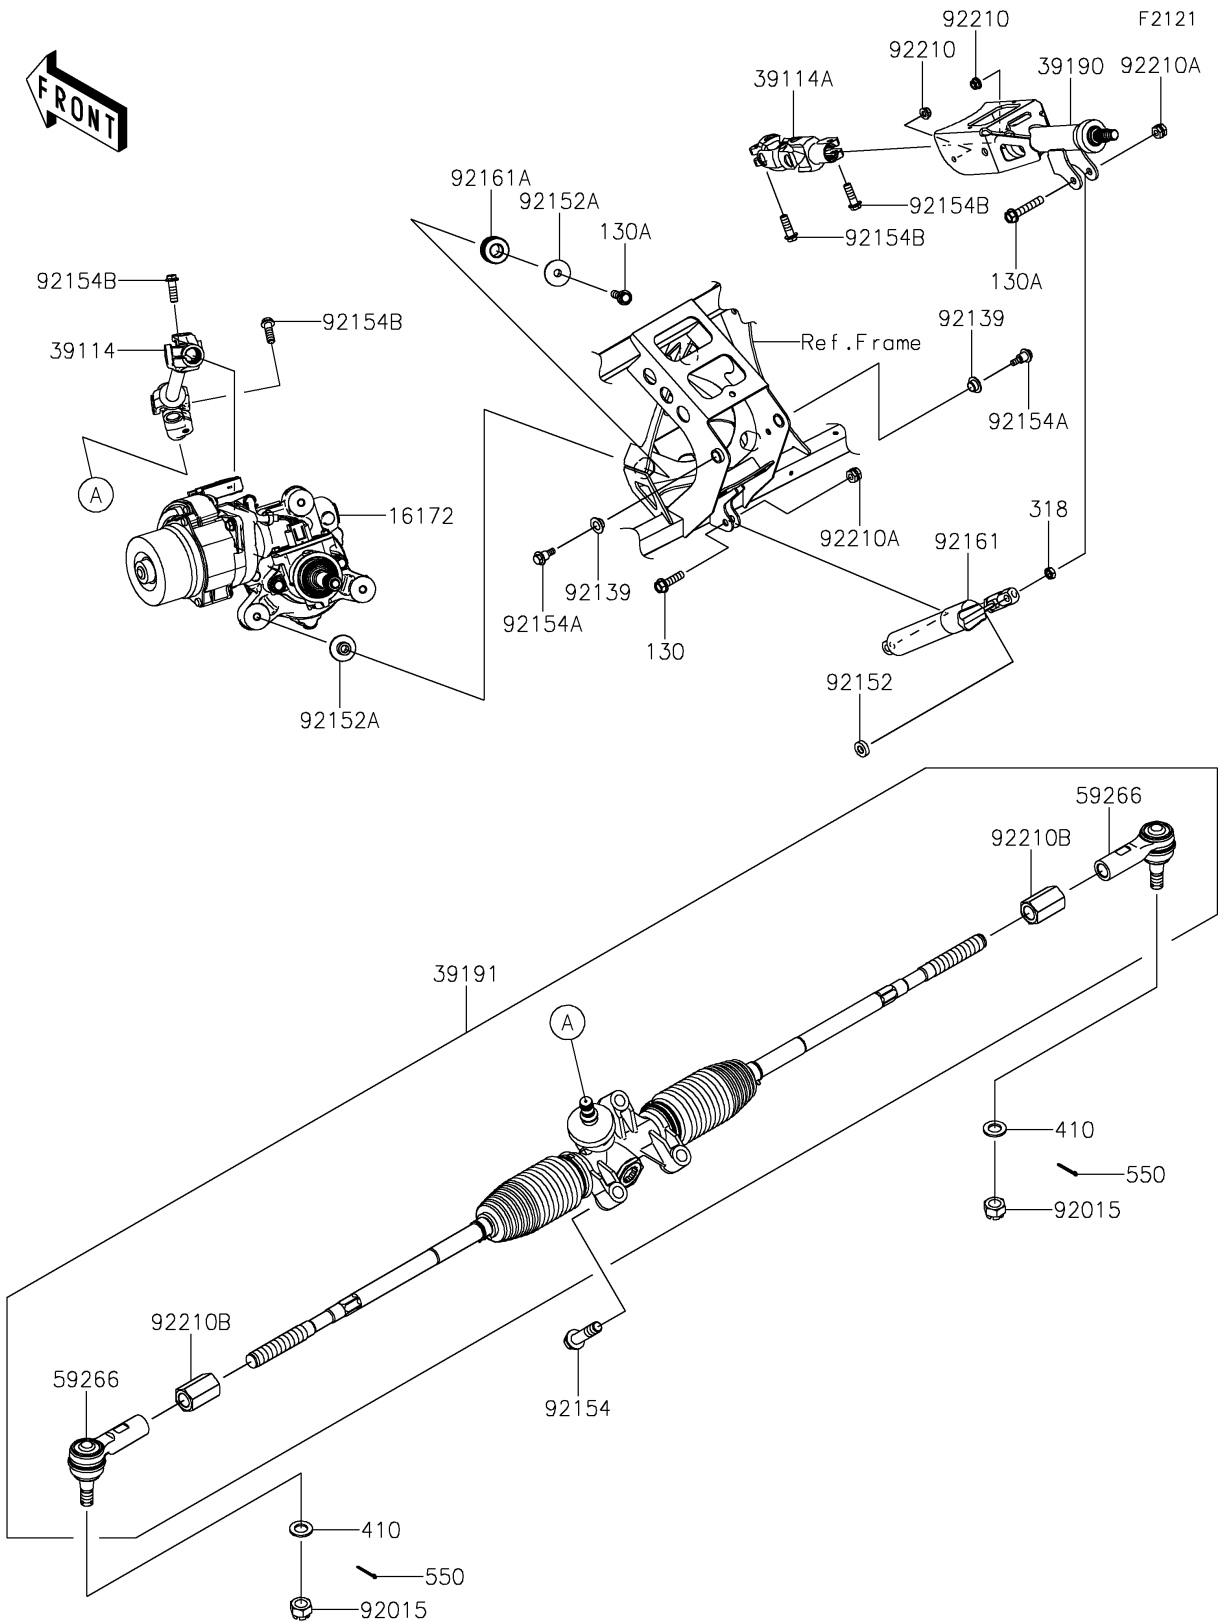

2021 TERYX KRX® 1000 SPECIAL EDITION

PARTS DIAGRAM

Steering Shaft

2021 TERYX KRX[®] 1000 SPECIAL EDITION

Kawasaki
Let the Good Times Roll[®]

PARTS LIST

Steering Shaft

ITEM NAME	PART NUMBER	QUANTITY
-----------	-------------	----------
