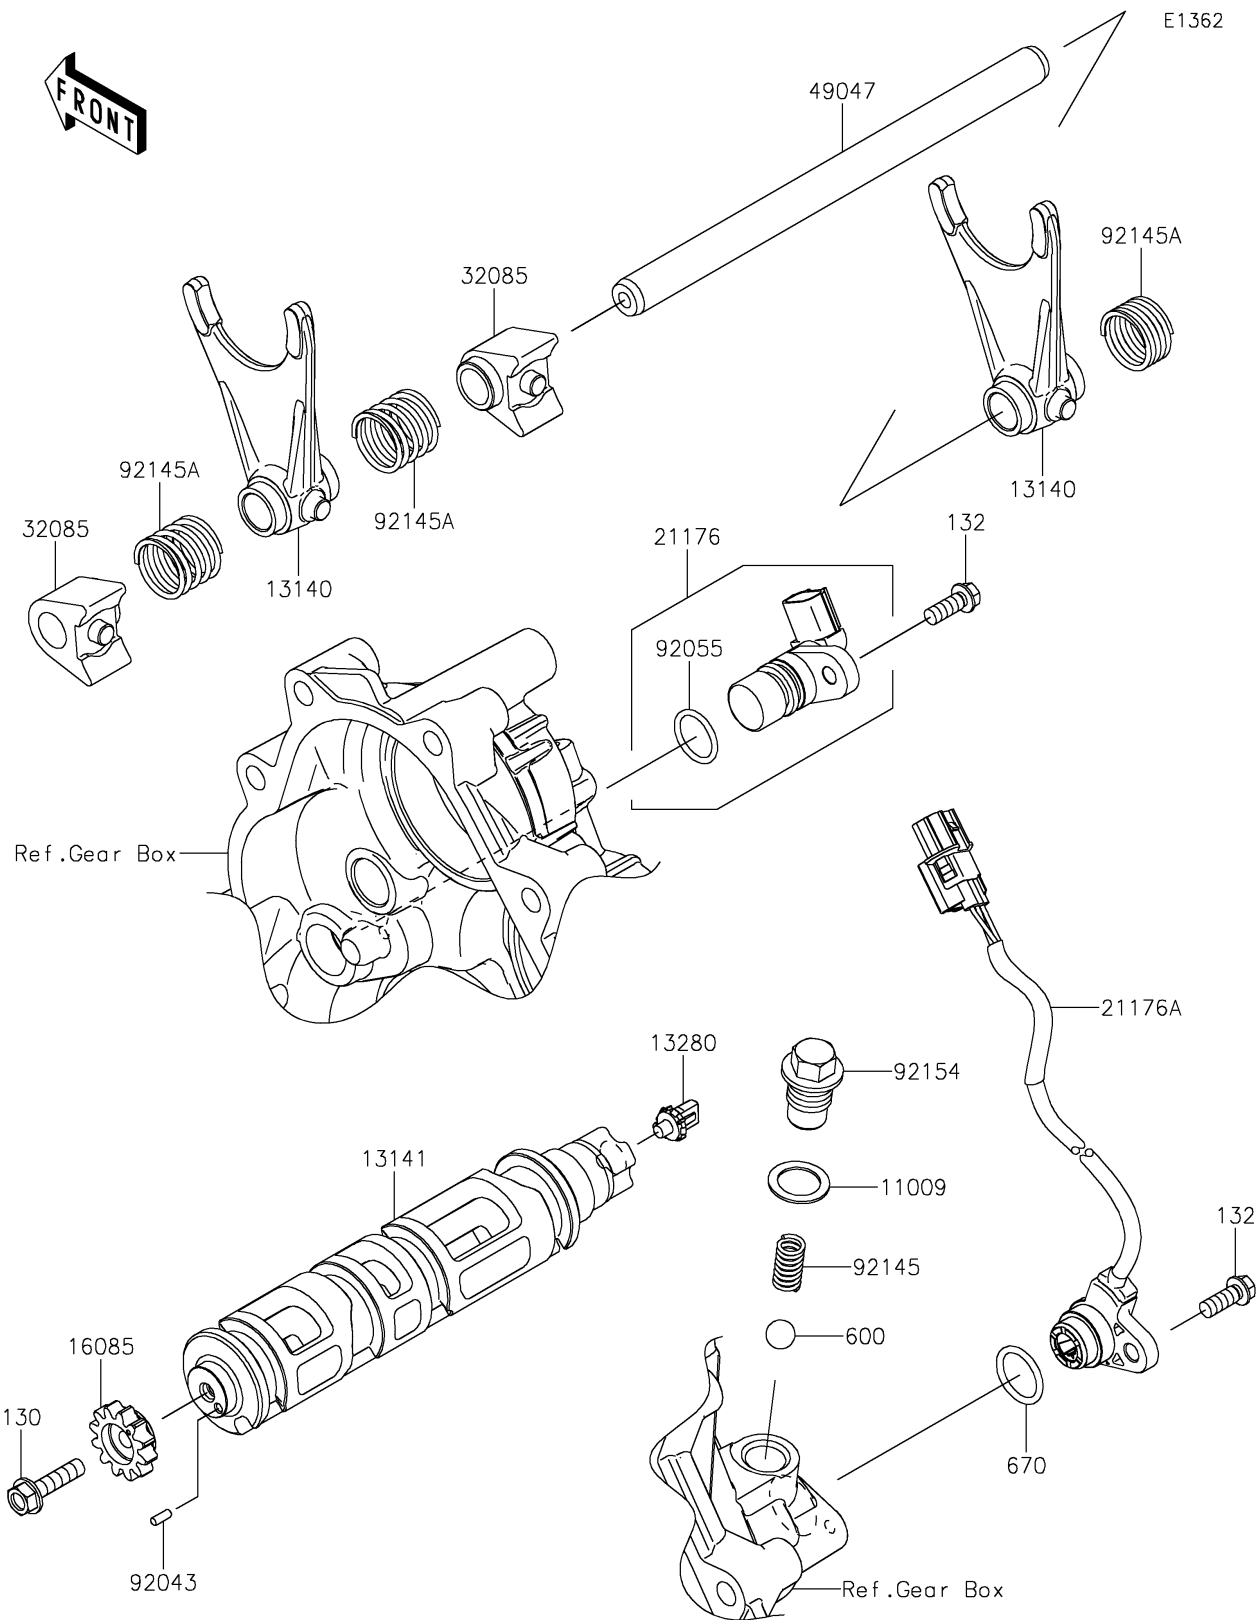

2021 TERYX KRX® 1000 SPECIAL EDITION

PARTS DIAGRAM

Gear Change Drum/Shift Fork(s)

2021 TERYX KRX® 1000 SPECIAL EDITION

PARTS LIST

Gear Change Drum/Shift Fork(s)

ITEM NAME

PART NUMBER

QUANTITY
