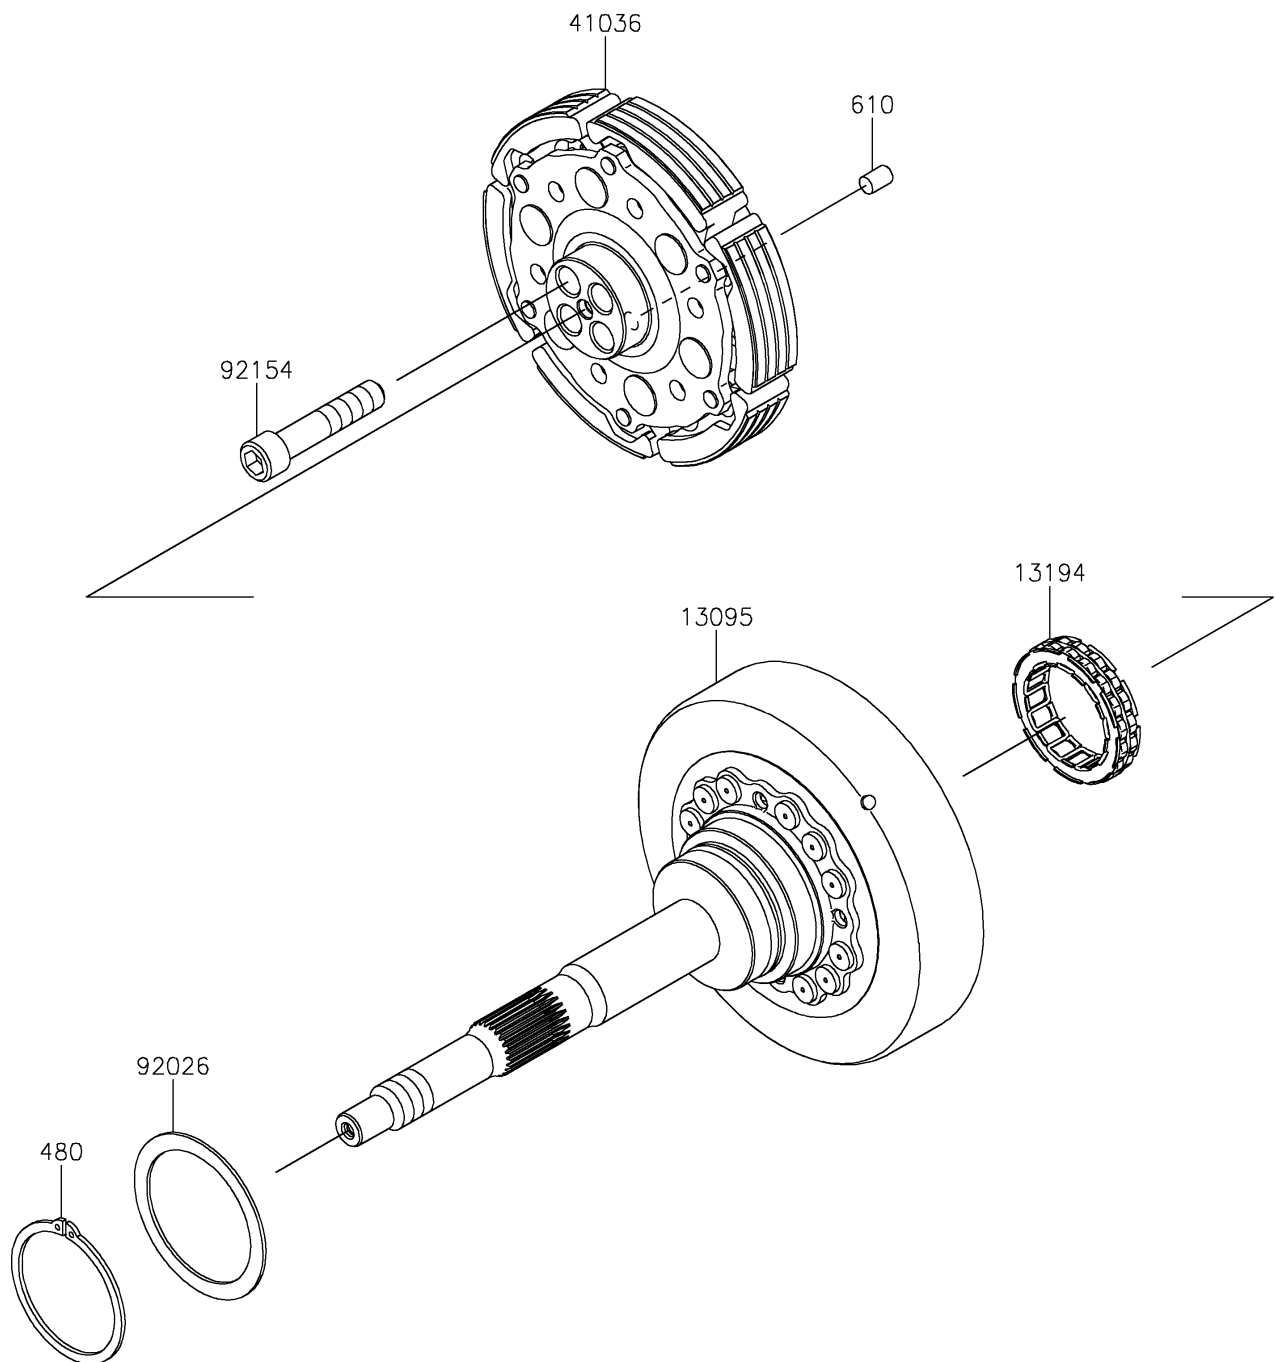

2021 TERYX KRX® 1000 SPECIAL EDITION

Kawasaki
Let the Good Times Roll®

PARTS DIAGRAM

Clutch

E1350

2021 TERYX KRX[®] 1000 SPECIAL EDITION

Kawasaki
Let the Good Times Roll[®]

PARTS LIST

Clutch

ITEM NAME	PART NUMBER	QUANTITY
-----------	-------------	----------
