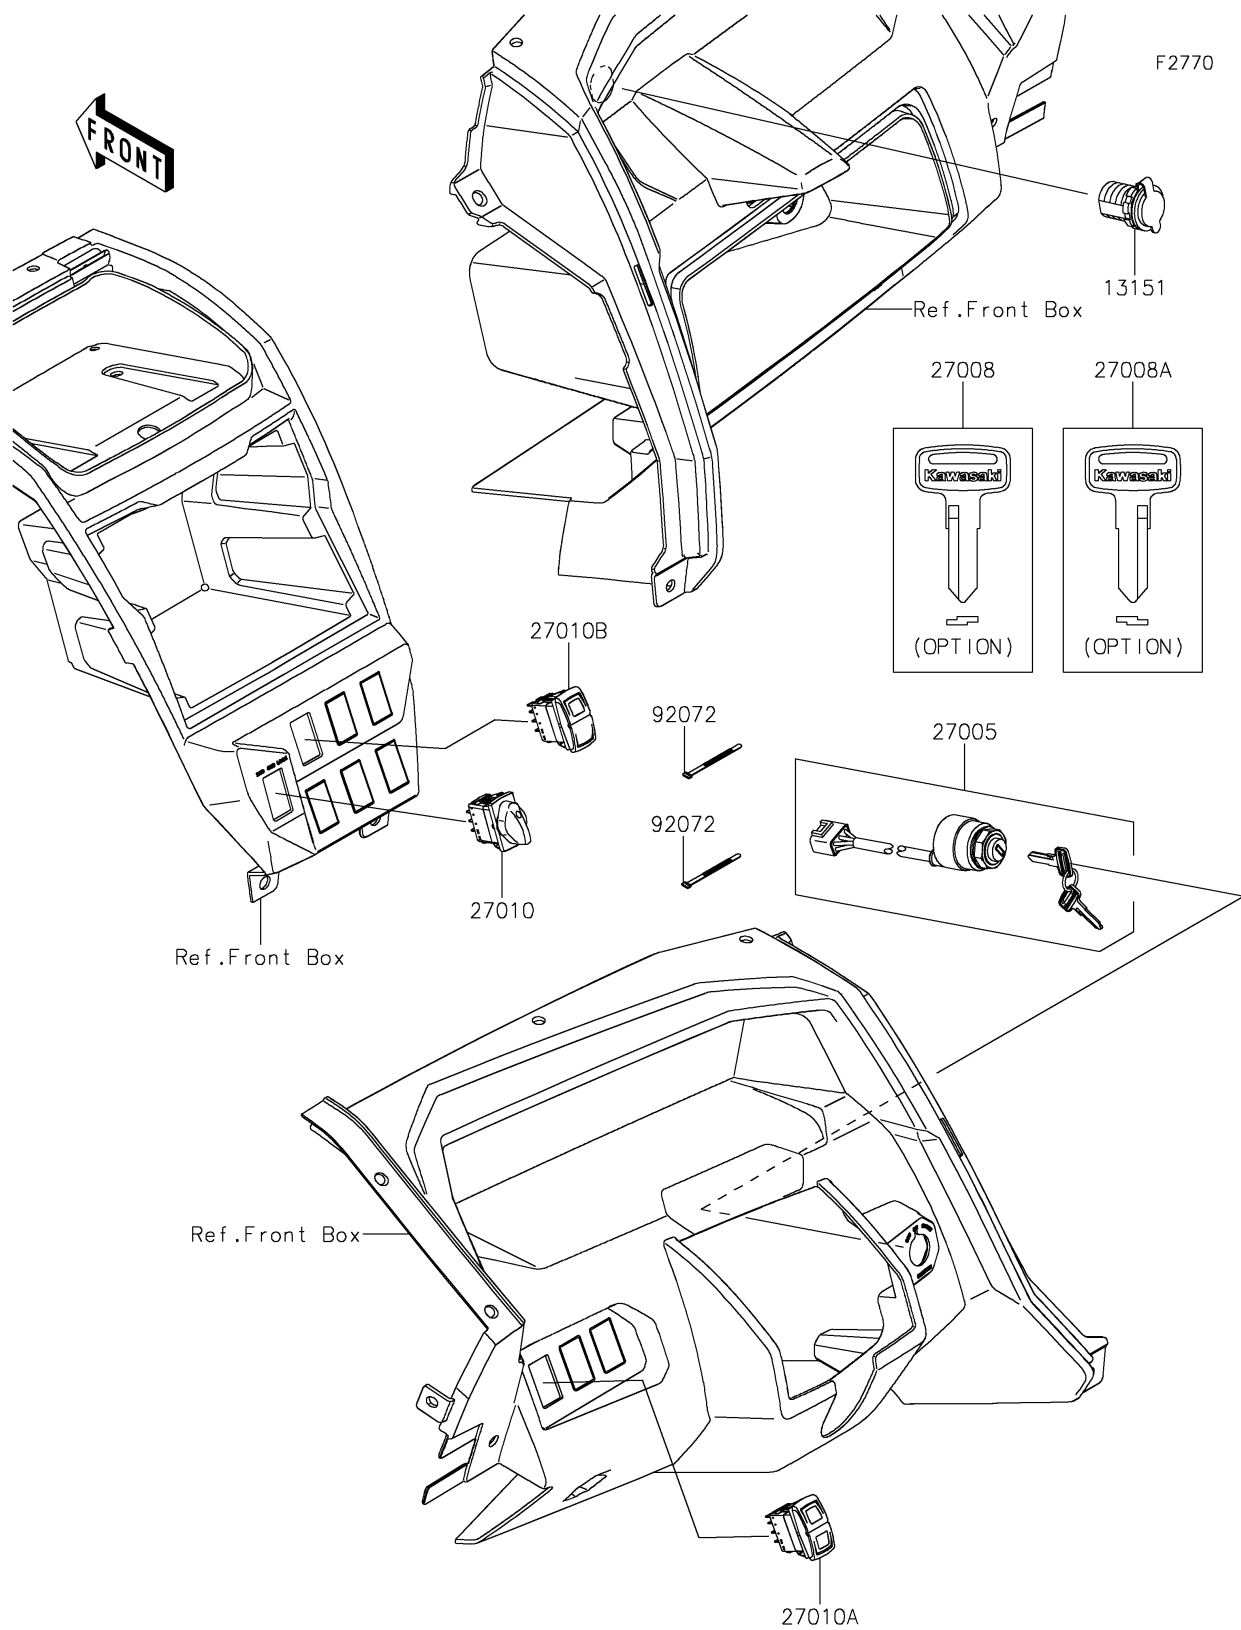

2021 TERYX KRX® 1000 TRAIL EDITION

PARTS DIAGRAM

Ignition Switch

2021 TERYX KRX[®] 1000 TRAIL EDITION

Kawasaki
Let the Good Times Roll[®]

PARTS LIST

Ignition Switch

ITEM NAME	PART NUMBER	QUANTITY
-----------	-------------	----------
