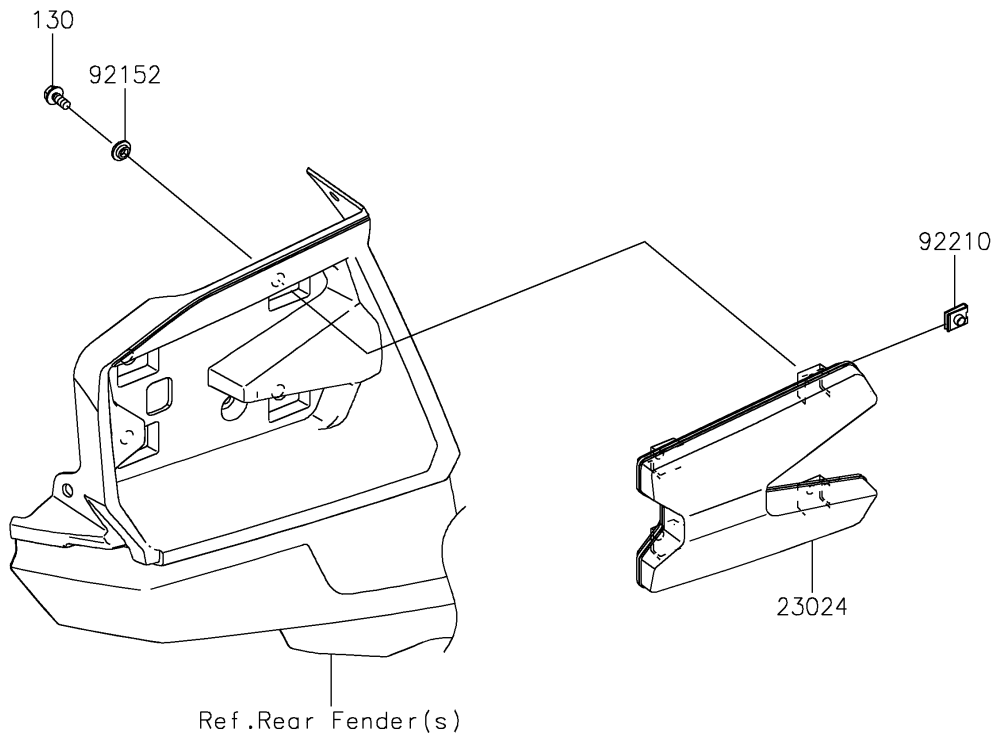

2021 TERYX KRX® 1000 TRAIL EDITION

PARTS DIAGRAM

Taillight(s)

F2720

2021 TERYX KRX® 1000 TRAIL EDITION

Kawasaki
Let the Good Times Roll®

PARTS LIST

Taillight(s)

ITEM NAME

PART NUMBER

QUANTITY
