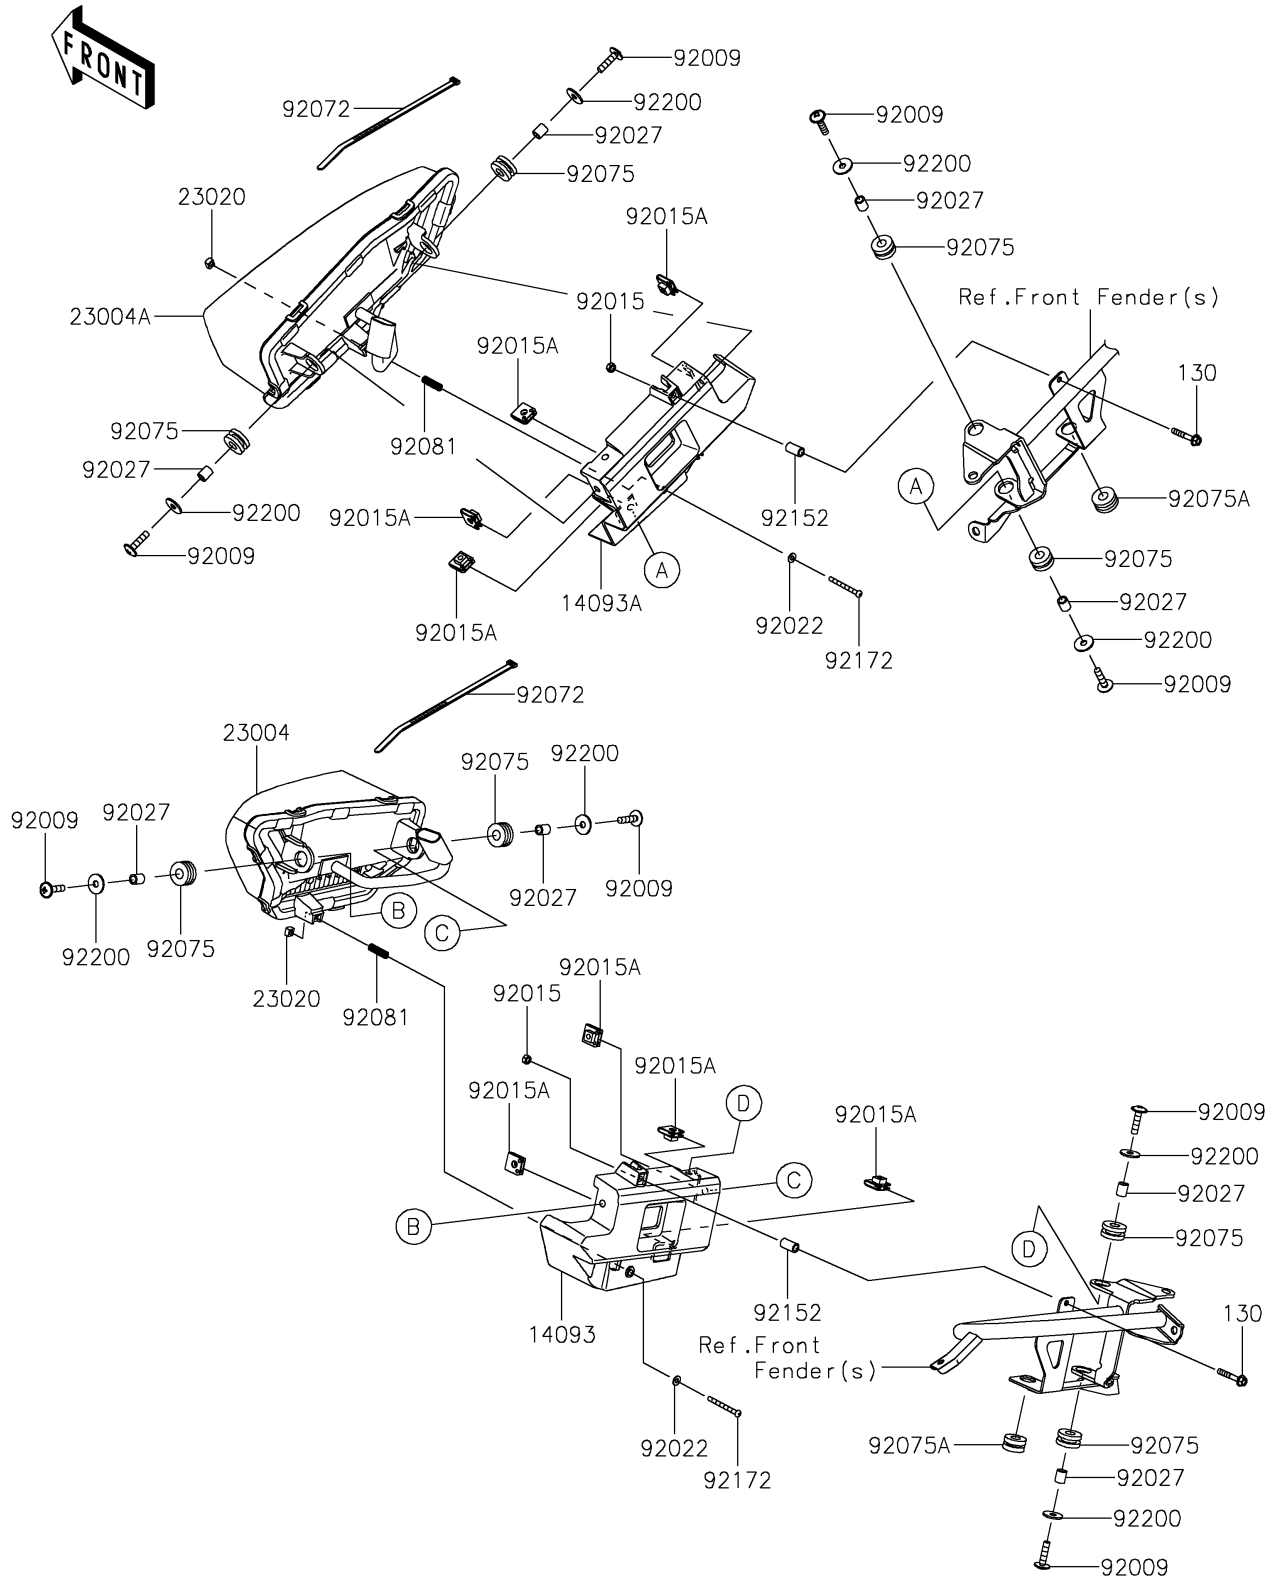

2021 TERYX KRX® 1000 TRAIL EDITION

PARTS DIAGRAM

Headlight(s)

F2710

2021 TERYX KRX[®] 1000 TRAIL EDITION

Kawasaki
Let the Good Times Roll[®]

PARTS LIST

Headlight(s)

ITEM NAME

PART NUMBER

QUANTITY
