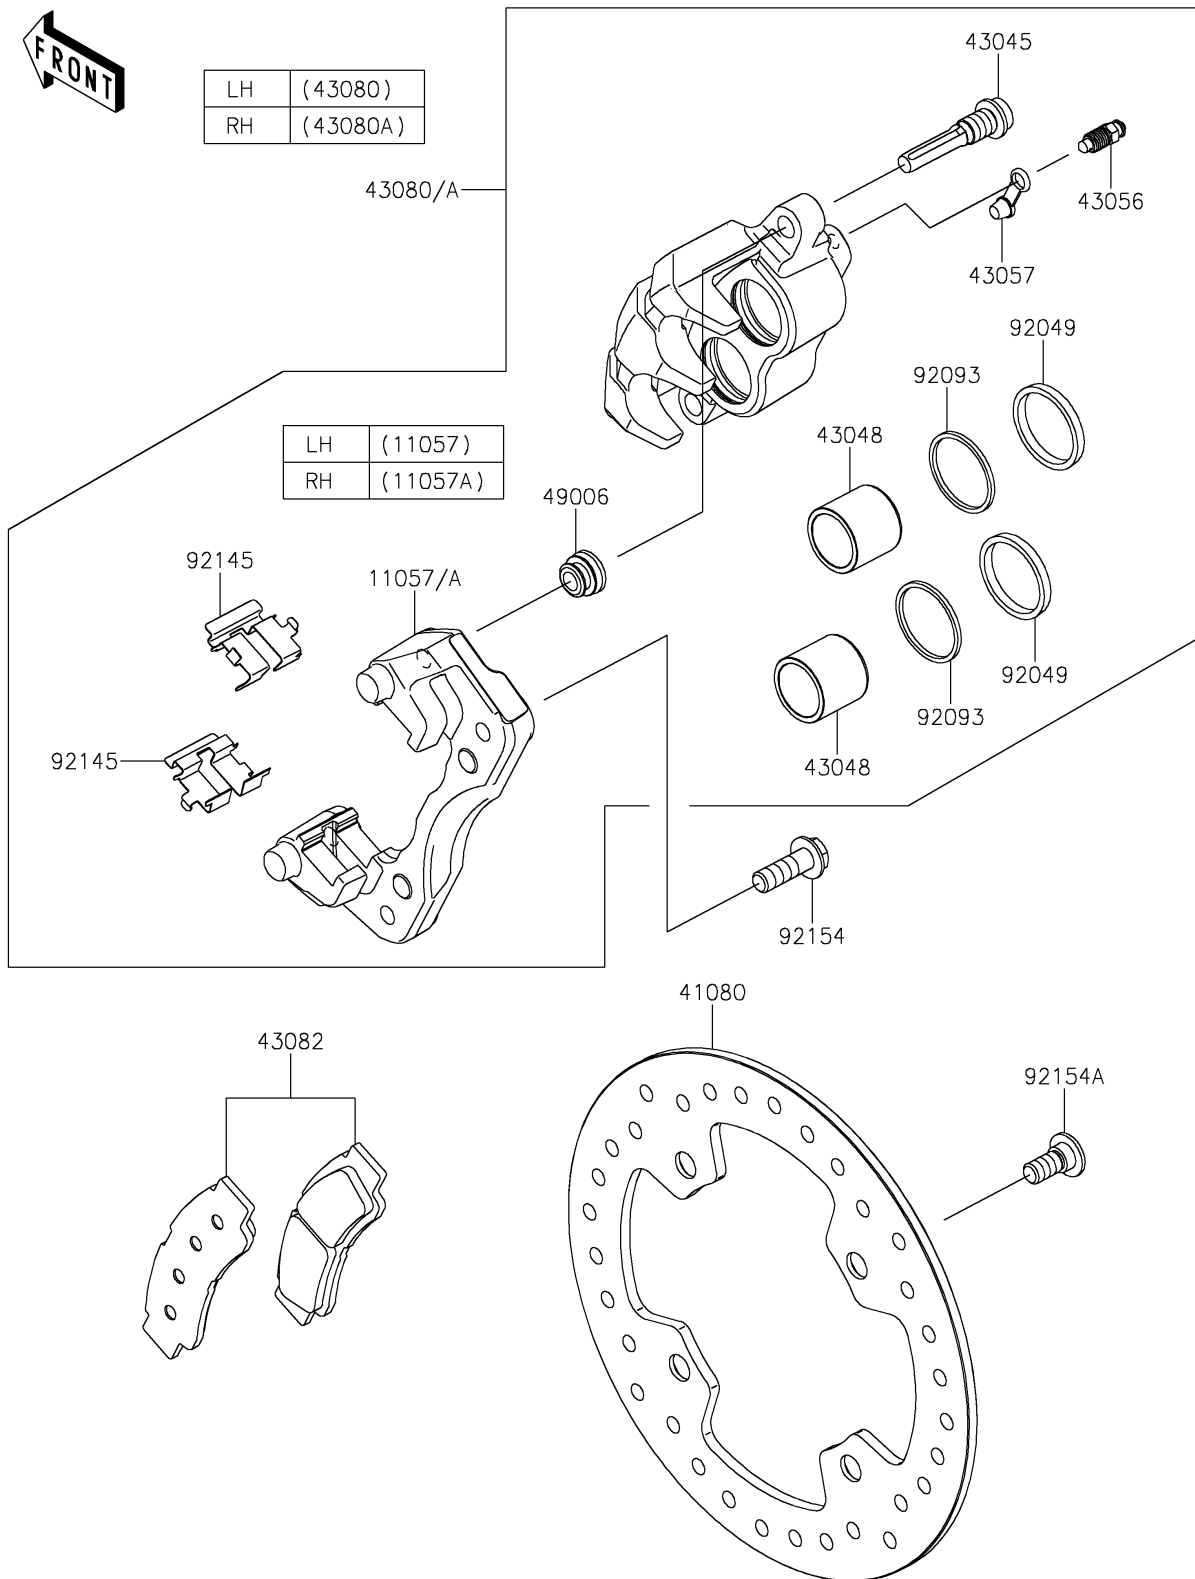

2021 TERYX KRX® 1000 TRAIL EDITION

PARTS DIAGRAM

Front Brake

F2292

2021 TERYX KRX[®] 1000 TRAIL EDITION

Kawasaki
Let the Good Times Roll[®]

PARTS LIST

Front Brake

ITEM NAME	PART NUMBER	QUANTITY
-----------	-------------	----------
