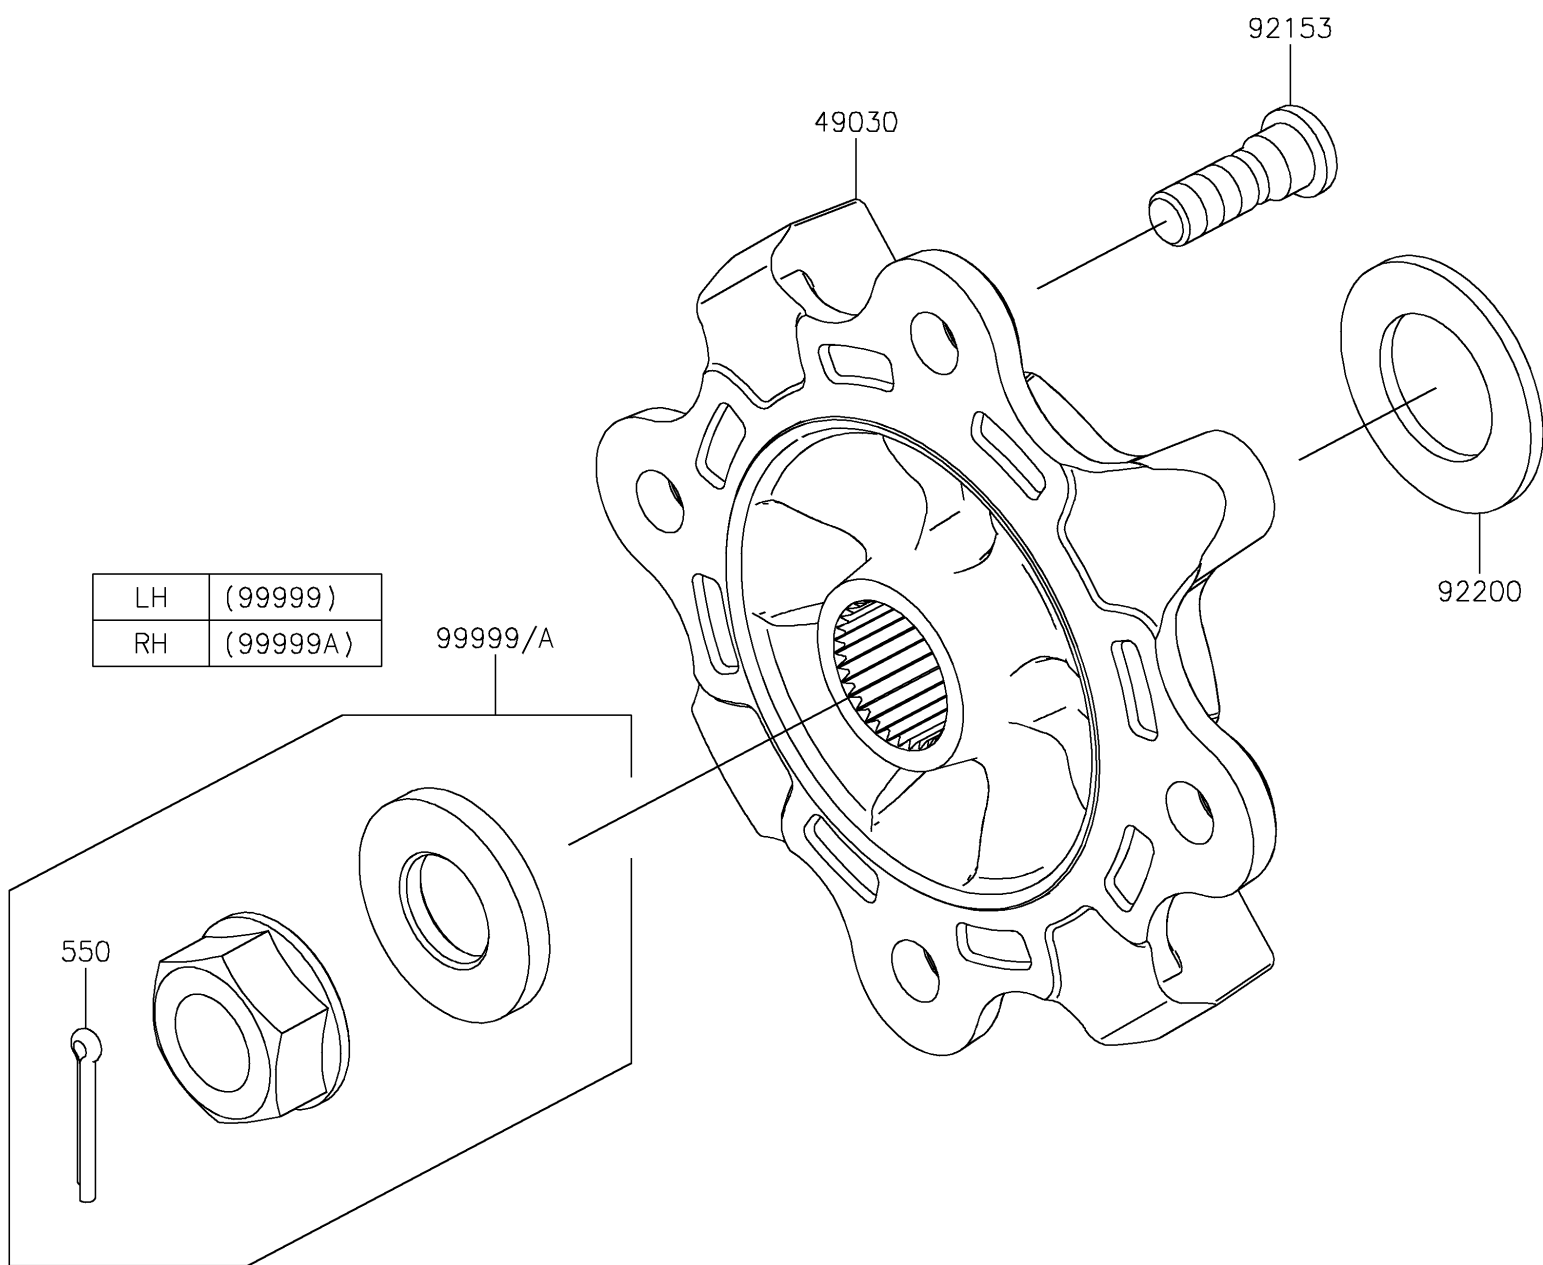

2021 TERYX KRX[®] 1000 TRAIL EDITION

Kawasaki
Let the Good Times Roll[®]

PARTS DIAGRAM

Rear Hubs/Brakes

F2240

2021 TERYX KRX® 1000 TRAIL EDITION

Kawasaki
Let the Good Times Roll®

PARTS LIST

Rear Hubs/Brakes

ITEM NAME	PART NUMBER	QUANTITY
-----------	-------------	----------
