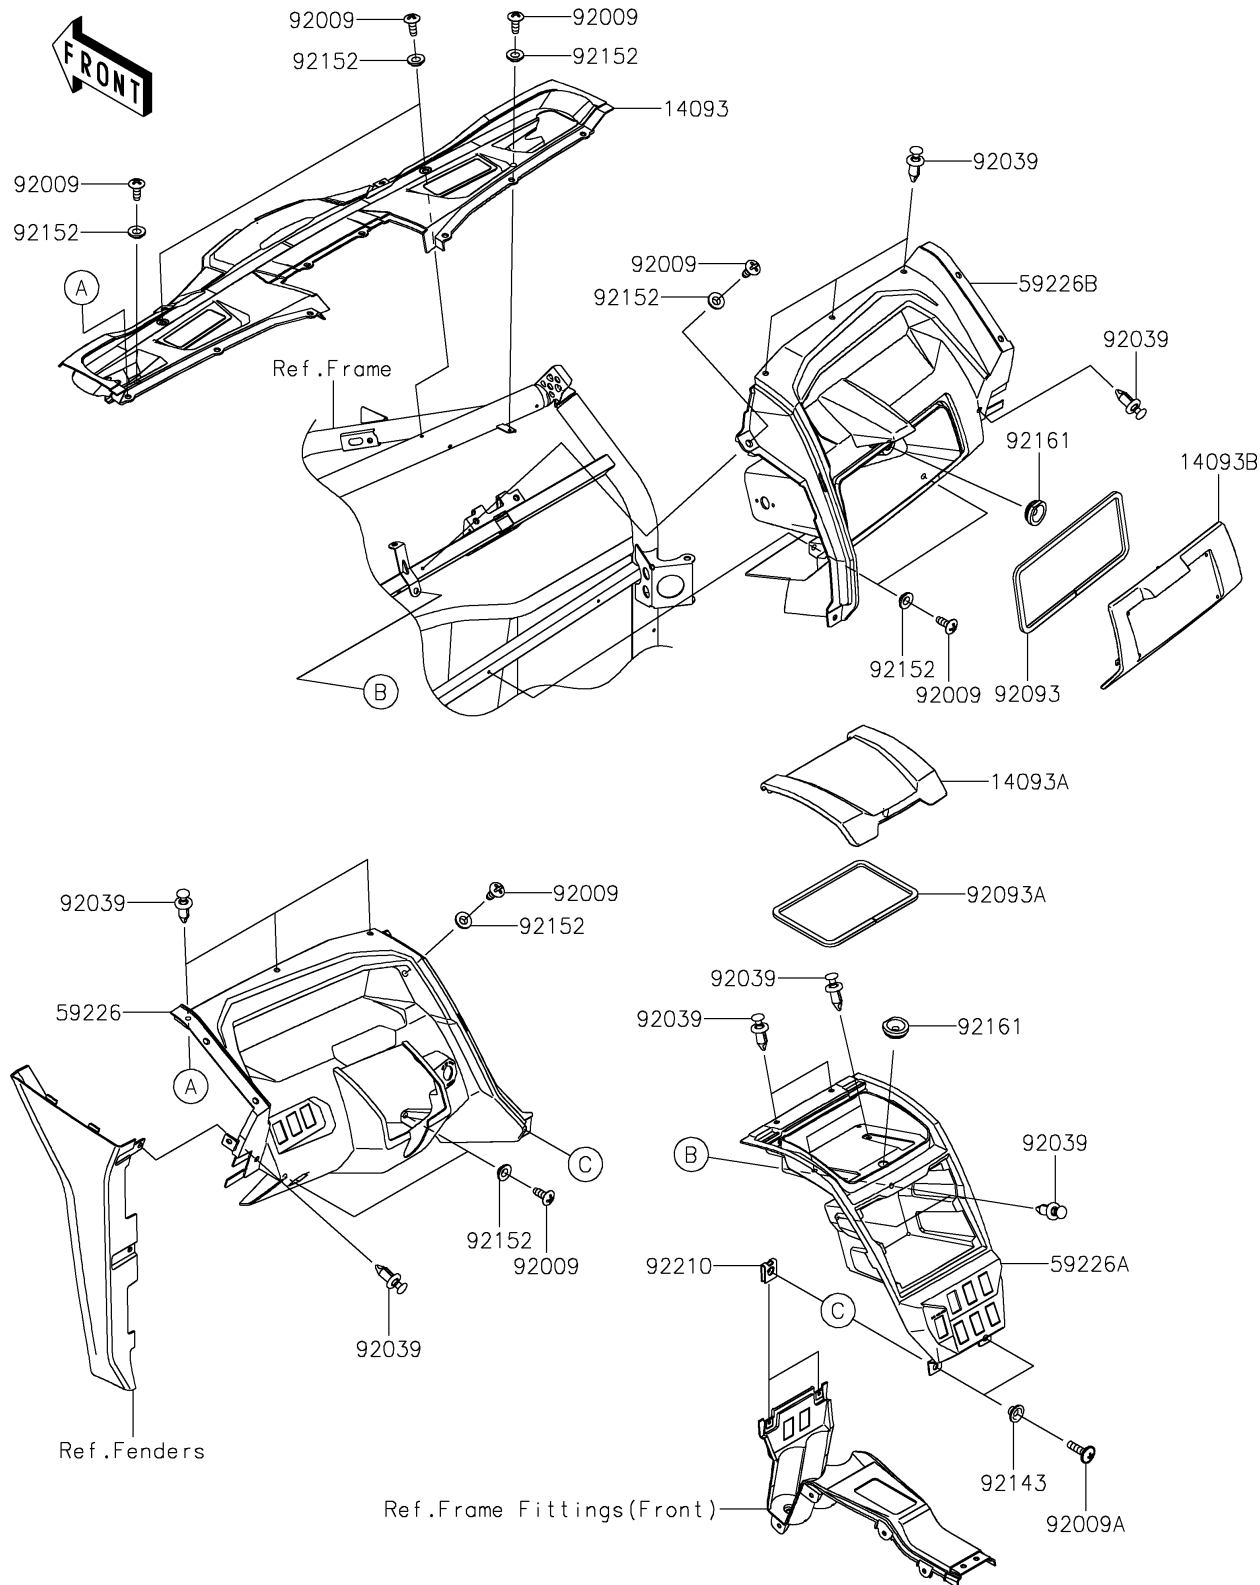

2021 TERYX KRX® 1000 TRAIL EDITION

PARTS DIAGRAM

Front Box

F2135

2021 TERYX KRX® 1000 TRAIL EDITION

Kawasaki
Let the Good Times Roll®

PARTS LIST

Front Box

ITEM NAME	PART NUMBER	QUANTITY
-----------	-------------	----------
