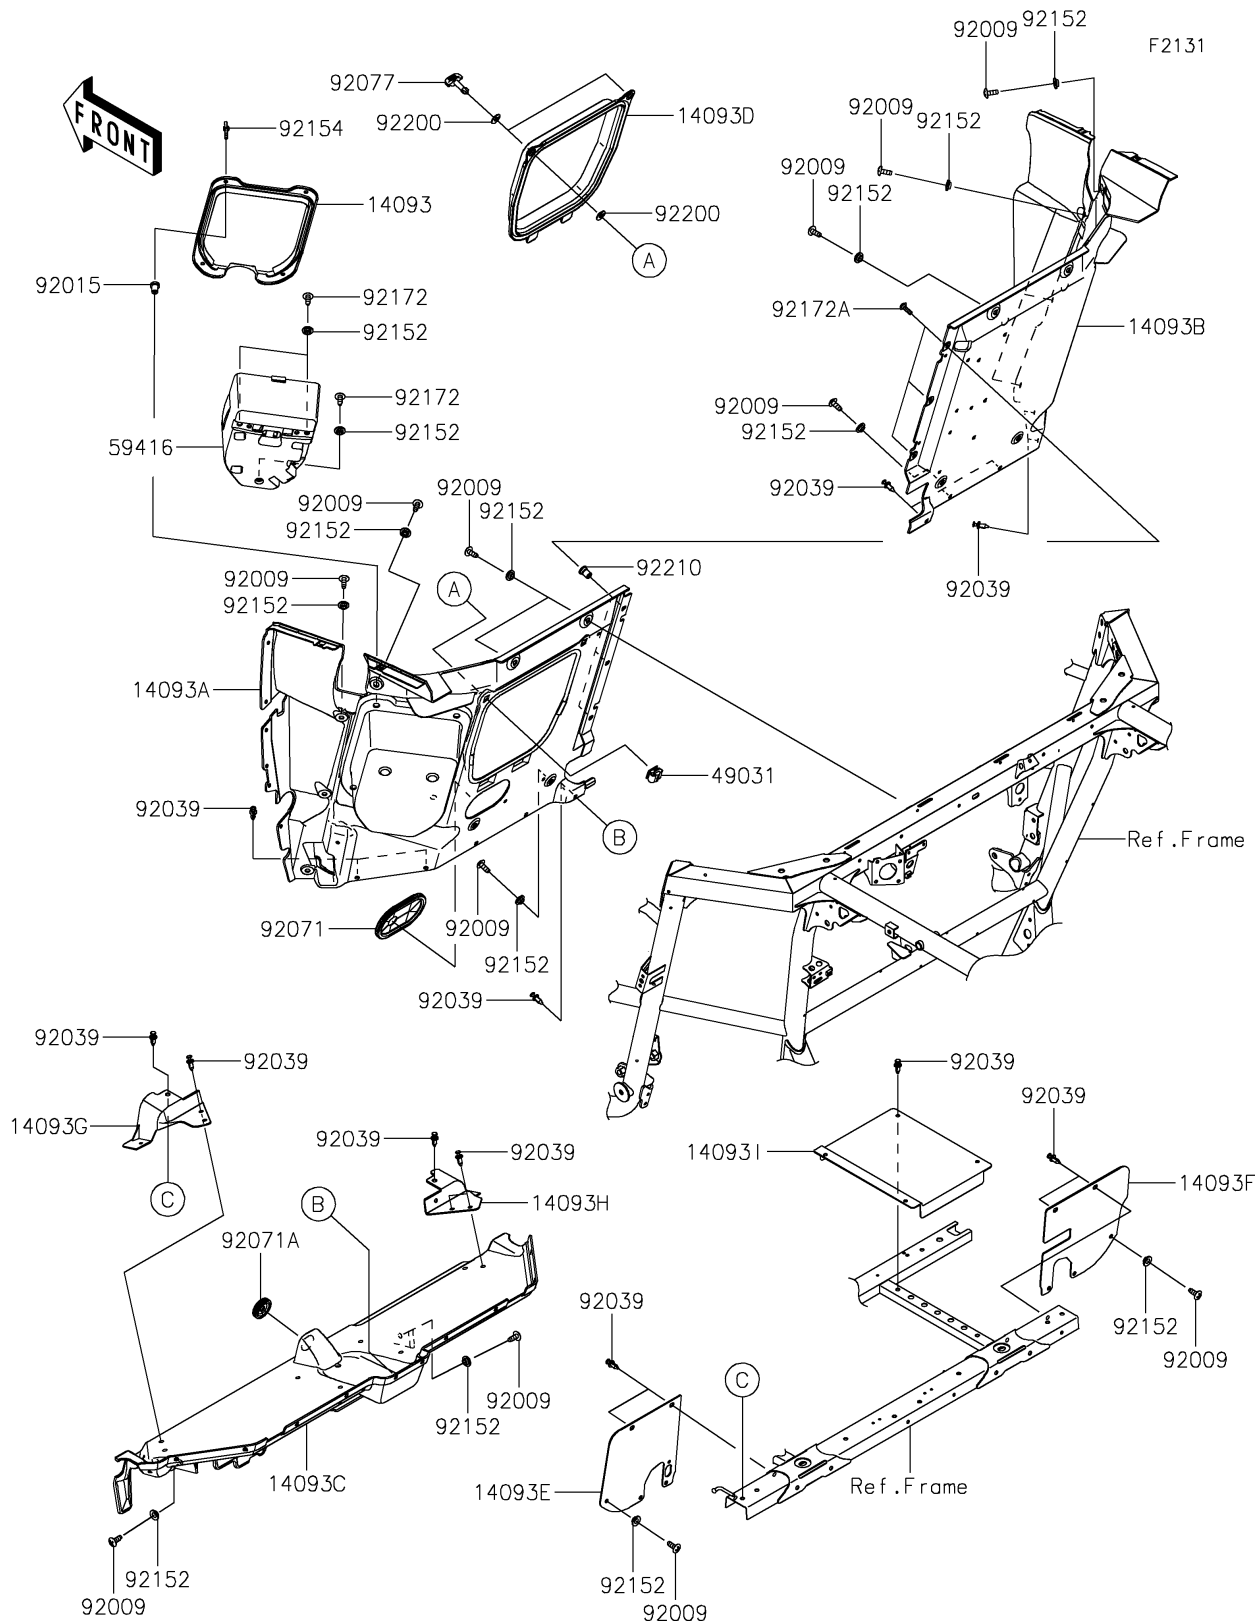

2021 TERYX KRX® 1000 TRAIL EDITION

PARTS DIAGRAM

Frame Fittings(Rear)

2021 TERYX KRX[®] 1000 TRAIL EDITION

PARTS LIST

Frame Fittings(Rear)

ITEM NAME	PART NUMBER	QUANTITY
-----------	-------------	----------
