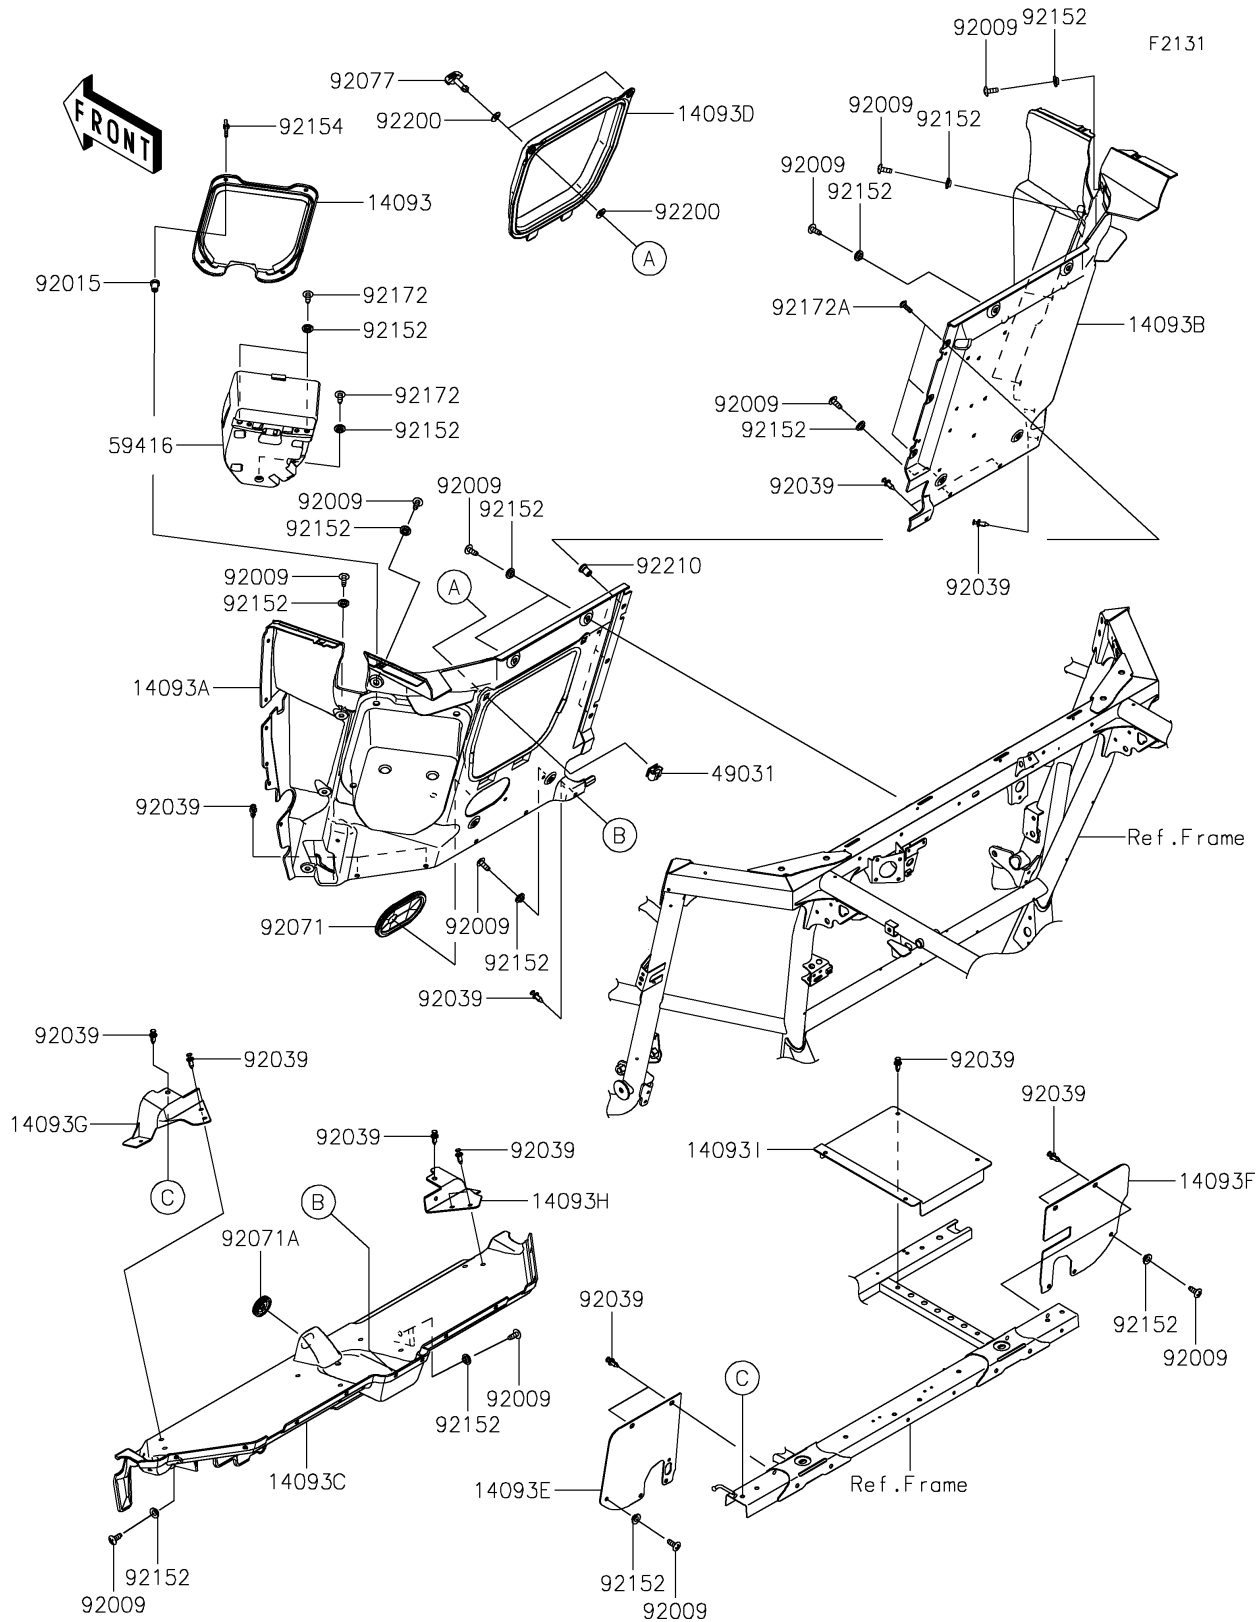

2021 TERYX KRX® 1000

PARTS DIAGRAM

Frame Fittings(Rear)

2021 TERYX KRX[®] 1000

PARTS LIST

Frame Fittings(Rear)

ITEM NAME

PART NUMBER

QUANTITY
