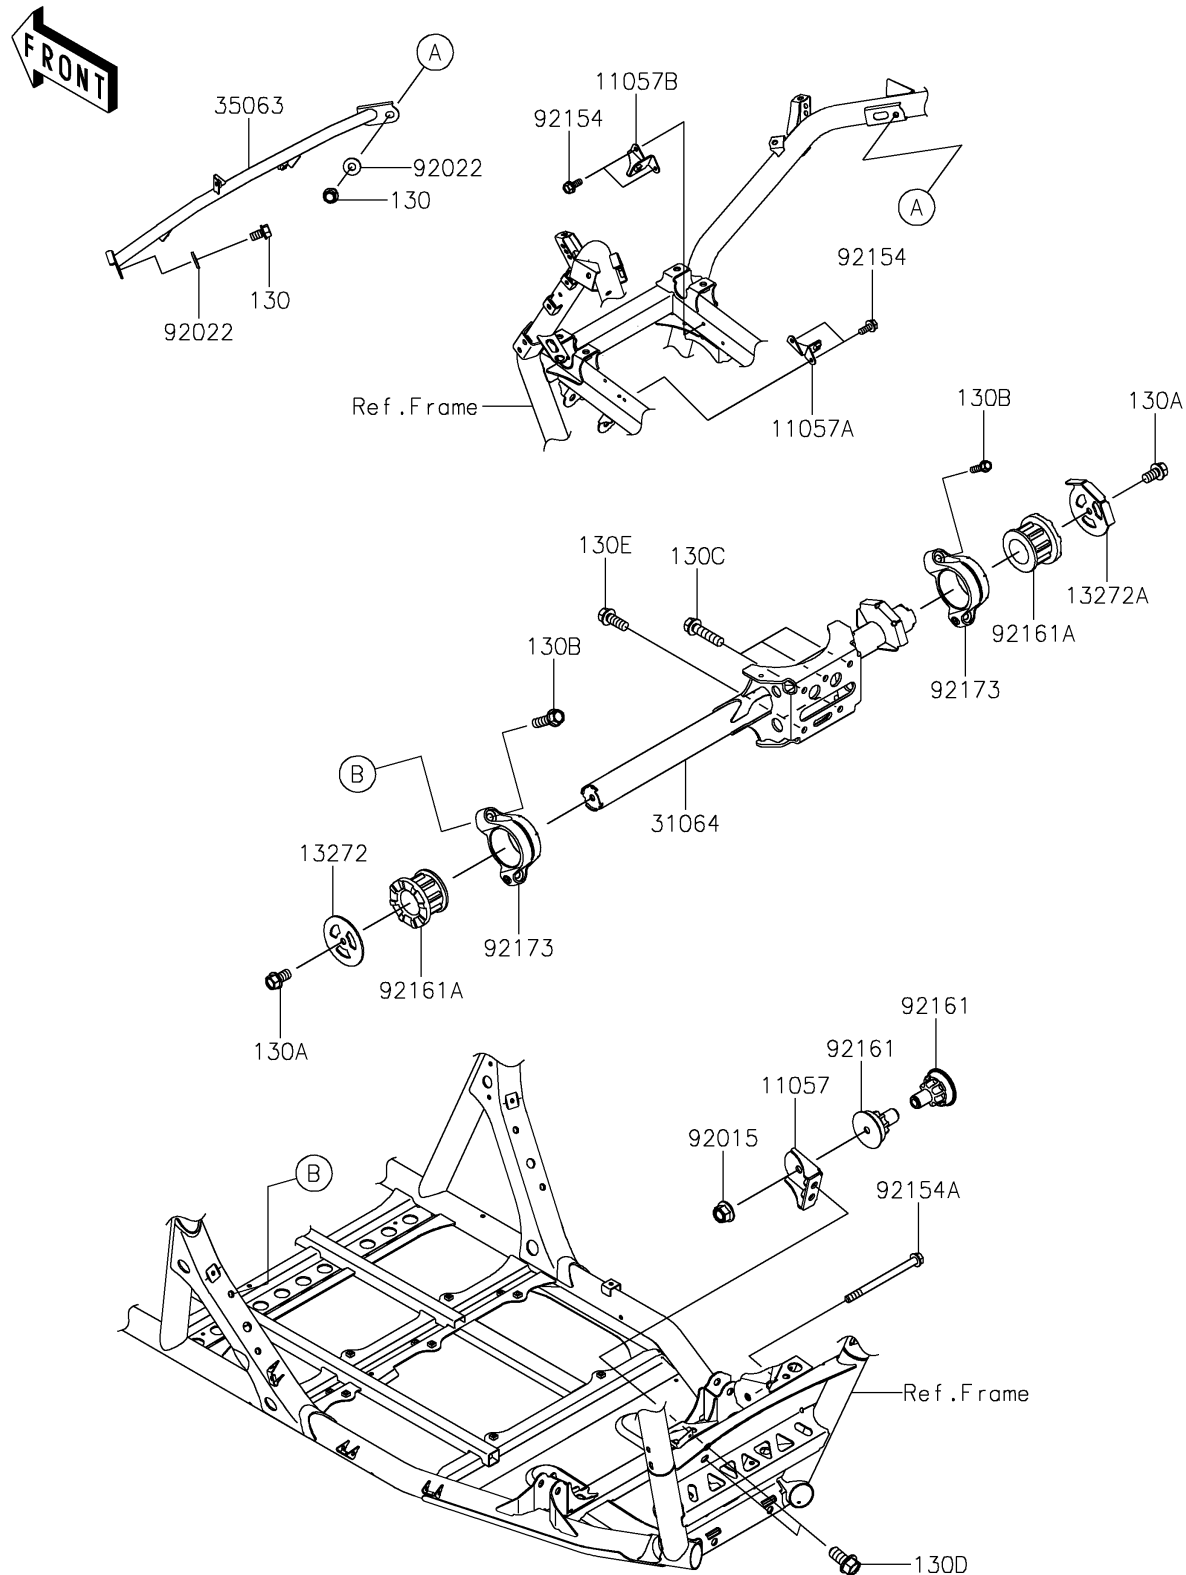

2021 TERYX KRX® 1000 TRAIL EDITION

PARTS DIAGRAM

Engine Mount

F2122

2021 TERYX KRX® 1000 TRAIL EDITION

Kawasaki
Let the Good Times Roll®

PARTS LIST

Engine Mount

ITEM NAME	PART NUMBER	QUANTITY
-----------	-------------	----------
