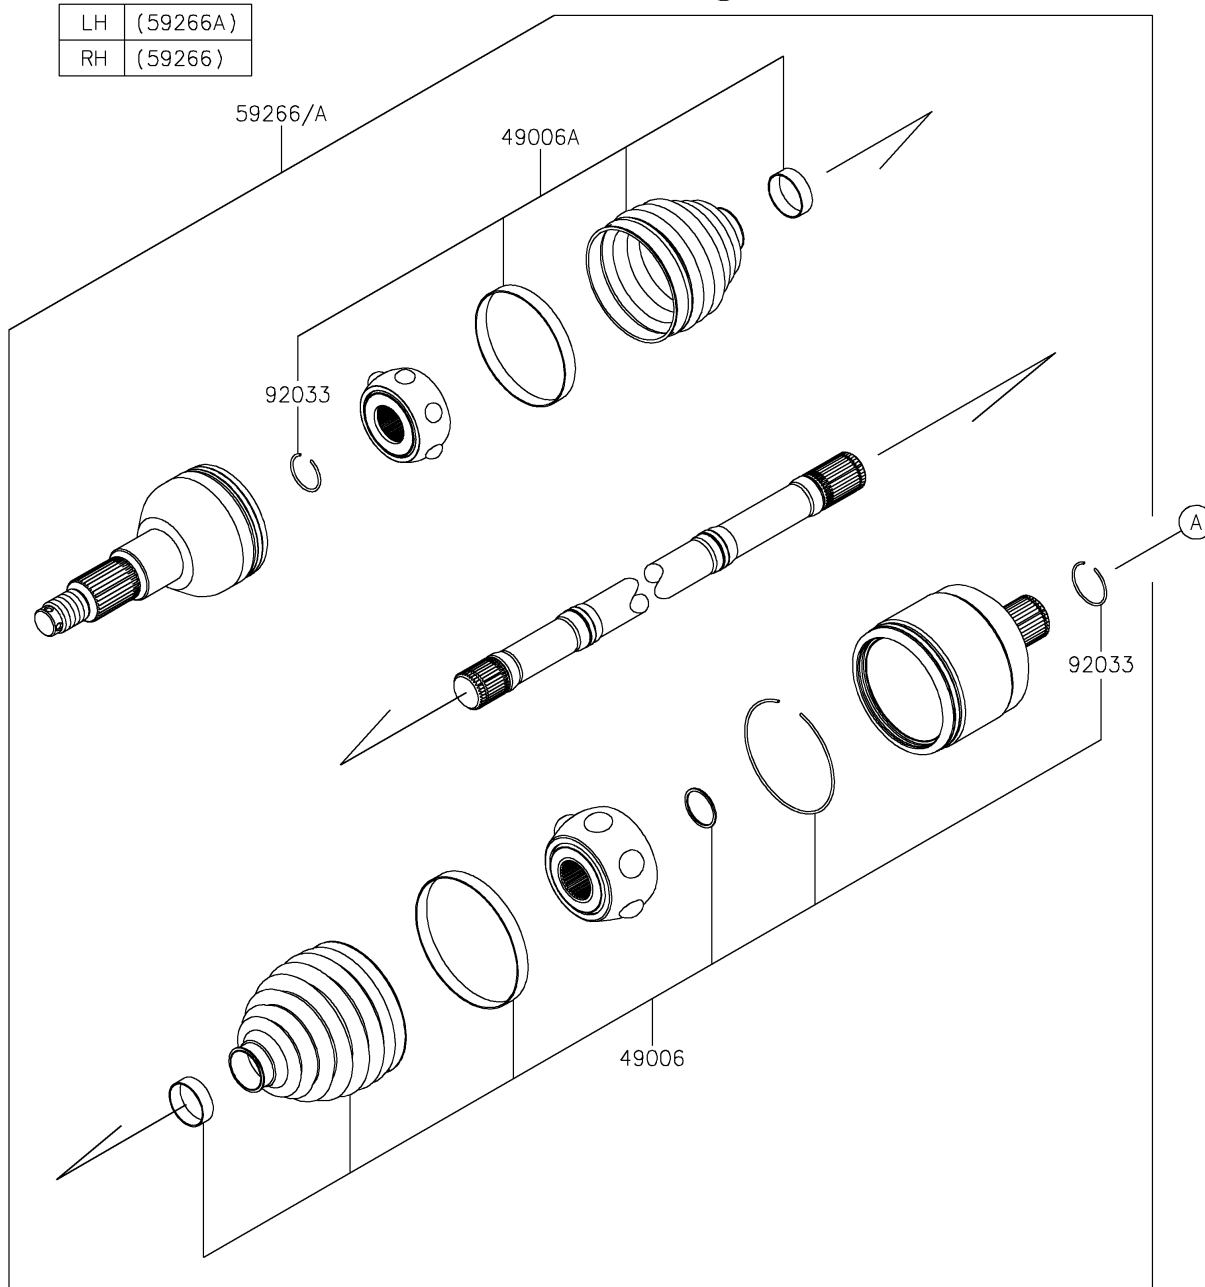

2021 TERYX KRX® 1000 TRAIL EDITION

PARTS DIAGRAM

Drive Shaft-Rear

LH	(59266A)
RH	(59266)

2021 TERYX KRX[®] 1000 TRAIL EDITION

Kawasaki
Let the Good Times Roll[®]

PARTS LIST

Drive Shaft-Rear

ITEM NAME	PART NUMBER	QUANTITY
-----------	-------------	----------
