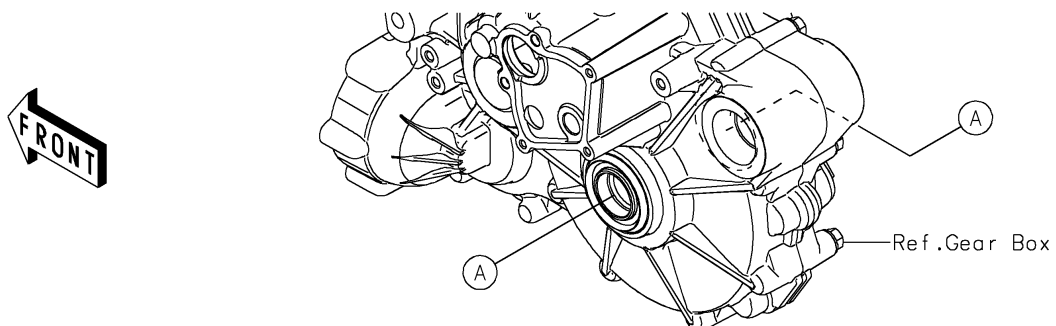

2021 TERYX KRX® 1000 TRAIL EDITION

PARTS DIAGRAM

Drive Shaft-Rear

LH	(59266A)
RH	(59266)

2021 TERYX KRX[®] 1000 TRAIL EDITION

Kawasaki
Let the Good Times Roll[®]

PARTS LIST

Drive Shaft-Rear