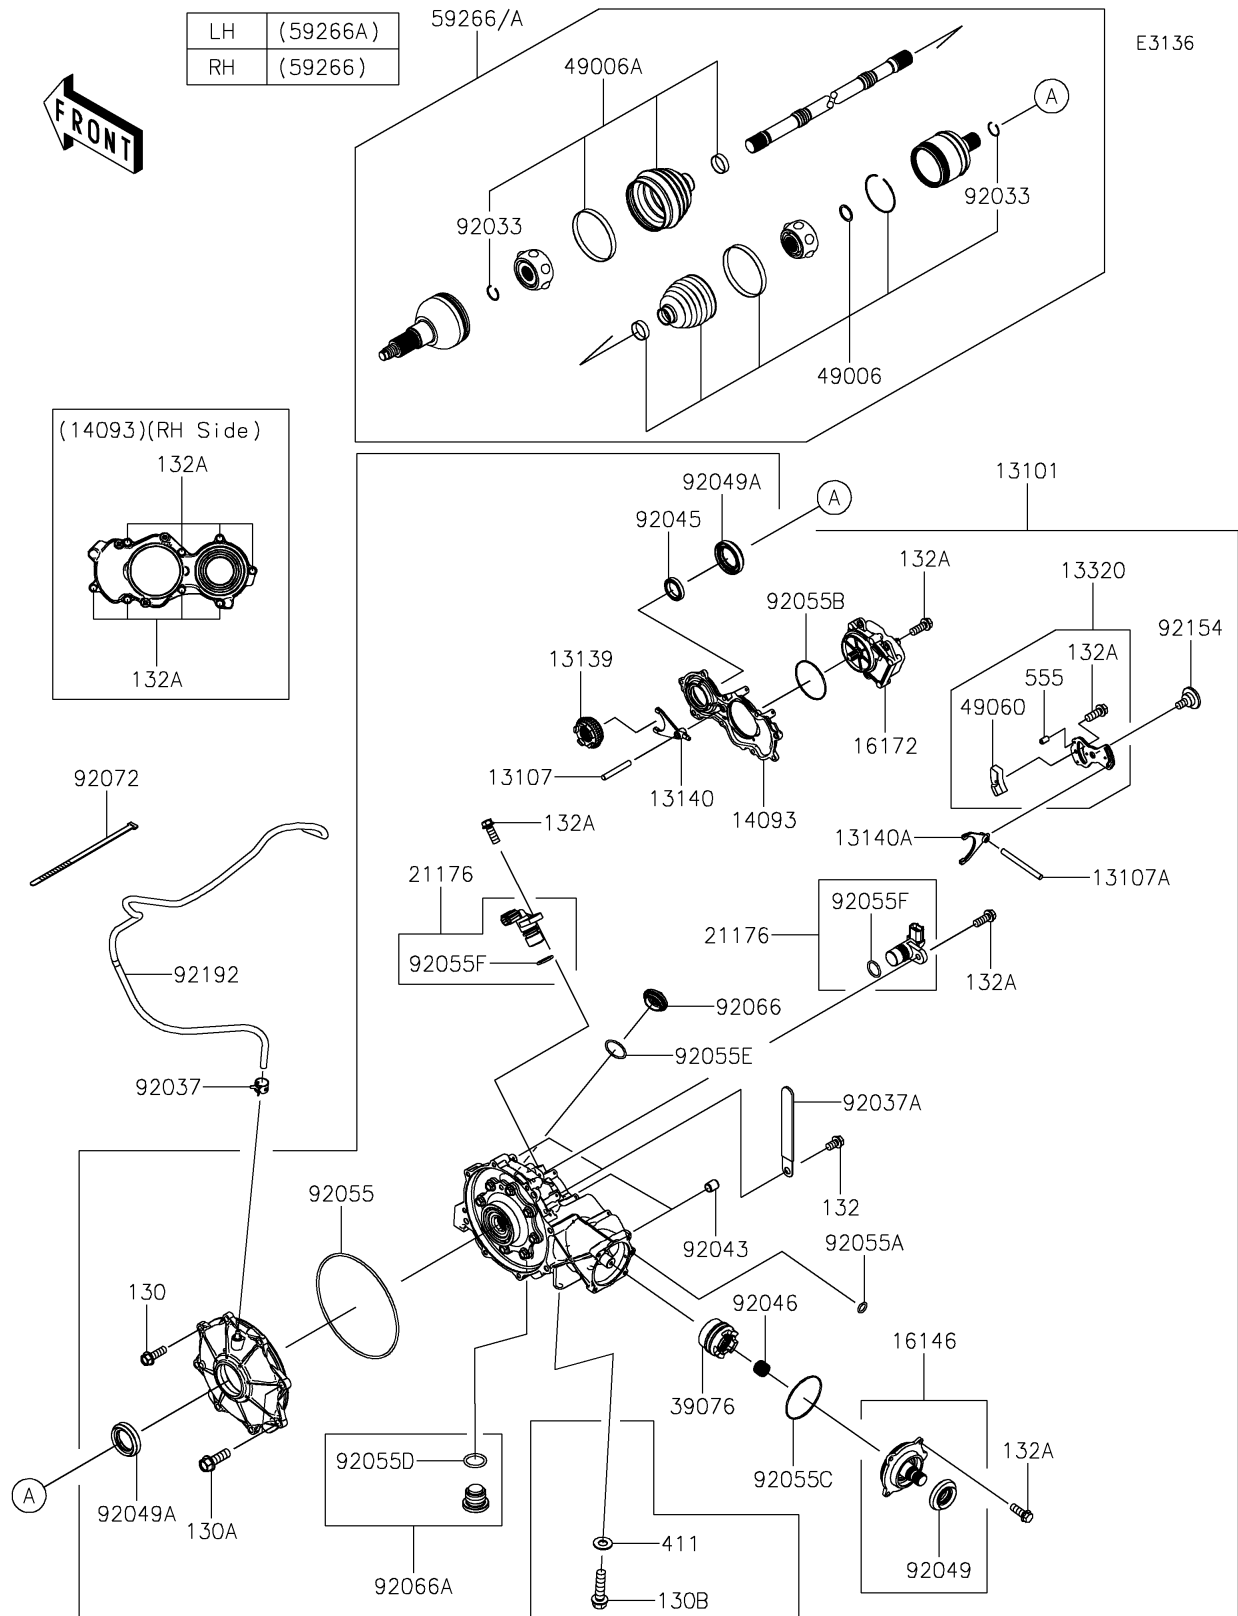

2021 TERYX KRX® 1000 TRAIL EDITION

PARTS DIAGRAM

Drive Shaft-Front

2021 TERYX KRX[®] 1000 TRAIL EDITION

Kawasaki
Let the Good Times Roll[®]

PARTS LIST

Drive Shaft-Front

ITEM NAME	PART NUMBER	QUANTITY
-----------	-------------	----------
