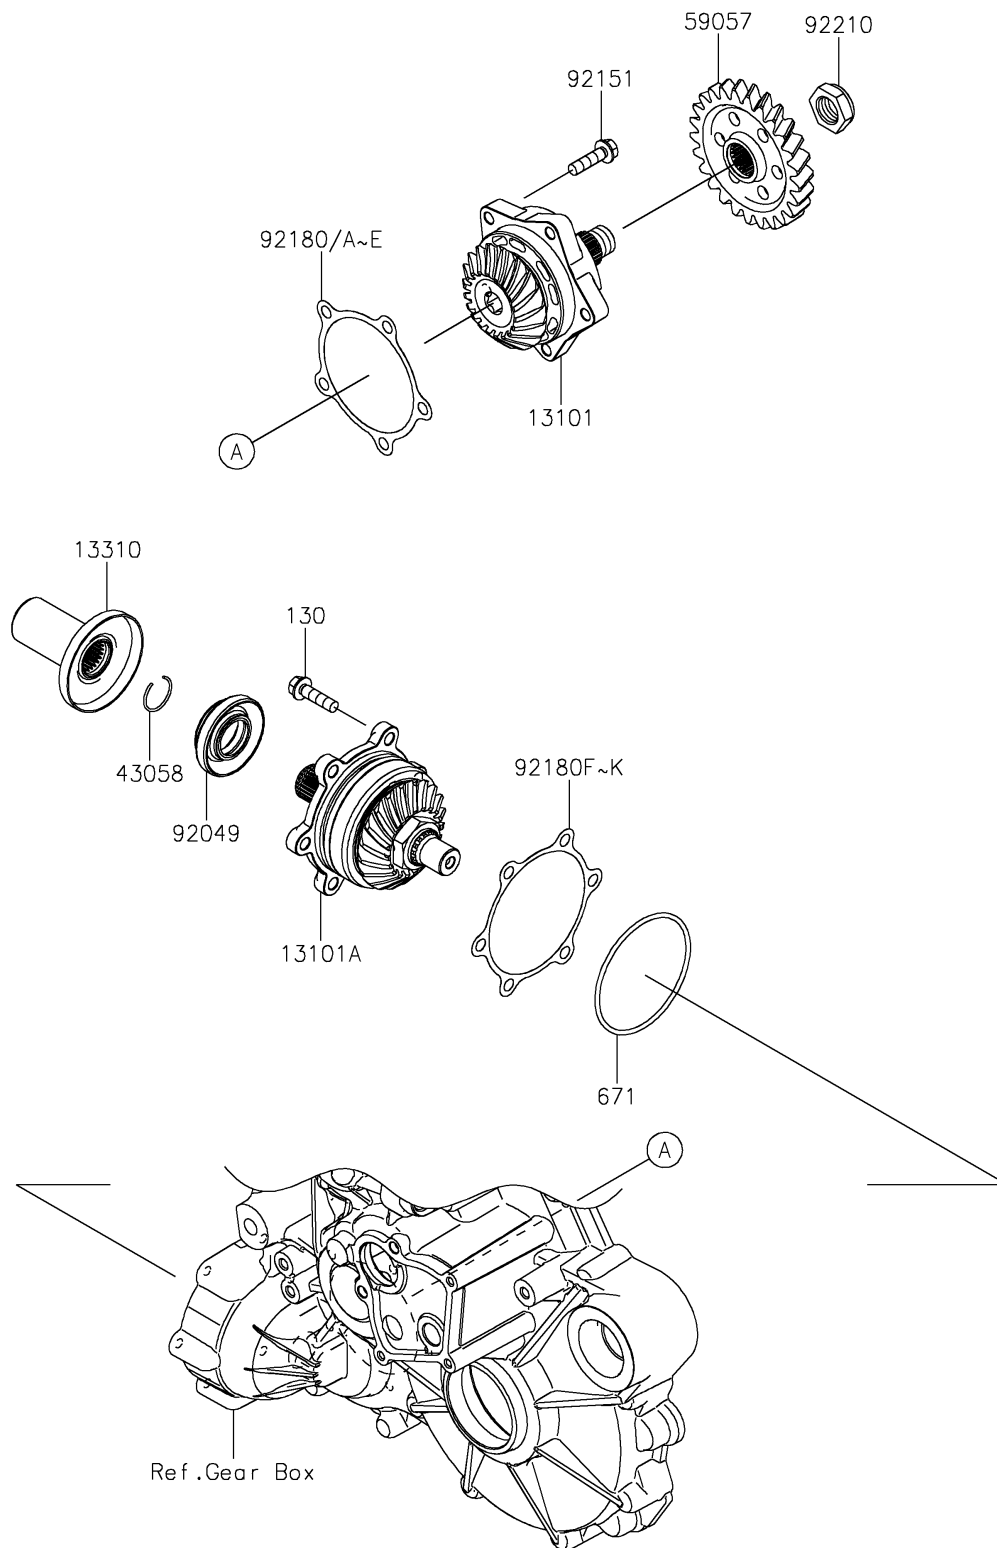

2021 TERYX KRX® 1000 TRAIL EDITION

PARTS DIAGRAM

Bevel Gear

E3130

2021 TERYX KRX® 1000 TRAIL EDITION

Kawasaki
Let the Good Times Roll®

PARTS LIST

Bevel Gear

ITEM NAME	PART NUMBER	QUANTITY
-----------	-------------	----------
