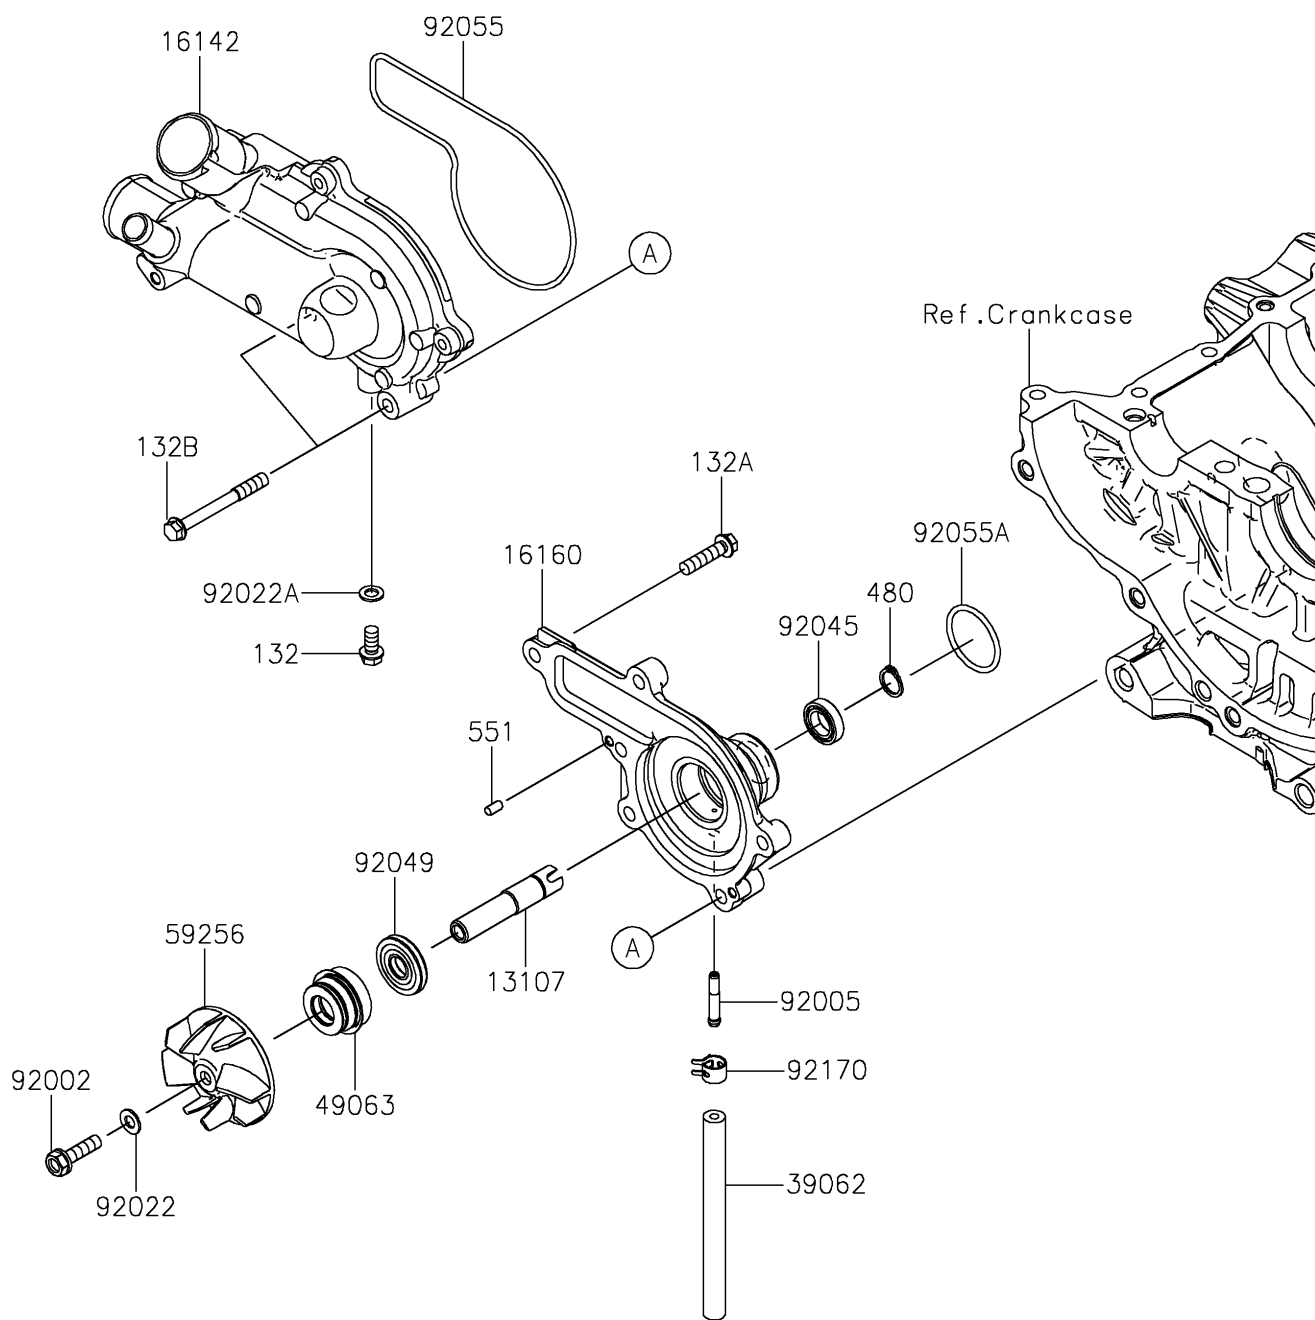

2021 TERYX KRX® 1000 TRAIL EDITION

PARTS DIAGRAM

Water Pump

E3031

2021 TERYX KRX® 1000 TRAIL EDITION

Kawasaki
Let the Good Times Roll®

PARTS LIST

Water Pump

ITEM NAME	PART NUMBER	QUANTITY
-----------	-------------	----------
