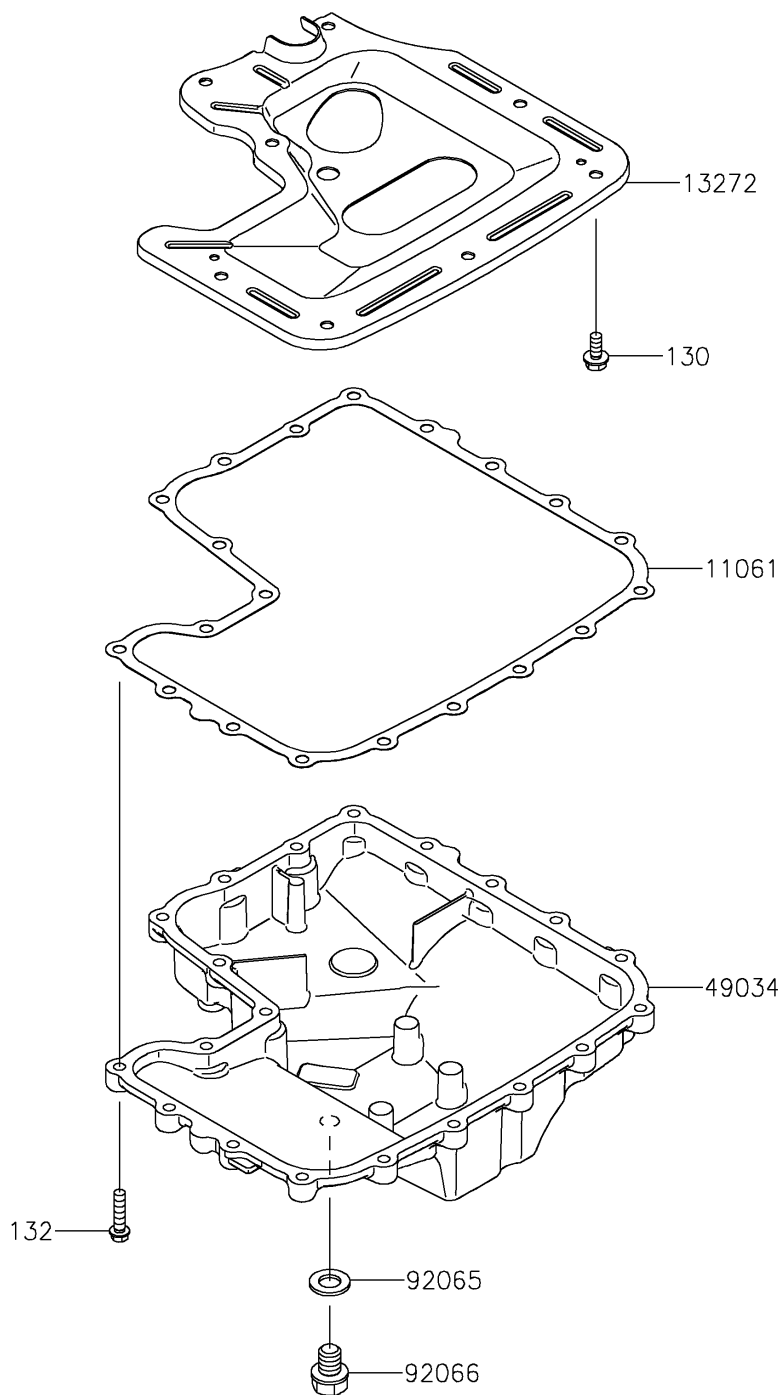

2021 TERYX KRX® 1000 TRAIL EDITION

PARTS DIAGRAM

Oil Pan

E1434

2021 TERYX KRX[®] 1000 TRAIL EDITION

Kawasaki
Let the Good Times Roll[®]

PARTS LIST

Oil Pan

ITEM NAME	PART NUMBER	QUANTITY
-----------	-------------	----------
