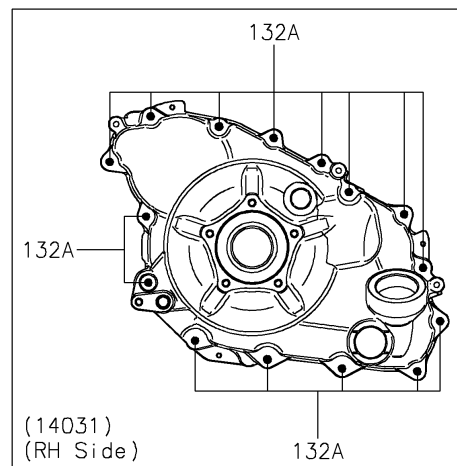

2021 TERYX KRX® 1000 TRAIL EDITION

PARTS DIAGRAM

Engine Cover(s)

E1431

2021 TERYX KRX[®] 1000 TRAIL EDITION

Kawasaki
Let the Good Times Roll[®]

PARTS LIST

Engine Cover(s)

ITEM NAME	PART NUMBER	QUANTITY
-----------	-------------	----------
