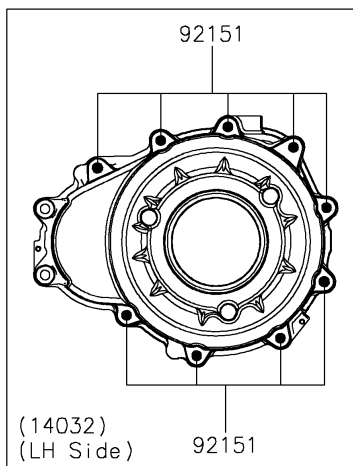

2021 TERYX KRX® 1000 TRAIL EDITION

PARTS DIAGRAM

Engine Cover(s)

E1431

2021 TERYX KRX[®] 1000 TRAIL EDITION

Kawasaki
Let the Good Times Roll[®]

PARTS LIST

Engine Cover(s)

ITEM NAME	PART NUMBER	QUANTITY
-----------	-------------	----------
