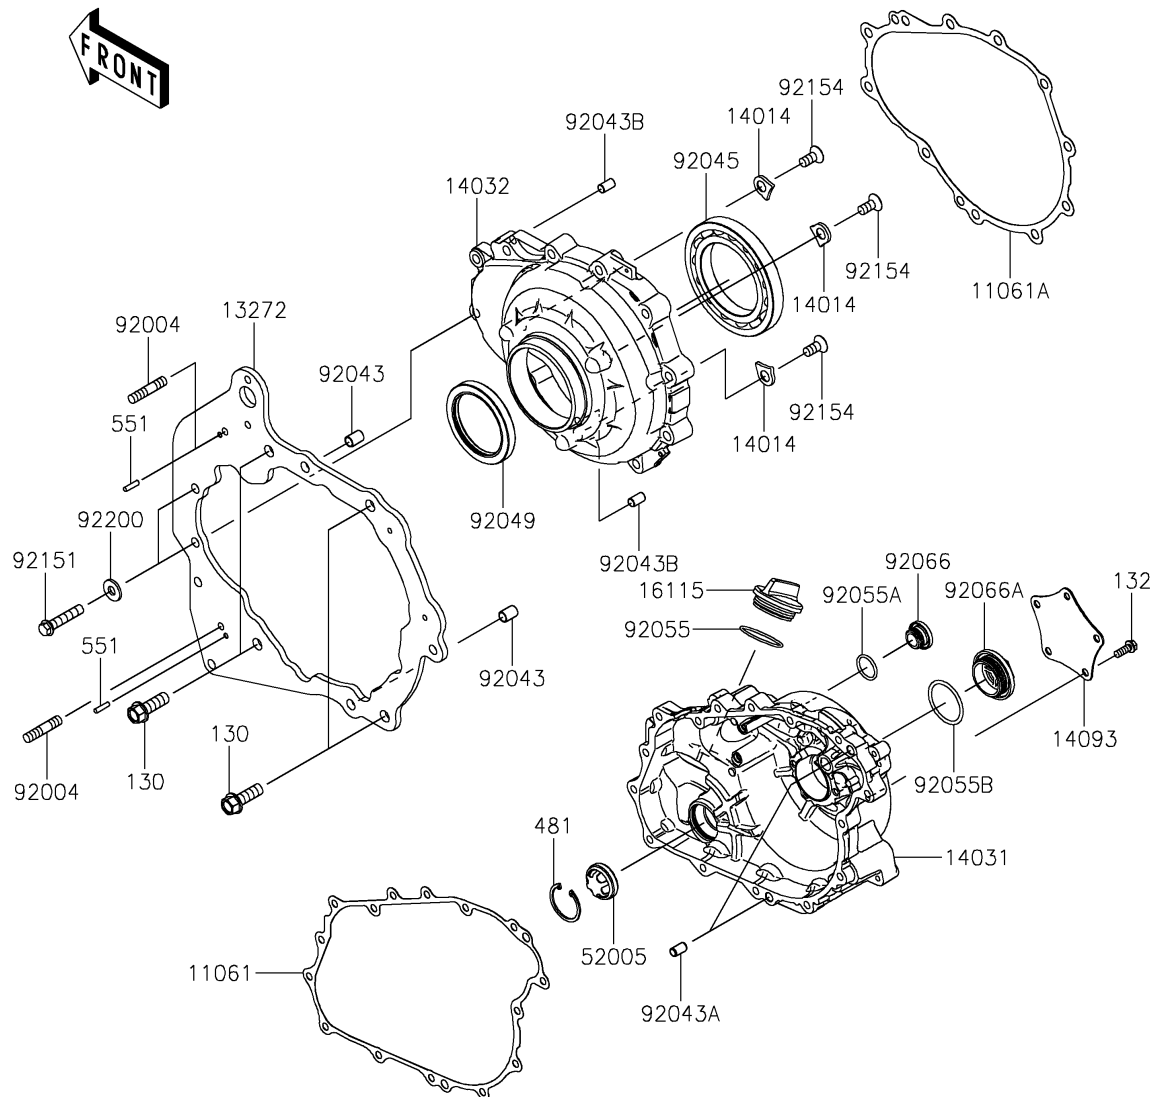

2021 TERYX KRX® 1000 TRAIL EDITION

PARTS DIAGRAM

Engine Cover(s)

E1431

2021 TERYX KRX[®] 1000 TRAIL EDITION

Kawasaki
Let the Good Times Roll[®]

PARTS LIST

Engine Cover(s)

ITEM NAME	PART NUMBER	QUANTITY
-----------	-------------	----------
