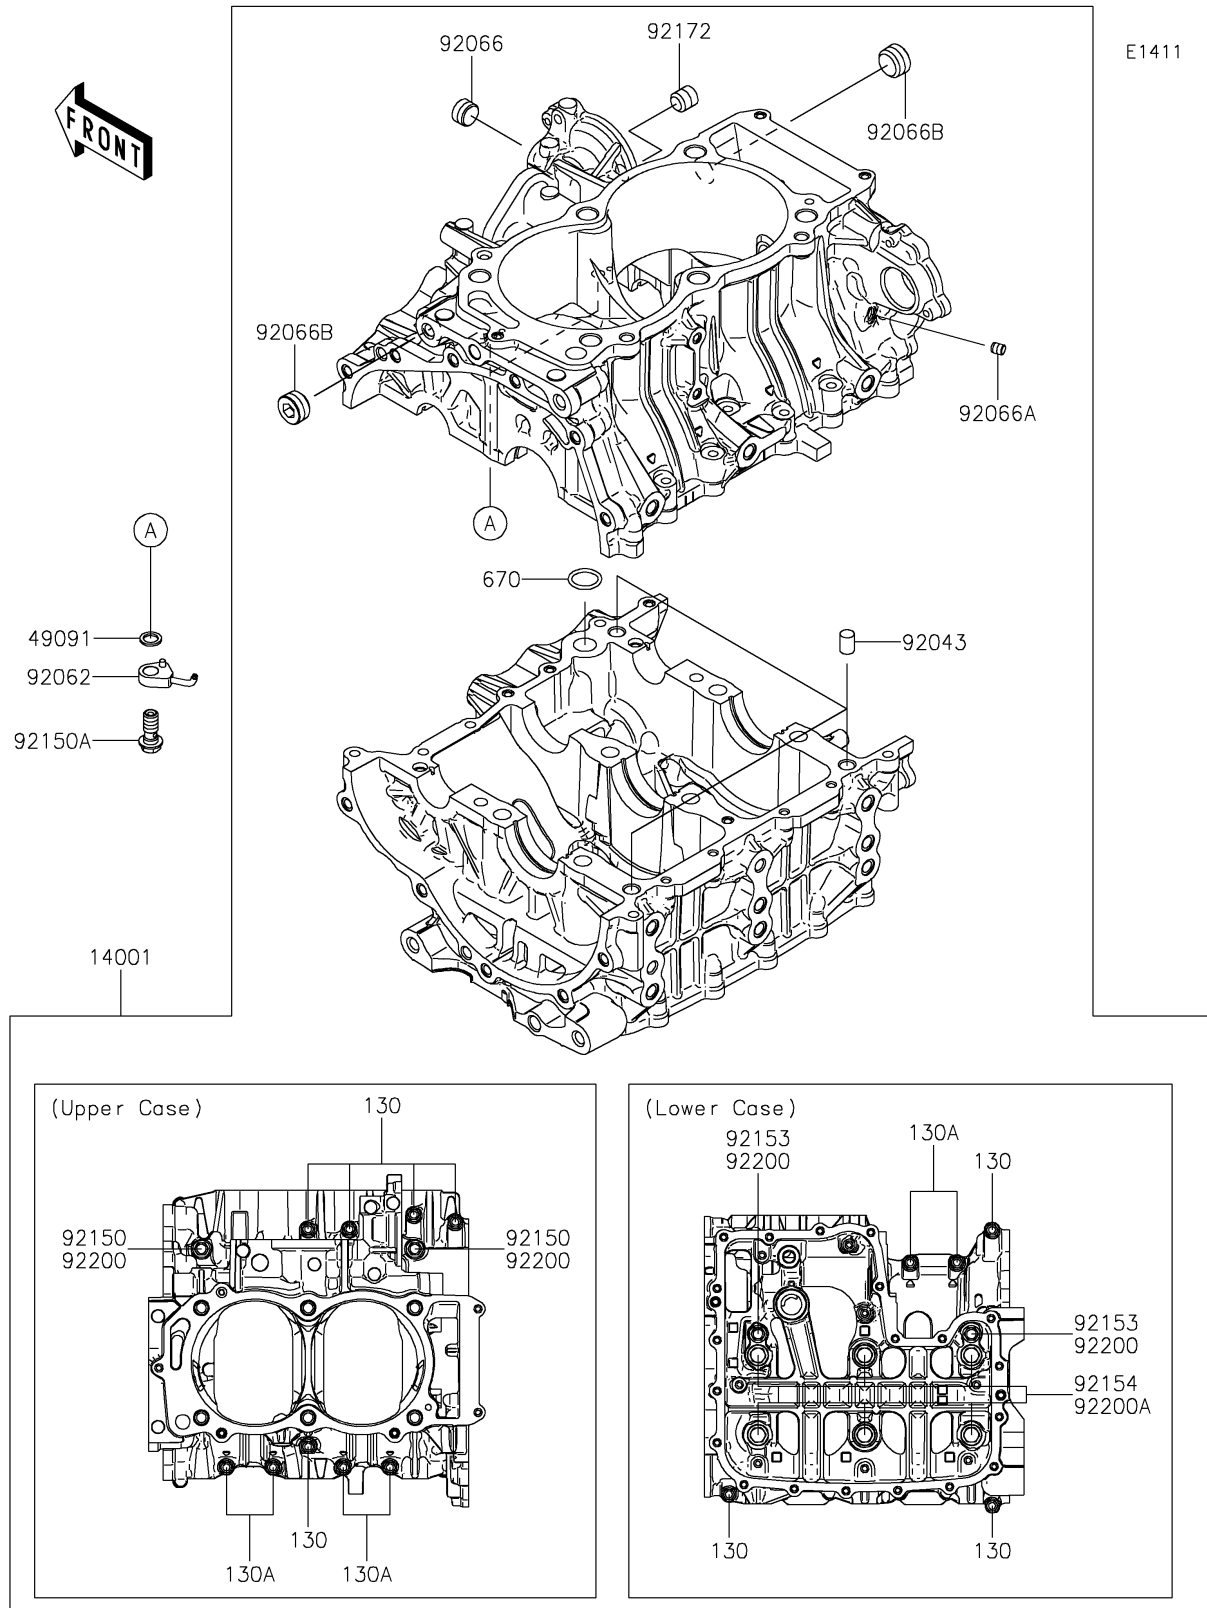

2021 TERYX KRX® 1000 TRAIL EDITION

PARTS DIAGRAM

Crankcase

2021 TERYX KRX® 1000 TRAIL EDITION

Kawasaki
Let the Good Times Roll®

PARTS LIST

Crankcase

ITEM NAME	PART NUMBER	QUANTITY
-----------	-------------	----------
