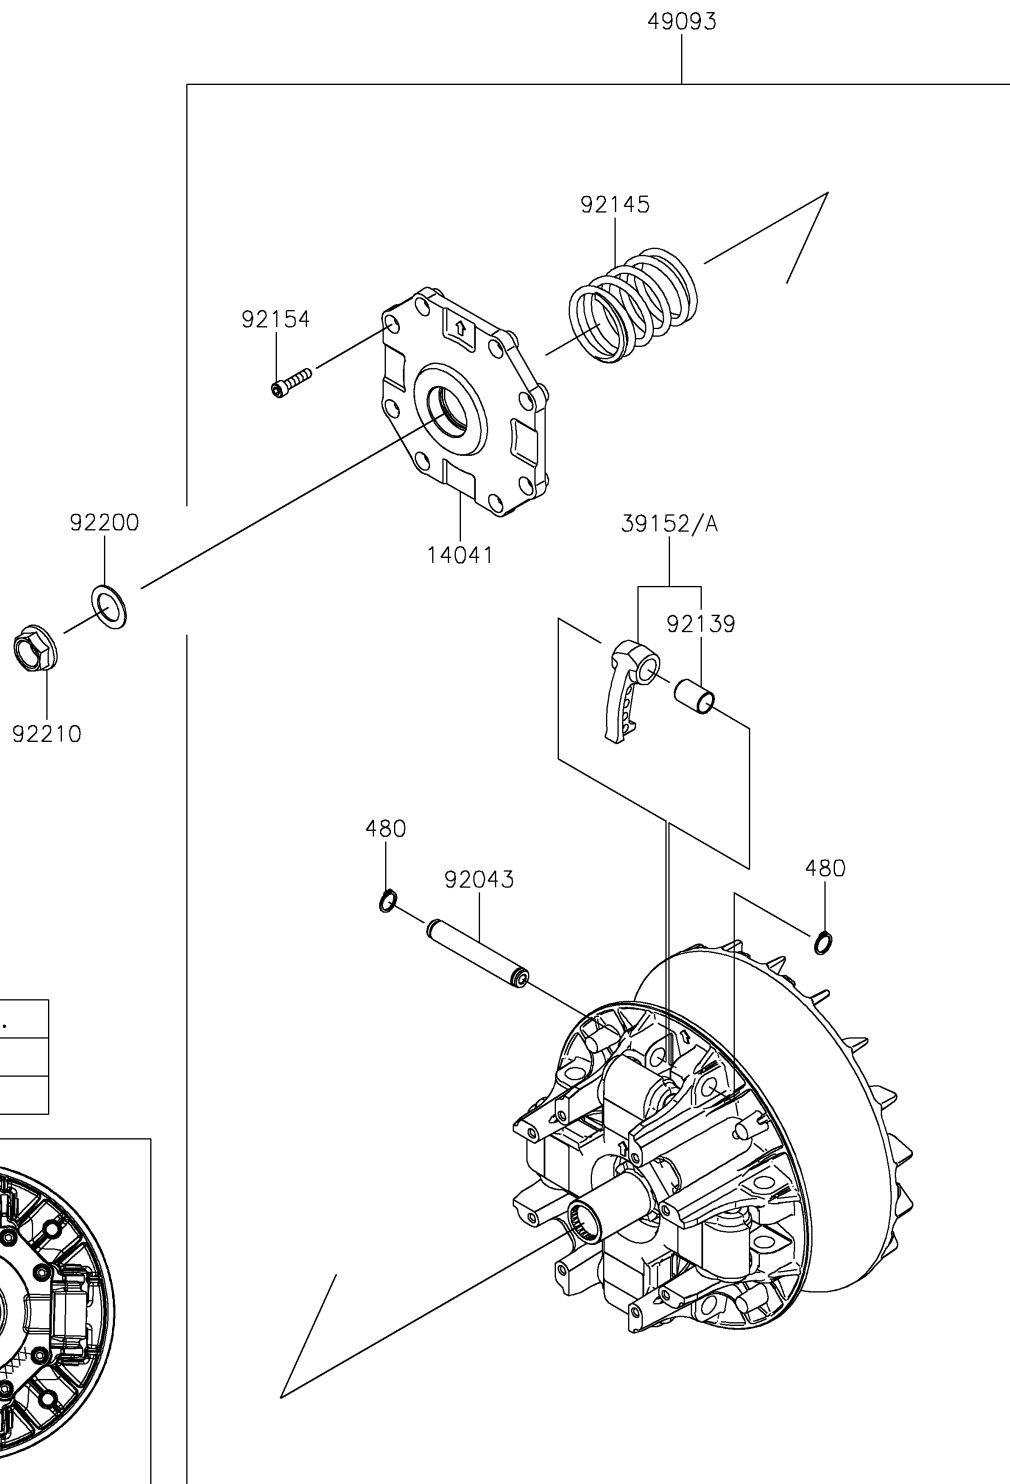

2021 TERYX KRX® 1000 TRAIL EDITION

PARTS DIAGRAM

Drive Converter

E1391

Mark	Ref No.
75 or 77	39152
Other	39152A

2021 TERYX KRX[®] 1000 TRAIL EDITION

Kawasaki
Let the Good Times Roll[®]

PARTS LIST

Drive Converter

ITEM NAME	PART NUMBER	QUANTITY
-----------	-------------	----------
