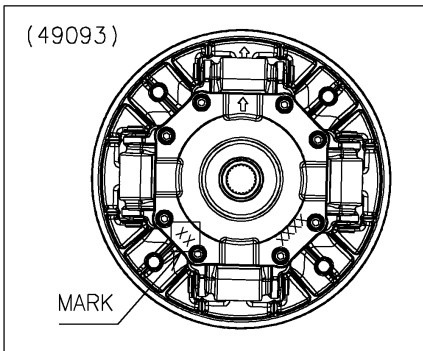

2021 TERYX KRX® 1000 TRAIL EDITION

PARTS DIAGRAM

Drive Converter

E1391

Mark	Ref No.
75 or 77	39152
Other	39152A

2021 TERYX KRX[®] 1000 TRAIL EDITION

Kawasaki
Let the Good Times Roll[®]

PARTS LIST

Drive Converter

ITEM NAME	PART NUMBER	QUANTITY
-----------	-------------	----------
