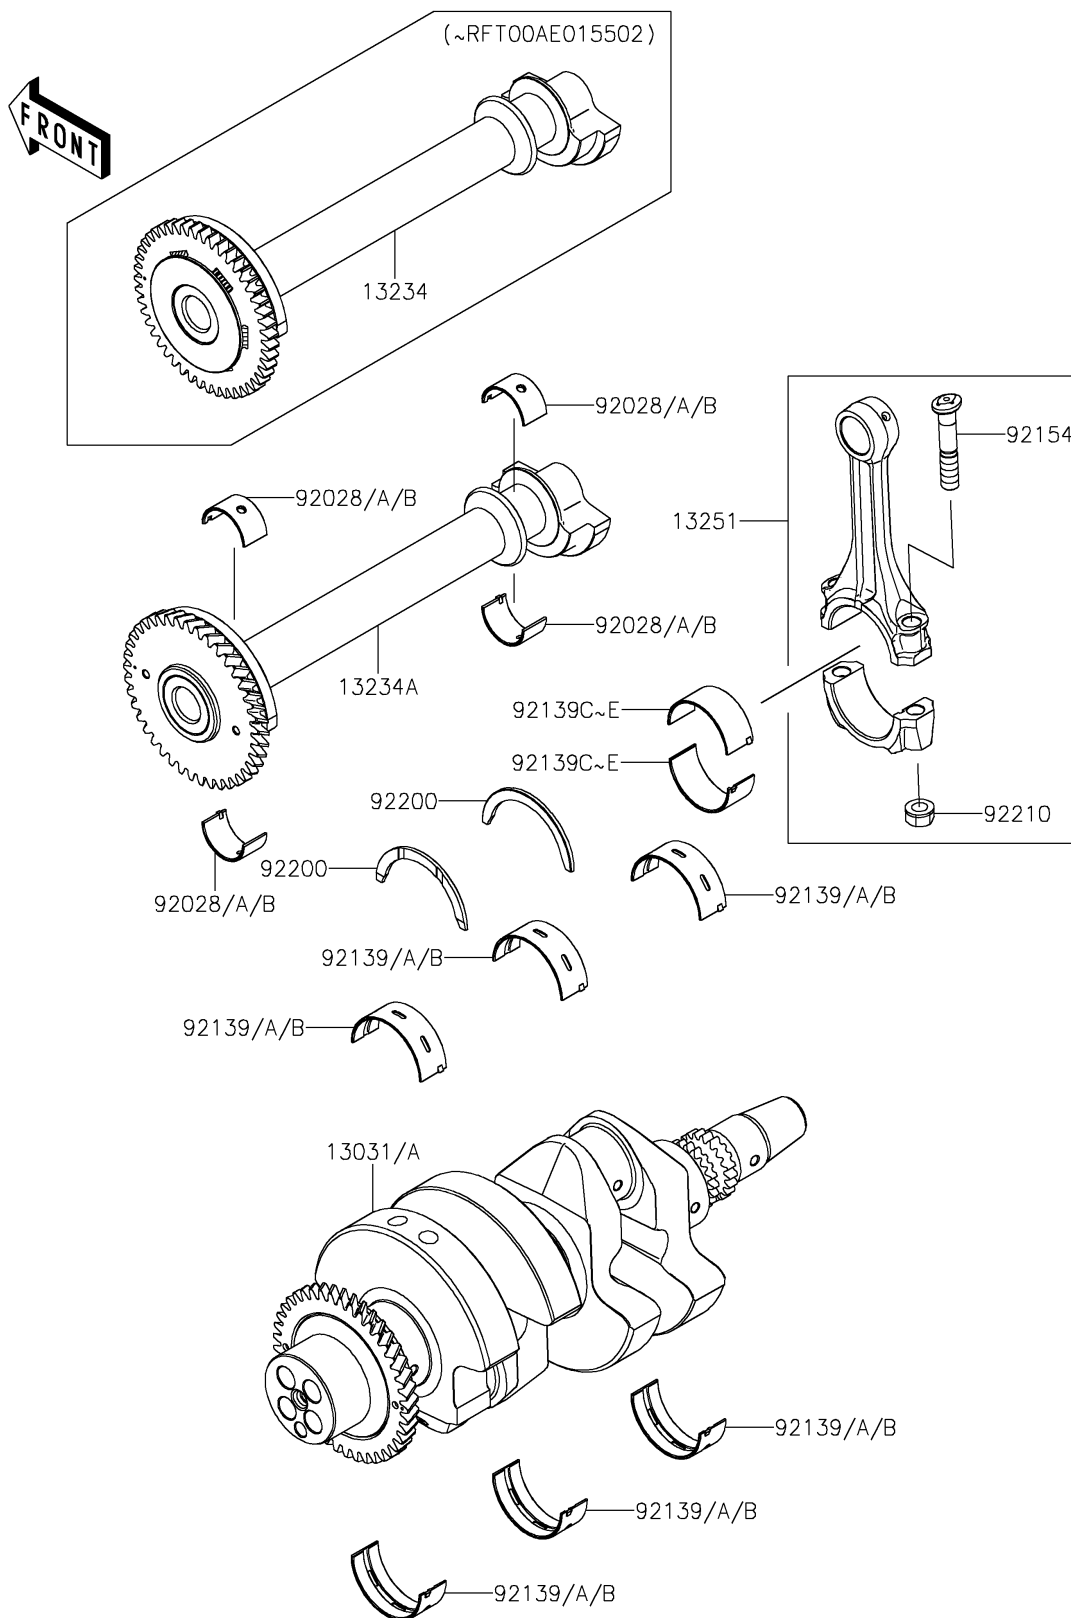

2021 TERYX KRX® 1000 TRAIL EDITION

PARTS DIAGRAM

Crankshaft

E1321

2021 TERYX KRX[®] 1000 TRAIL EDITION

Kawasaki
Let the Good Times Roll[®]

PARTS LIST

Crankshaft

ITEM NAME	PART NUMBER	QUANTITY
-----------	-------------	----------
