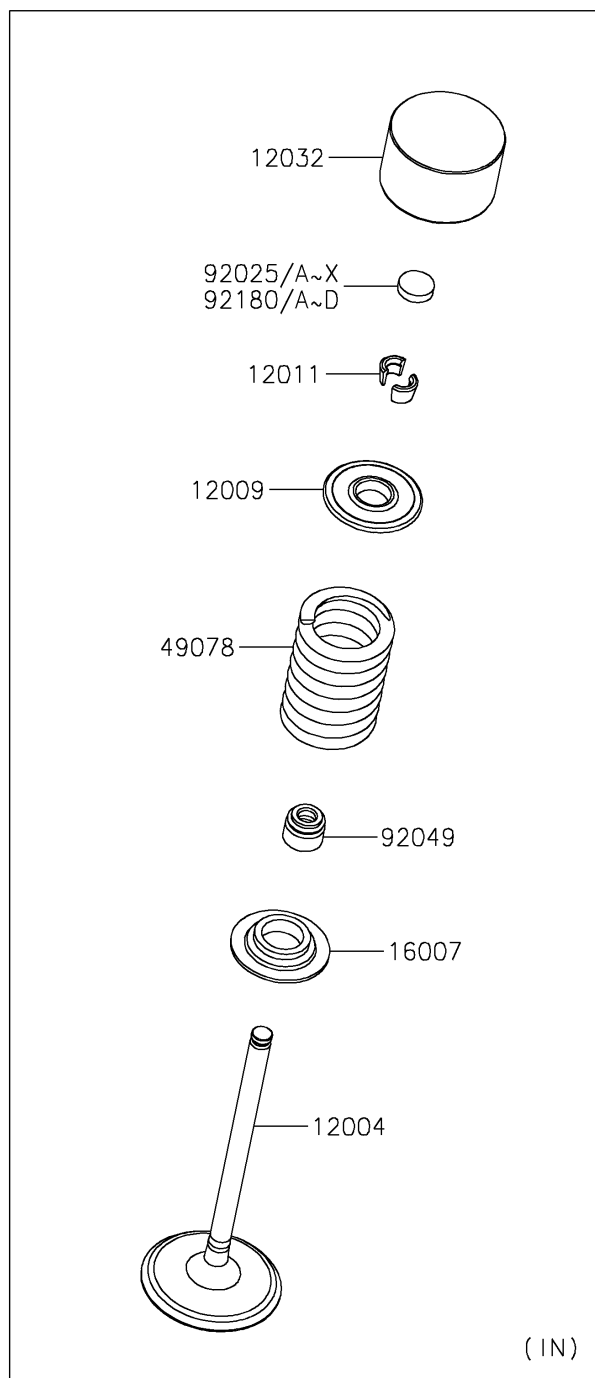

2021 TERYX KRX[®] 1000 TRAIL EDITION

PARTS DIAGRAM

Valve(s)

E1210

2021 TERYX KRX® 1000 TRAIL EDITION

Kawasaki
Let the Good Times Roll®

PARTS LIST

Valve(s)

ITEM NAME

PART NUMBER

QUANTITY
