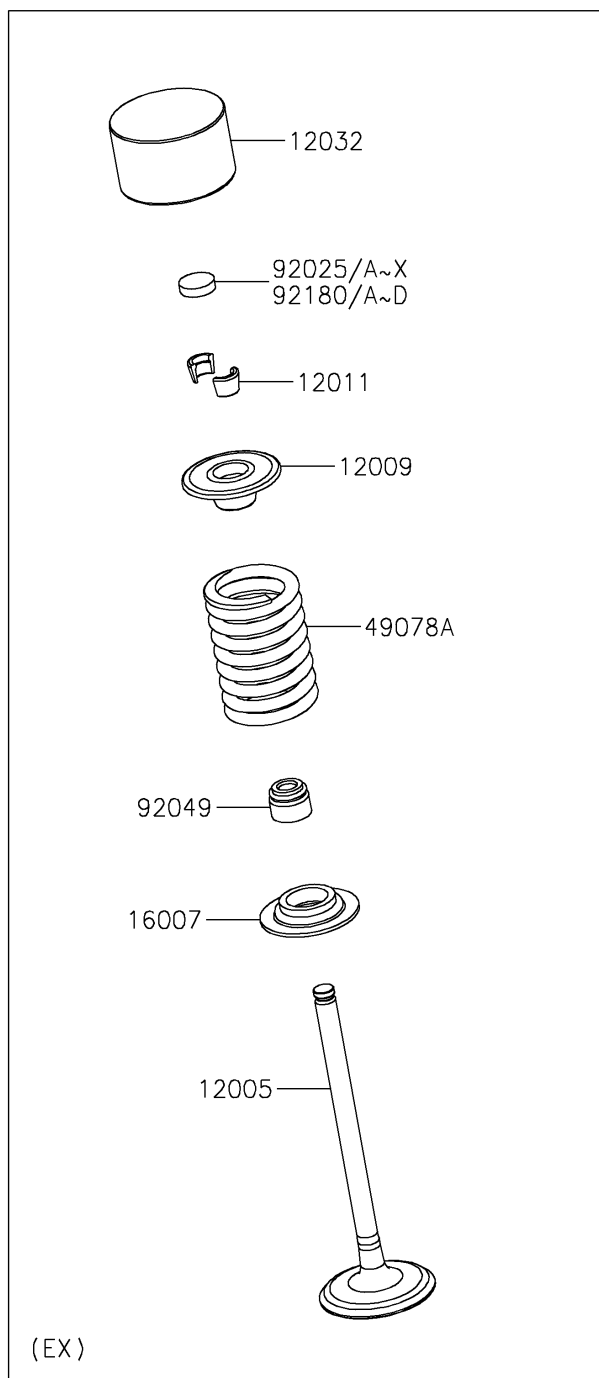

2021 TERYX KRX[®] 1000 TRAIL EDITION

PARTS DIAGRAM

Valve(s)

E1210

2021 TERYX KRX® 1000 TRAIL EDITION

Kawasaki
Let the Good Times Roll®

PARTS LIST

Valve(s)

ITEM NAME

PART NUMBER

QUANTITY
