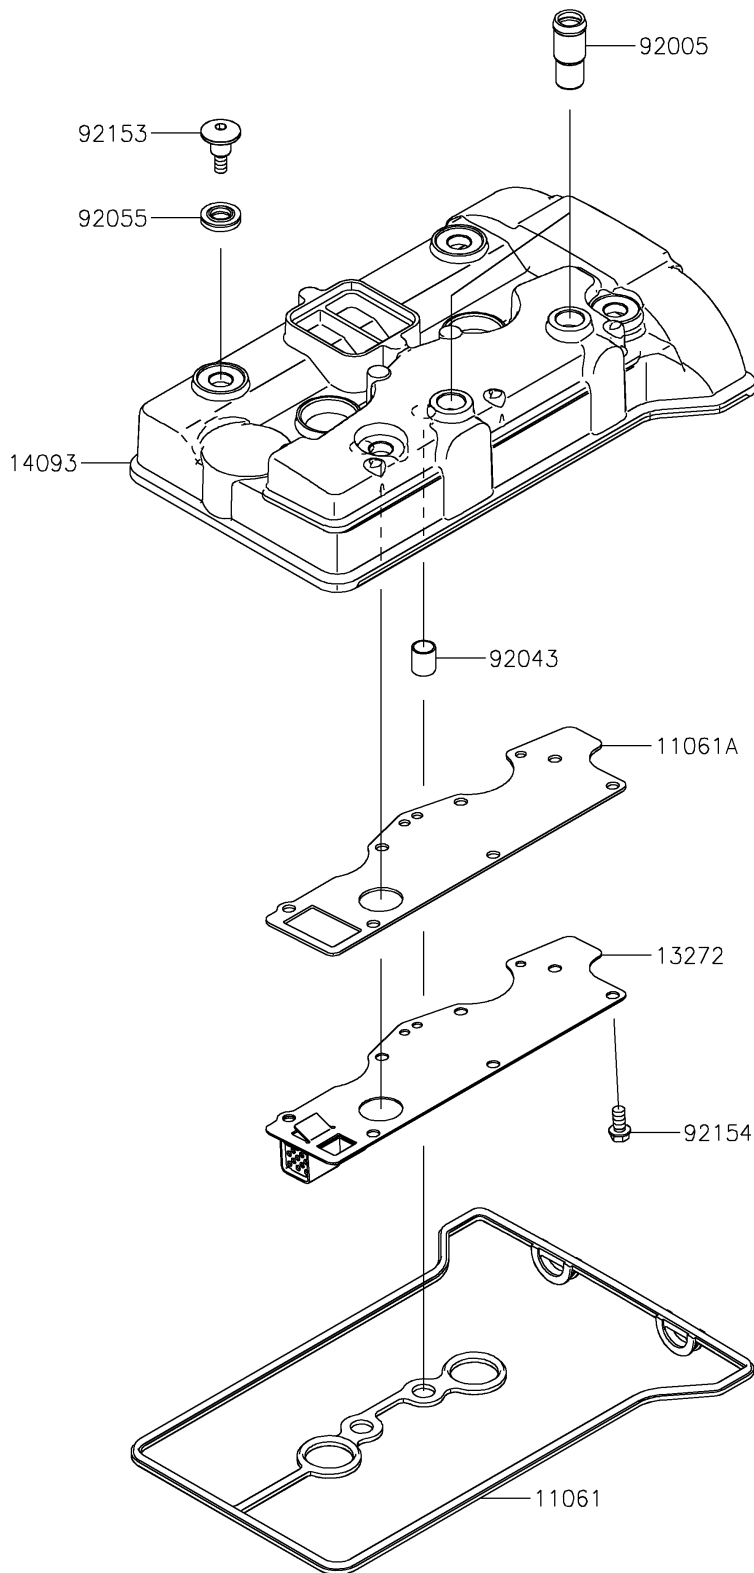

2021 TERYX KRX® 1000 TRAIL EDITION

PARTS DIAGRAM Cylinder Head Cover

E1112

2021 TERYX KRX® 1000 TRAIL EDITION

PARTS LIST

Cylinder Head Cover

ITEM NAME	PART NUMBER	QUANTITY
-----------	-------------	----------
